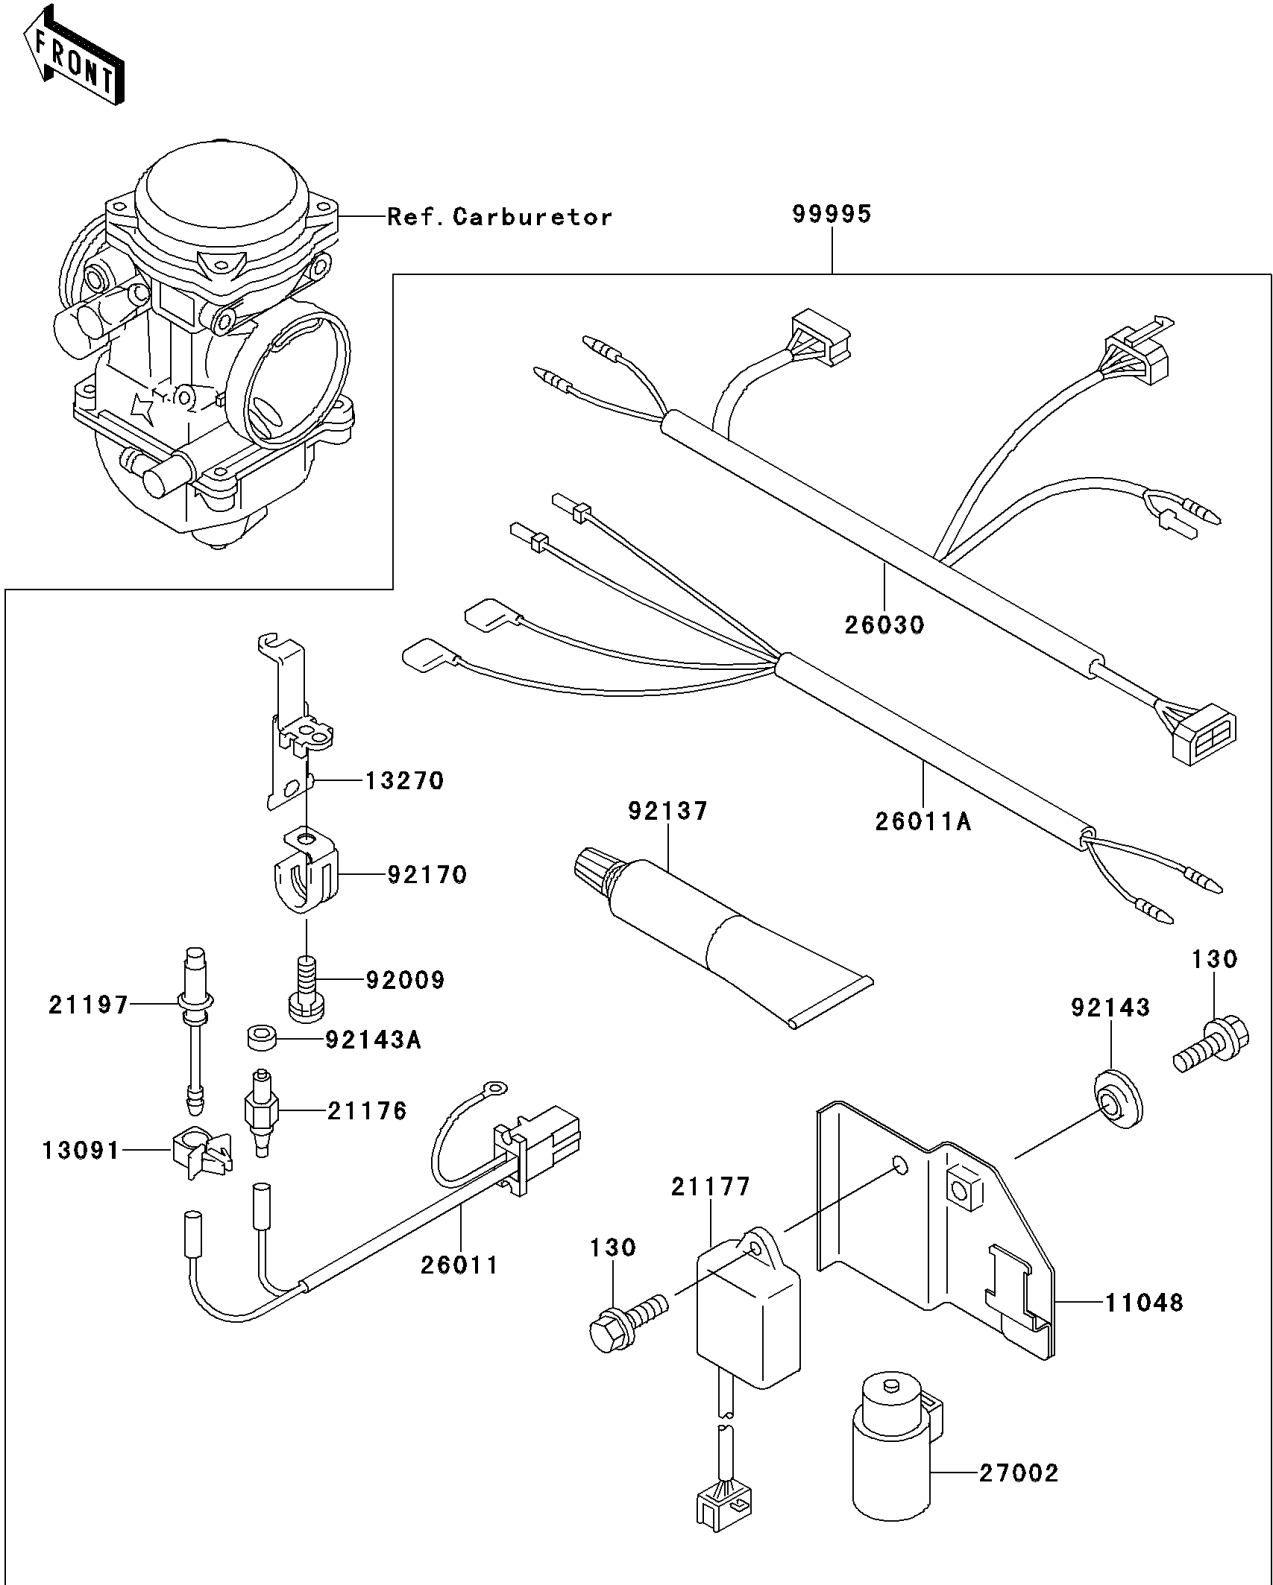

1994 Bayou 300 4X4 PARTS DIAGRAM

Optional Parts(Carbretor)

F2890D

1994 Bayou 300 4X4 PARTS LIST

Optional Parts(Carbretor)

ITEM NAME	PART NUMBER	QUANTITY
BOLT-FLANGED,6X14,BLACK (Ref # 130)	130J0614	1
BRACKET,ELECTRIC (Ref # 11048)	11048-1966	1
HOLDER,HEATER (Ref # 13091)	13091-1866	1
PLATE,HEATER STAY (Ref # 13270)	13270-1145	1
SENSOR (Ref # 21176)	21176-1069	1
CONTROLLER (Ref # 21177)	21177-1057	1
HEATER (Ref # 21197)	21197-1003	1
WIRE-LEAD (Ref # 26011)	26011-1606	1
WIRE-LEAD (Ref # 26011A)	26011-1614	1
HARNESS,RR (Ref # 26030)	26030-1421	1
RELAY-ASSY (Ref # 27002)	27002-1095	1
SCREW (Ref # 92009)	92009-1706	1
SILICONE COMPOUND (Ref # 92137)	92137-1001	1
COLLAR,L=5 (Ref # 92143)	92143-1087	1
COLLAR (Ref # 92143A)	92143-1747	1
CLAMP,HARNESS (Ref # 92170)	92170-1396	1
SET,KLF300-C7 (Ref # 99995)	99995-1378	1