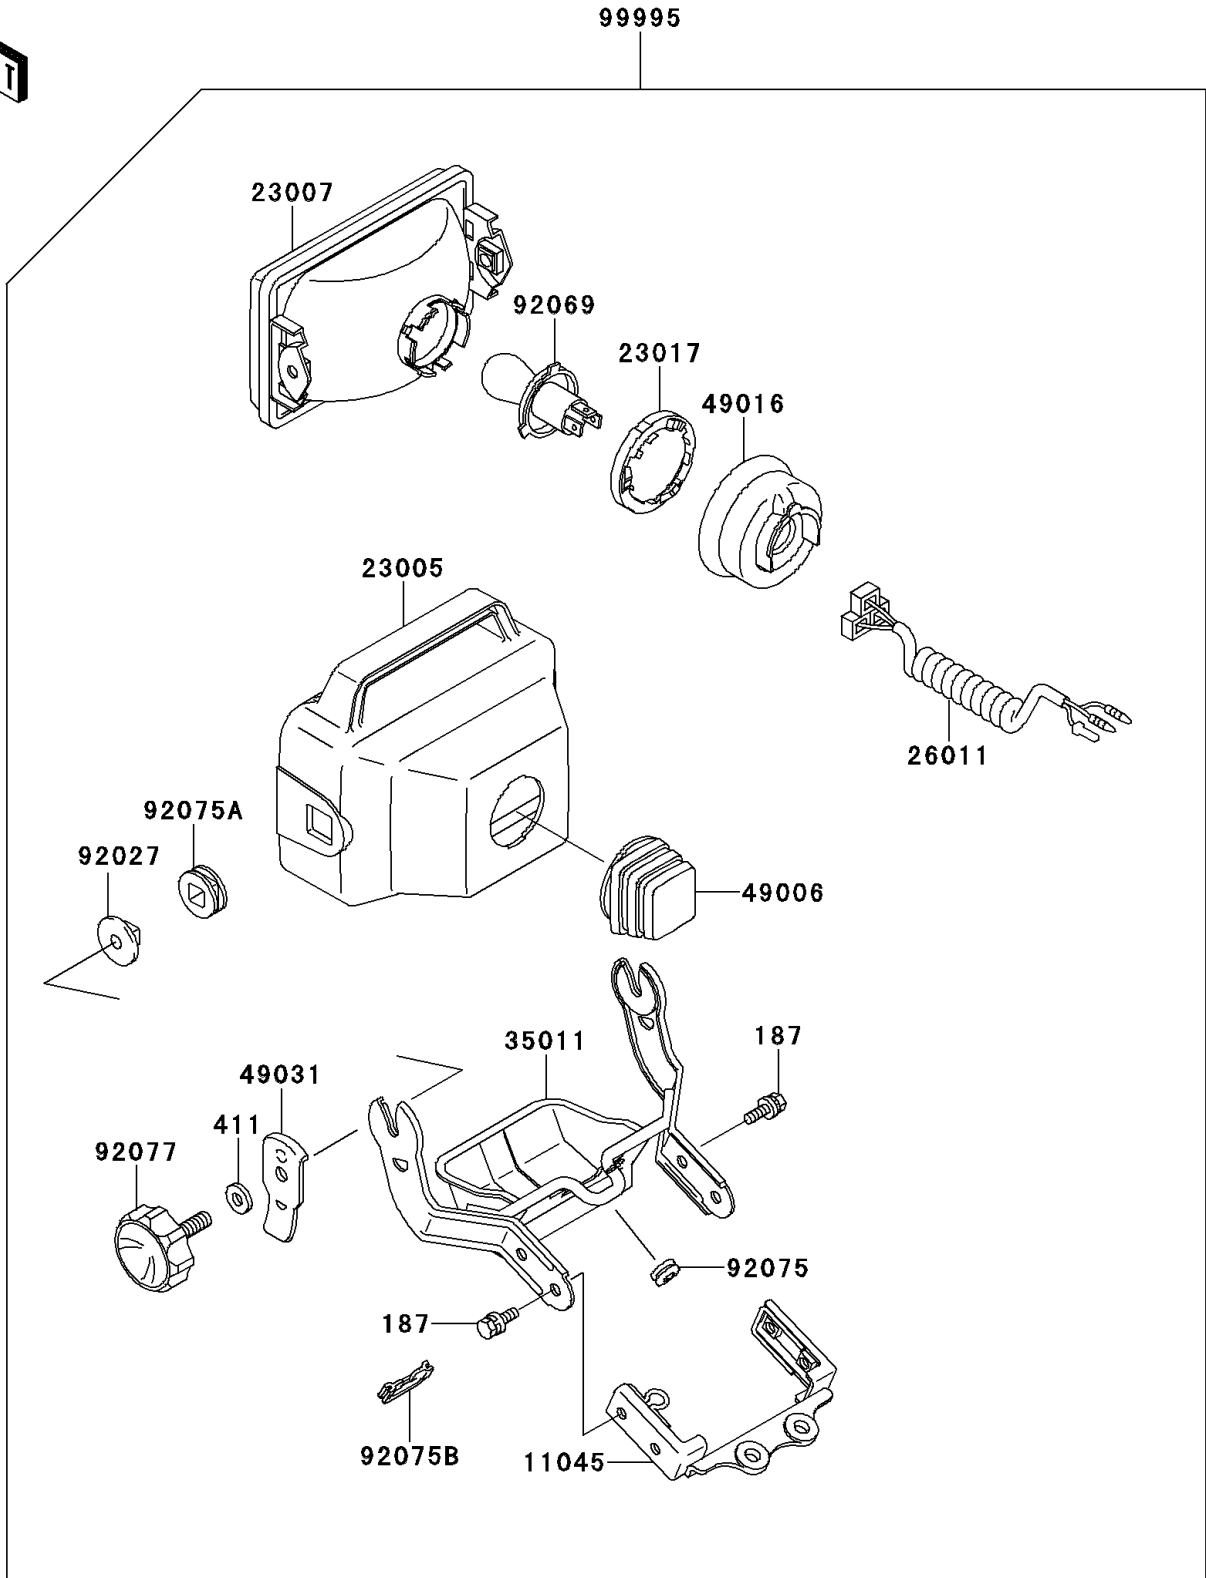

## 1994 Bayou 300 4X4 PARTS DIAGRAM

Optional Parts(Headlight)

F2890C

## 1994 Bayou 300 4X4 PARTS LIST

Optional Parts(Headlight)

ITEM NAME	PART NUMBER	QUANTITY
BOLT-UPSET-WSP (Ref # 187)	187C0614	1
WASHER-PLAIN,8MM,BLACK (Ref # 411)	411F0800	1
BRACKET,HEAD LAMP (Ref # 11045)	11045-1924	1
BODY-COMP-HEAD LAMP,BLACK (Ref # 23005)	23005-1064-6Z	1
LENS-COMP,HEAD LAMP (Ref # 23007)	23007-1138	1
SOCKET,BULB (Ref # 23017)	23017-1051	1
WIRE-LEAD,HEAD LAMP (Ref # 26011)	26011-1405	1
STAY,HEAD LAMP (Ref # 35011)	35011-1413	1
BOOT,HEAD LAMP BODY (Ref # 49006)	49006-1172	1
COVER-SEAL,BULB SOCKET (Ref # 49016)	49016-1111	1
LATCH,HEAD LAMP (Ref # 49031)	49031-1052	1
COLLAR,L=11.9 (Ref # 92027)	92027-1938	1
BULB,12V 65/60W (Ref # 92069)	92069-1069	1
DAMPER,HEAD LAMP HOLDER (Ref # 92075)	92075-1482	1
DAMPER,HEAD LAMP FITTING (Ref # 92075A)	92075-1768	1
DAMPER (Ref # 92075B)	92075-1881	1
KNOB,HEAD LAMP (Ref # 92077)	92077-1060	1
KIT.,HEAD LAMP (Ref # 99995)	99995-1018	1