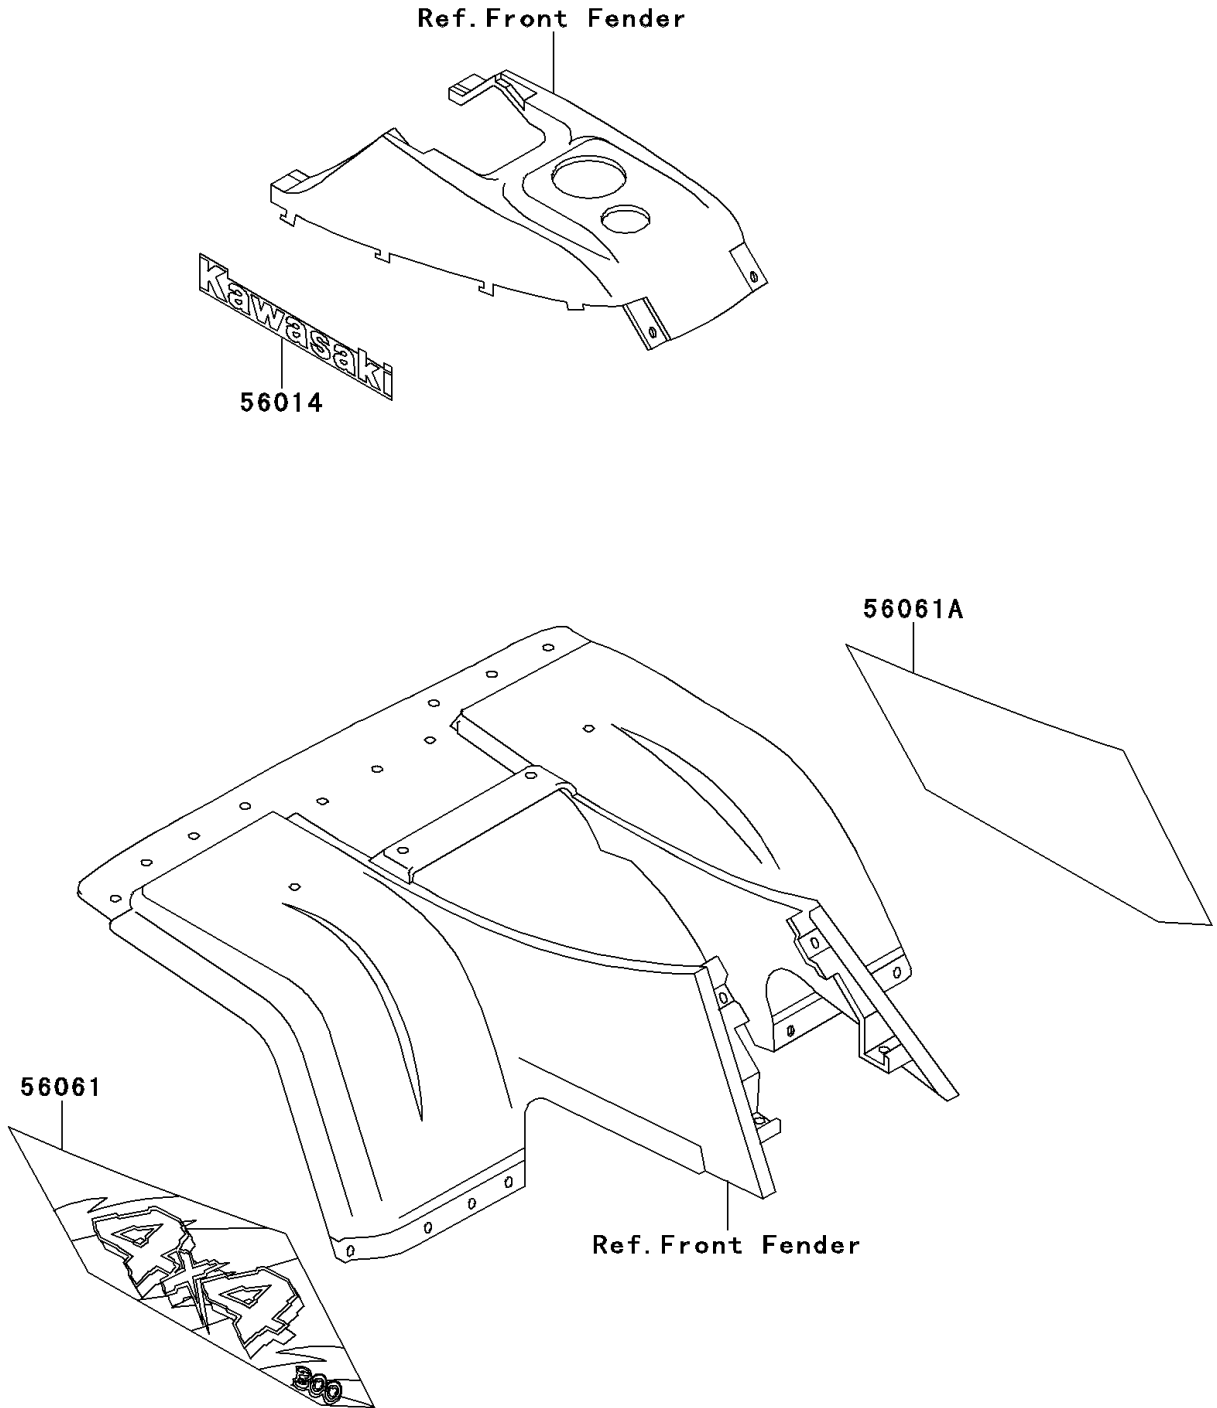

1996 Bayou 300 4X4 PARTS DIAGRAM

Decals(Green)(KLF300-C8)

F2861E

1996 Bayou 300 4X4 PARTS LIST

Decals(Green)(KLF300-C8)

ITEM NAME	PART NUMBER	QUANTITY
EMBLEM,KAWASAKI (Ref # 56014)	56014-1307	2
PATTERN,FR FENDER,LH (Ref # 56061)	56061-1447	1
PATTERN,FR FENDER,RH (Ref # 56061A)	56061-1448	1