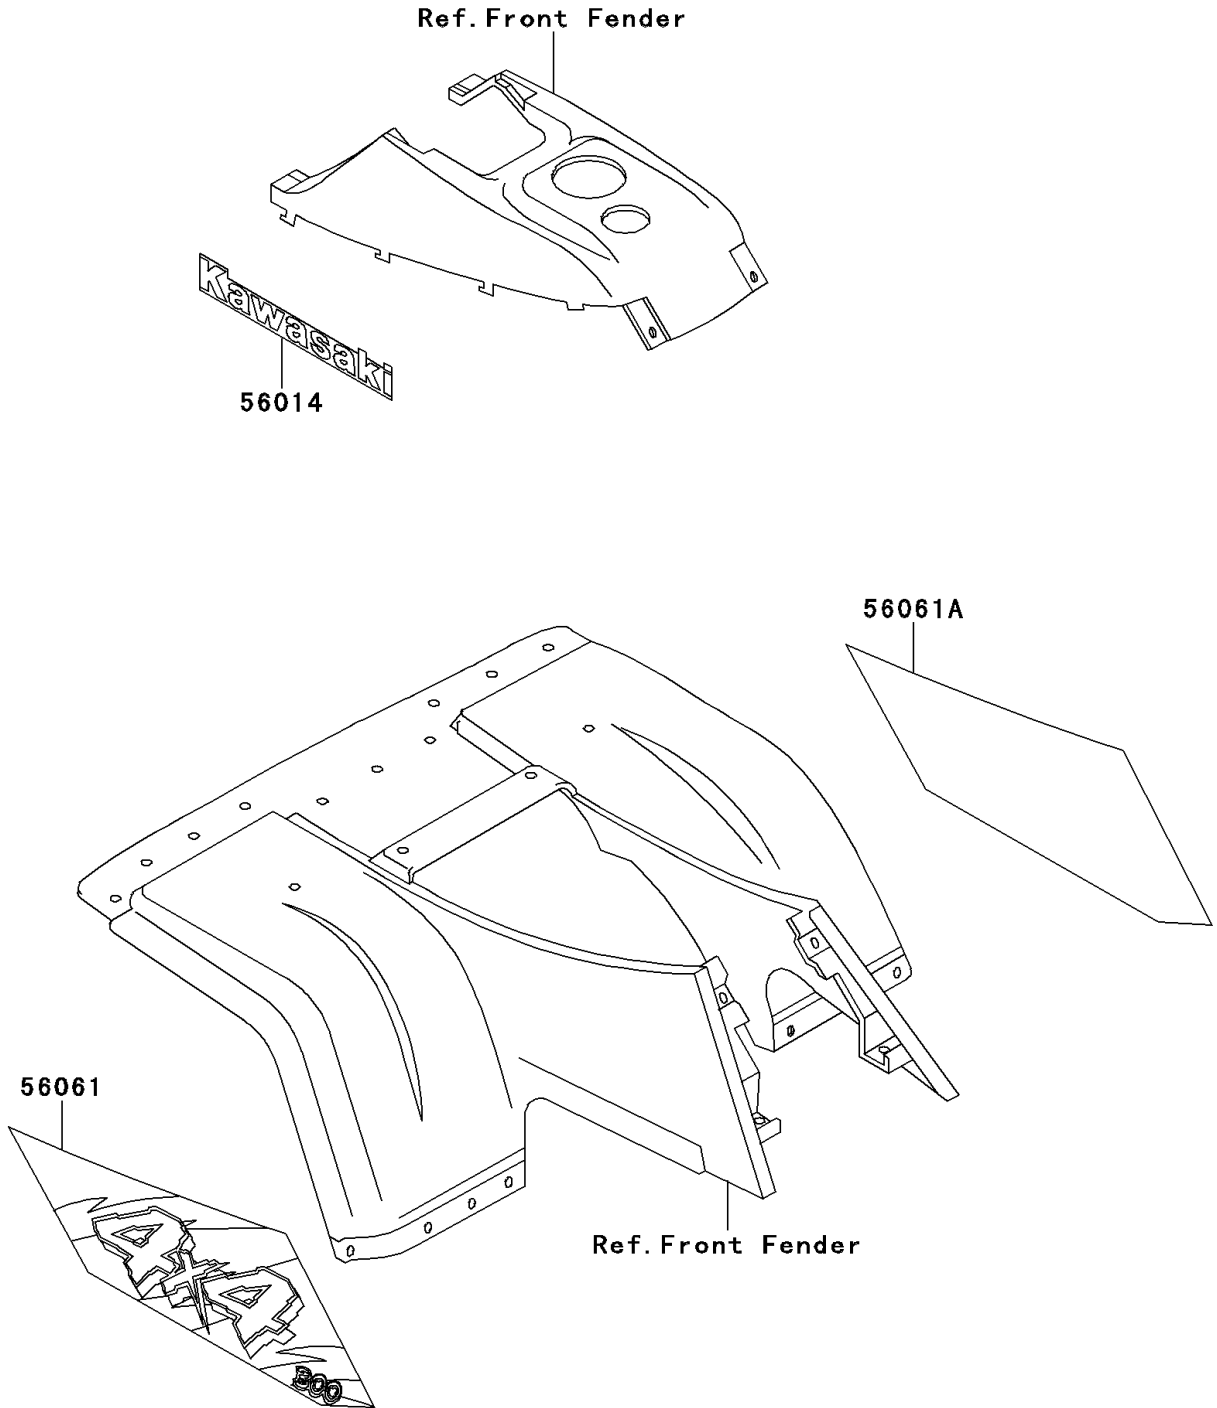

# 1996 Bayou 300 4X4 PARTS DIAGRAM

Decals(Green)(KLF300-C8)

F2861E

# 1996 Bayou 300 4X4 PARTS LIST

Decals(Green)(KLF300-C8)

ITEM NAME	PART NUMBER	QUANTITY
-----------	-------------	----------