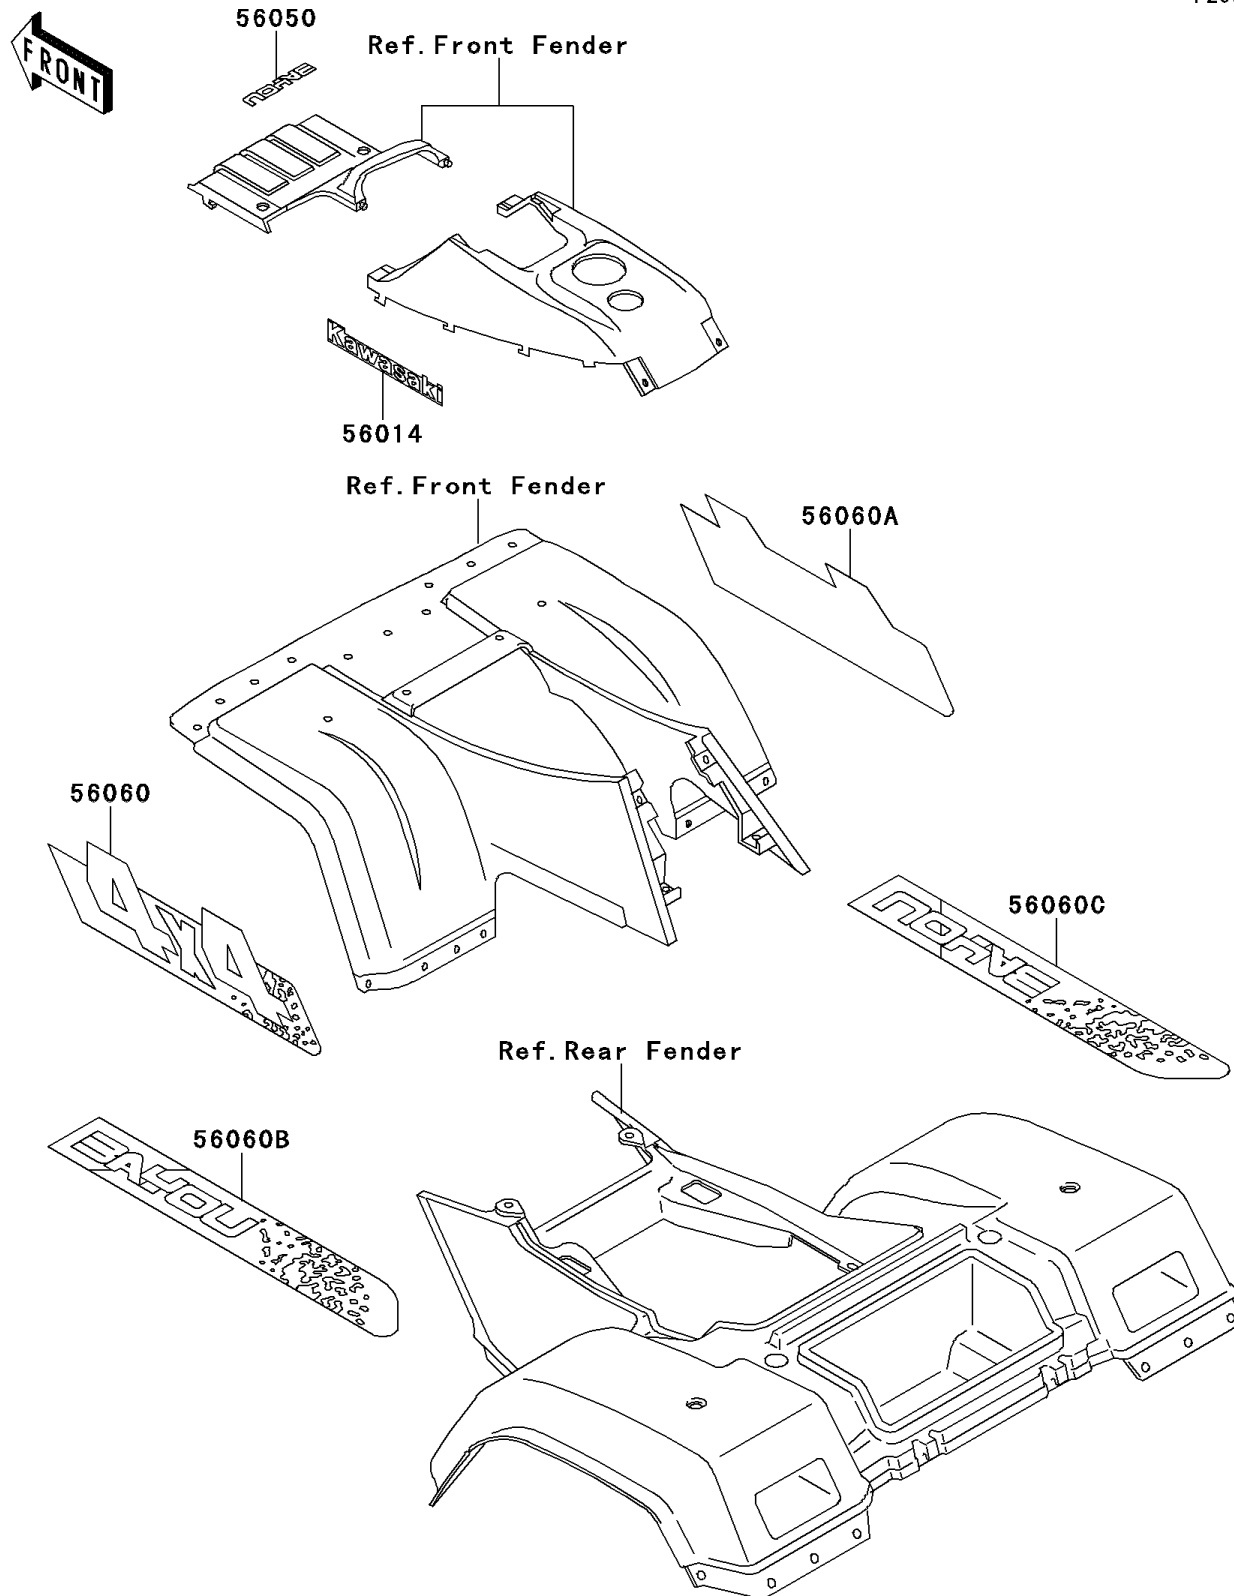

1994 Bayou 300 4X4 PARTS DIAGRAM

Decals(Blue)(KLF300-C6)

F2861B

1994 Bayou 300 4X4 PARTS LIST

Decals(Blue)(KLF300-C6)

ITEM NAME	PART NUMBER	QUANTITY
EMBLEM,KAWASAKI (Ref # 56014)	56014-1223	1
MARK,BAYOU (Ref # 56050)	56050-1850	1
PATTERN,FR FENDER,LH (Ref # 56060)	56060-1685	1
PATTERN,FR FENDER,RH (Ref # 56060A)	56060-1686	1
PATTERN,RR FENDER,LH (Ref # 56060B)	56060-1687	1
PATTERN,RR FENDER,RH (Ref # 56060C)	56060-1688	1