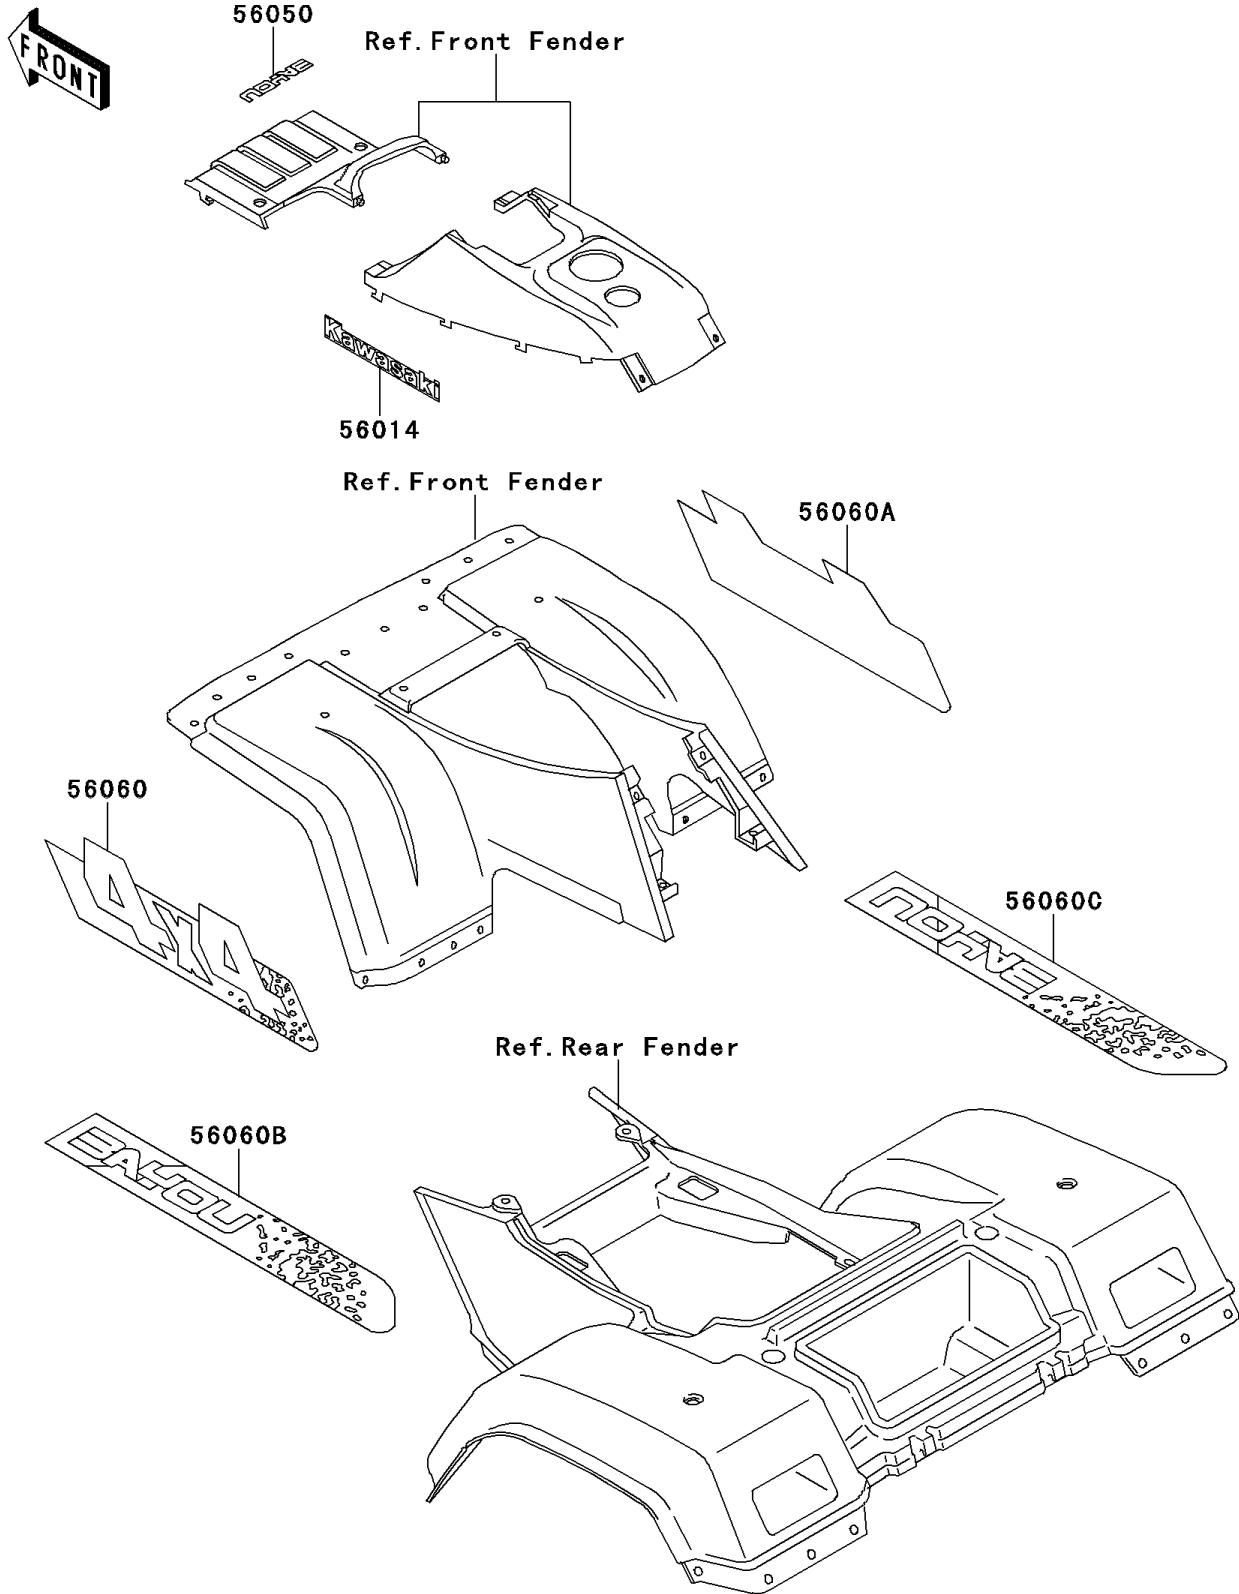

1994 Bayou 300 4X4 PARTS DIAGRAM

Decals(Red)(KLF300-C5/C6)

F2861A

1994 Bayou 300 4X4 PARTS LIST

Decals(Red)(KLF300-C5/C6)

ITEM NAME	PART NUMBER	QUANTITY
EMBLEM,KAWASAKI (Ref # 56014)	56014-1223	1
MARK,BAYOU (Ref # 56050)	56050-1850	1
PATTERN,FR FENDER,LH,FOR RED (Ref # 56060)	56060-1275	1
PATTERN,FR FENDER,RH,FOR RED (Ref # 56060A)	56060-1276	1
PATTERN,RR FENDER,LH,FOR RED (Ref # 56060B)	56060-1277	1
PATTERN,RR FENDER,RH,FOR RED (Ref # 56060C)	56060-1278	1