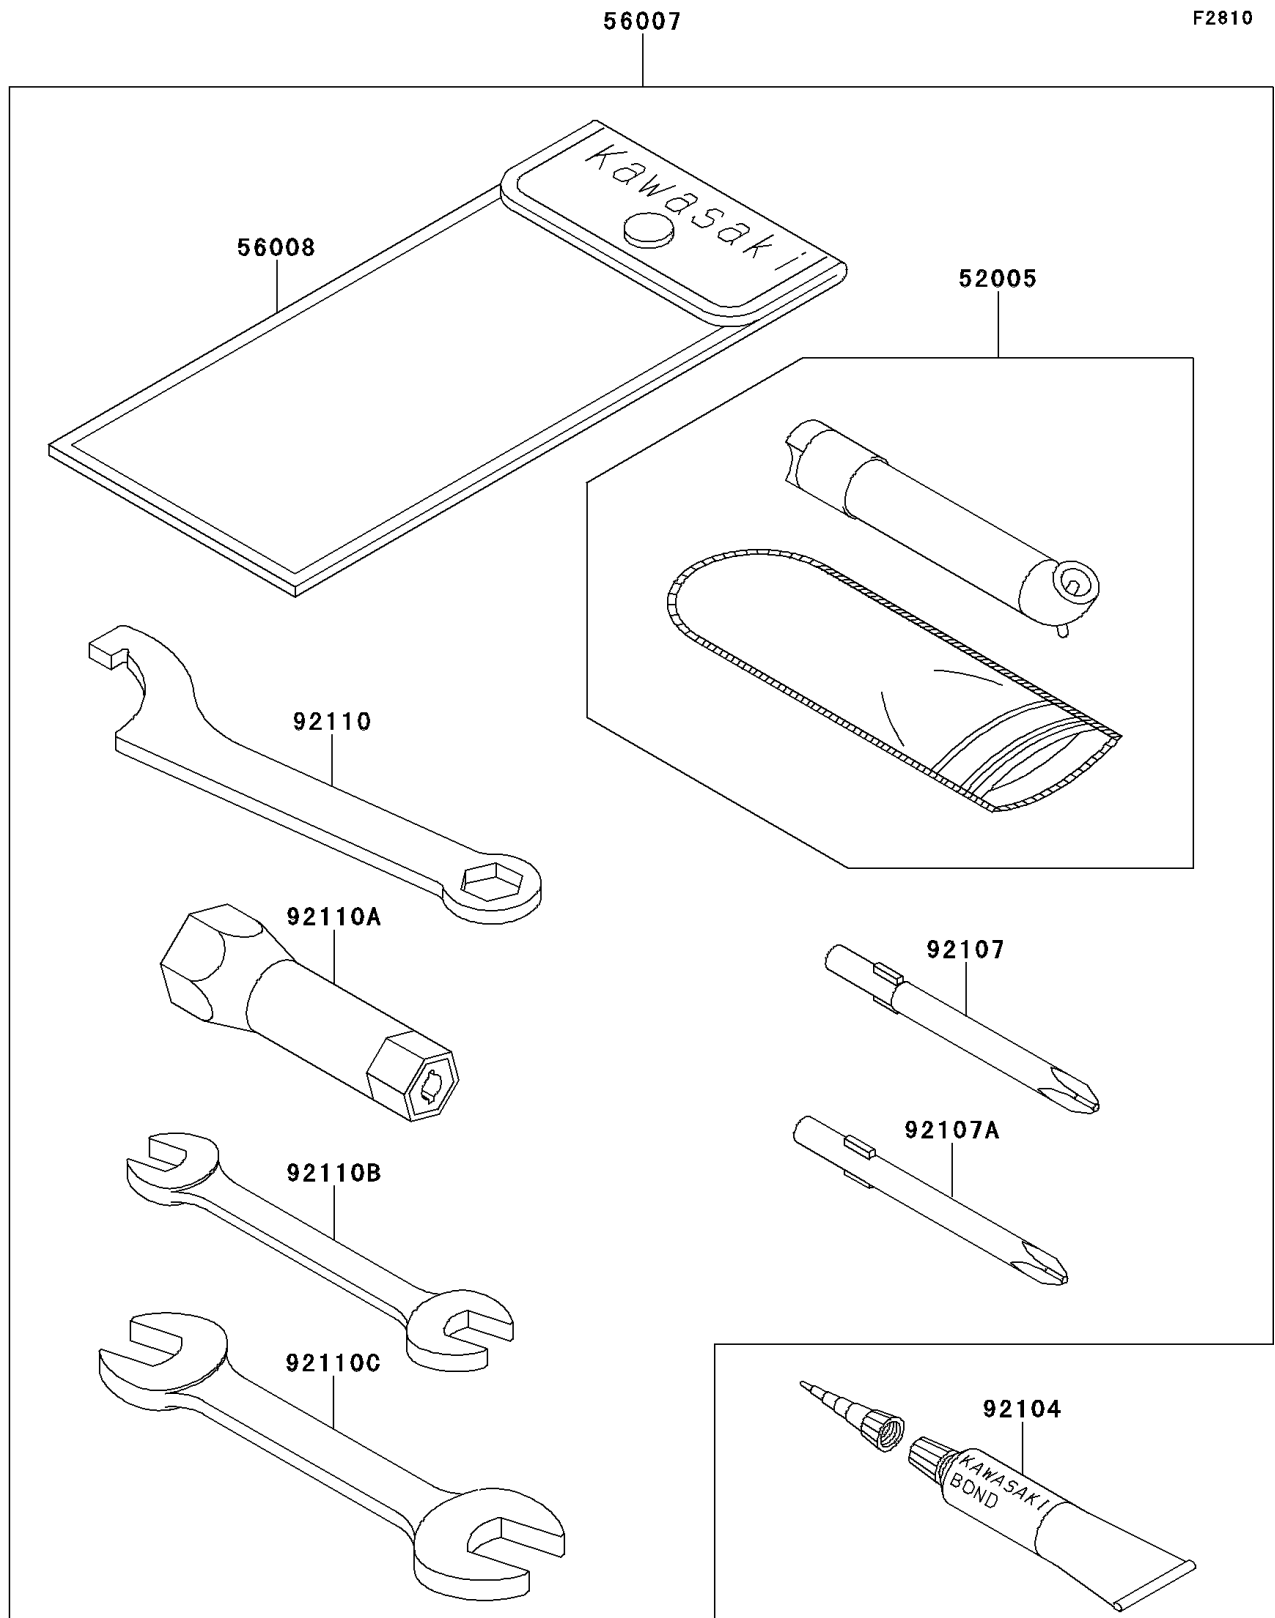

1994 Bayou 300 4X4

PARTS DIAGRAM

Owner's Tools

1994 Bayou 300 4X4

PARTS LIST

Owner's Tools

ITEM NAME	PART NUMBER	QUANTITY
GAUGE,AIR (Ref # 52005)	52005-1082	1
TOOLKIT (Ref # 56007)	56007-1331	1
BAG,TOOL (Ref # 56008)	56008-1007	1
GASKET-LIQUID,TUBE,100G,SILVER (Ref # 92104)	92104-002	1
TOOL-DRIVER,#3PHILLIPS (Ref # 92107)	92107-005	1
TOOL-DRIVER,#2PHILLIPS (Ref # 92107A)	92107-1053	1
TOOL-WRENCH,HOOK&BOXEND,14MM (Ref # 92110)	92110-1040	1
TOOL-WRENCH,BOX,18MM (Ref # 92110A)	92110-1109	1
TOOL-WRENCH,OPEN END,10X12 (Ref # 92110B)	92110-1152	1
TOOL-WRENCH,OPEN END,14X17 (Ref # 92110C)	92110-1153	1