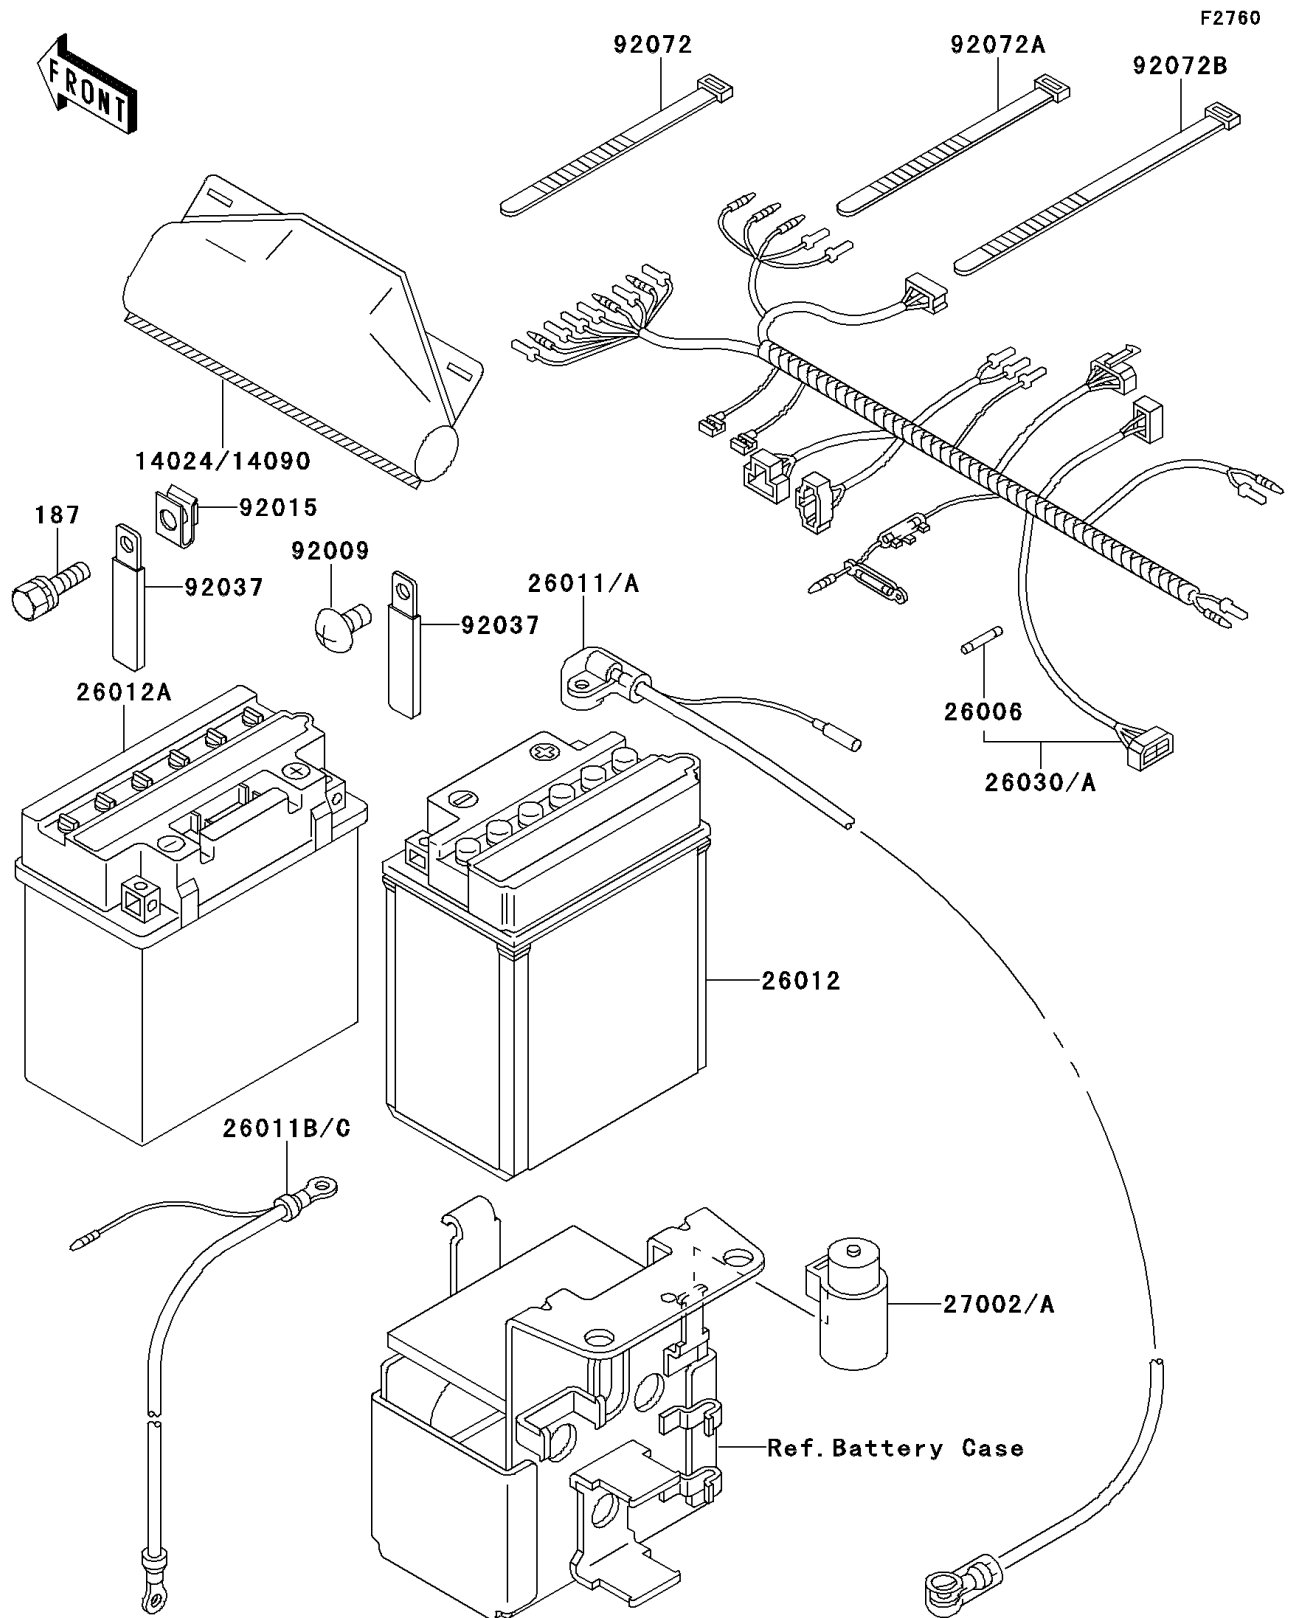

1994 Bayou 300 4X4 PARTS DIAGRAM

Chassis Electrical Equipment

1994 Bayou 300 4X4 PARTS LIST

Chassis Electrical Equipment

ITEM NAME	PART NUMBER	QUANTITY
BOLT-UPSET-WSP (Ref # 187)	187C0614	1
COVER,COUPLER (Ref # 14024)	14024-1624	1
FUSE,30A,L=30 (Ref # 26006)	26006-1059	1
HARNESS,MAIN (Ref # 26030)	26030-1060	1
RELAY-ASSY (Ref # 27002)	27002-1051	1
SCREW,TAPPING,4X8 (Ref # 92009)	92009-1155	1
NUT,6MM (Ref # 92015)	92015-1671	1
CLAMP,WIRING HARNESS (Ref # 92037)	92037-1069	1
BAND,L=123 (Ref # 92072)	92072-030	1
BAND,L=149 (Ref # 92072A)	92072-031	1
BAND,L=188 (Ref # 92072B)	92072-1239	1
WIRE-LEAD,BATTERY(+) (Ref # 26011)	26011-1544	1
WIRE-LEAD,BATTERY(+) (Ref # 26011A)	26011-1545	1
WIRE-LEAD,BATTERY(-) (Ref # 26011B)	26011-1559	1
WIRE-LEAD,BATTERY(-) (Ref # 26011C)	26011-1560	1
BATTERY,12V 14AH,YB14A-A2 (Ref # 26012)	26012-1146	1
BATTERY,YB16CL-B,12V 19AH (Ref # 26012A)	26012-1273	1