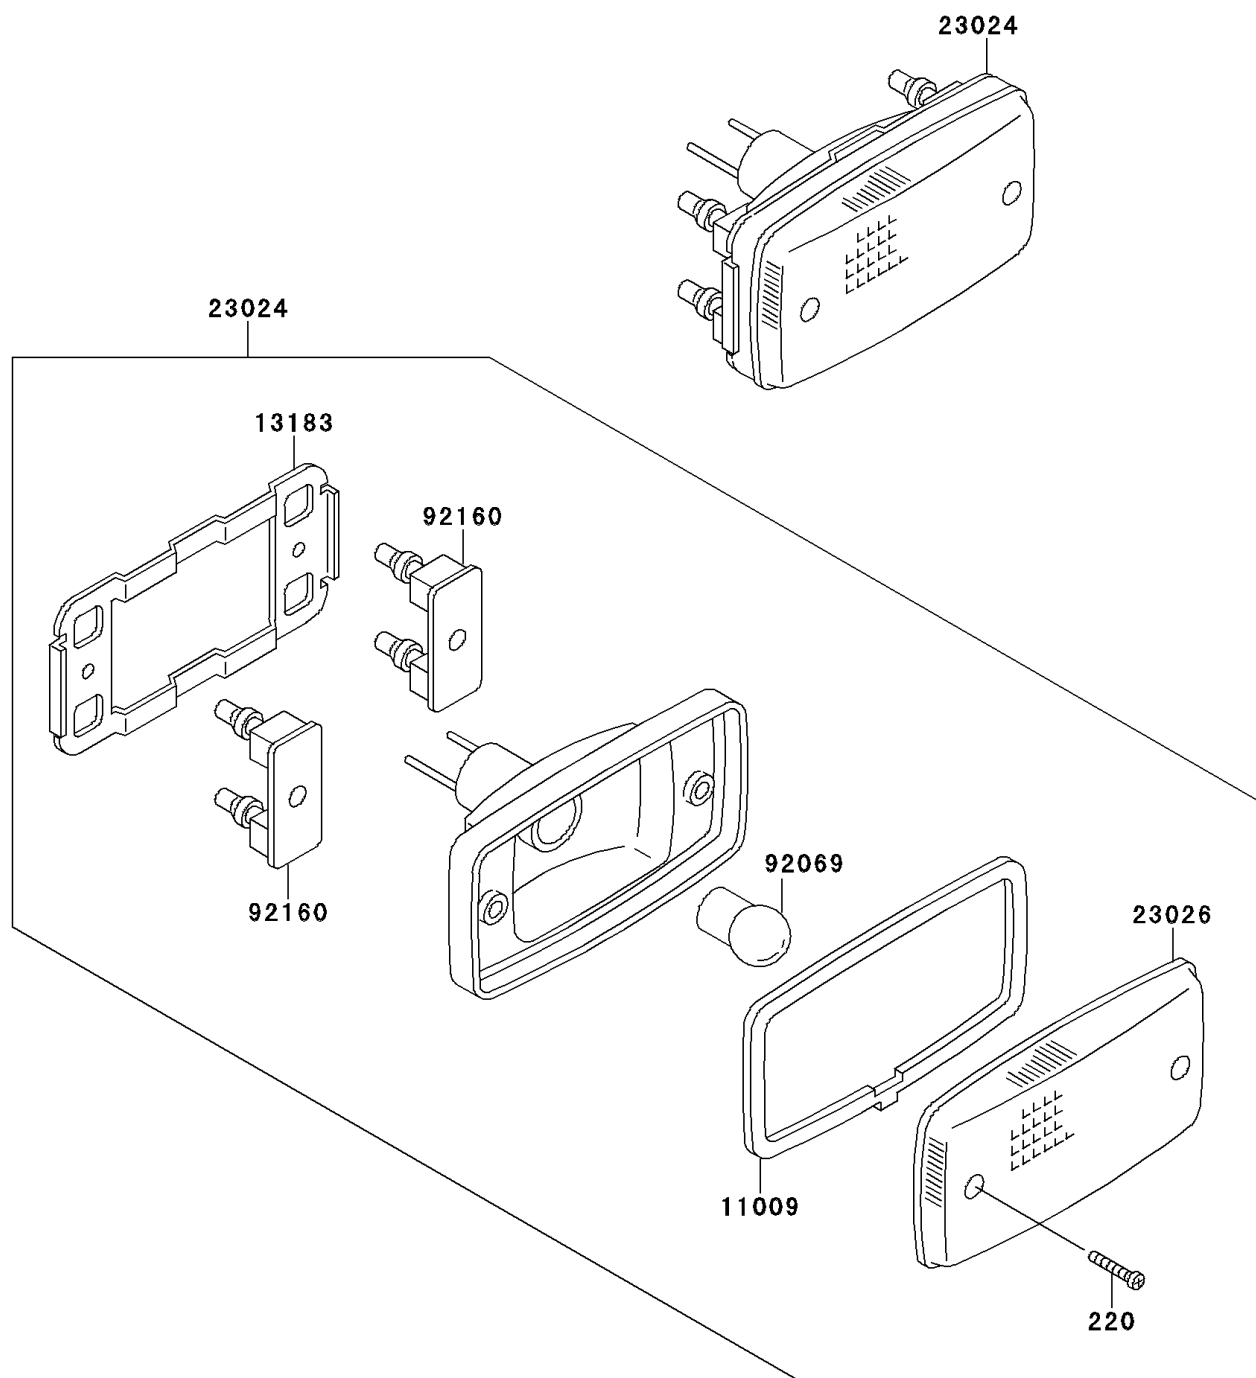

1994 Bayou 300 4X4 PARTS DIAGRAM

Taillight(s)

F2720

1994 Bayou 300 4X4 PARTS LIST

Taillight(s)

ITEM NAME	PART NUMBER	QUANTITY
SCREW-PAN-CROS (Ref # 220)	220B0420	1
GASKET,TAIL LAMP (Ref # 11009)	11009-4004	1
PLATE,TAIL LAMP (Ref # 13183)	13183-1261	1
LAMP-ASSY-TAIL (Ref # 23024)	23024-1118	1
LENS,TAIL LAMP (Ref # 23026)	23026-4003	1
BULB,12V 8W (Ref # 92069)	92069-1012	1
DAMPER,TAIL LAMP (Ref # 92160)	92160-1053	1