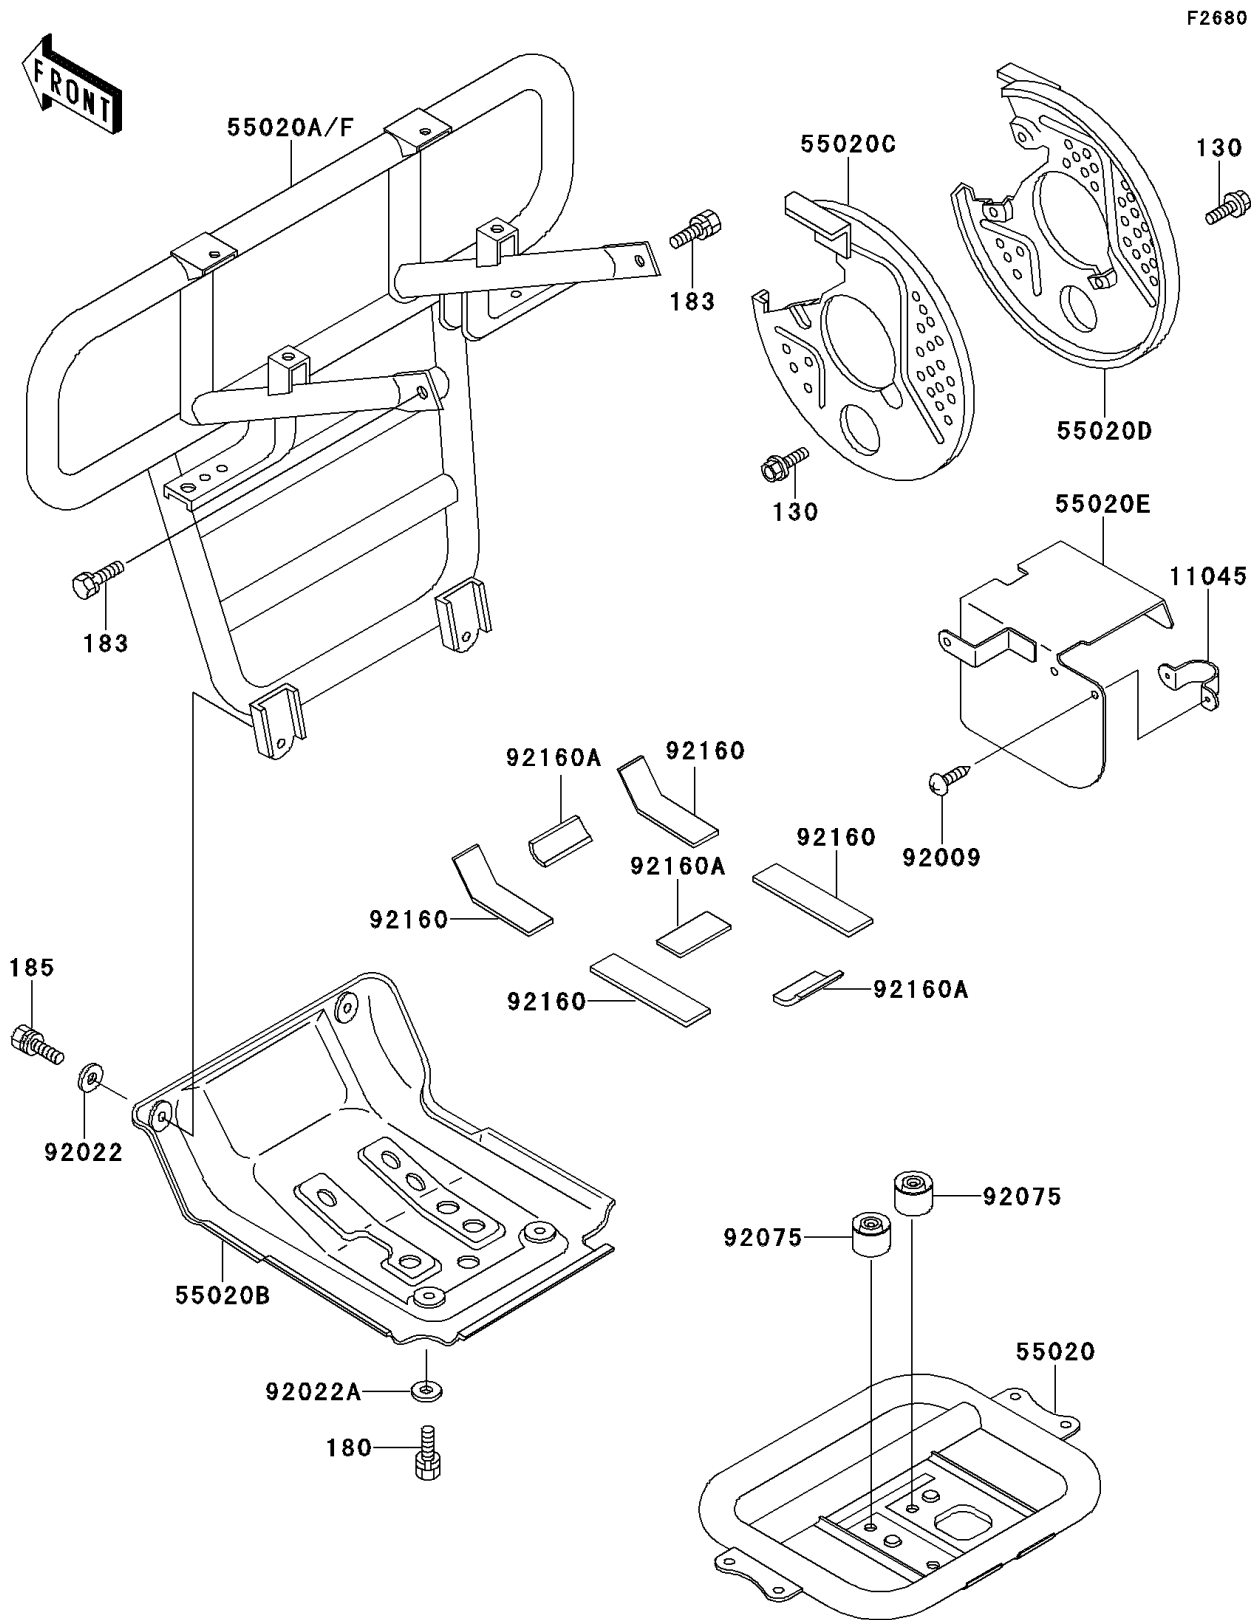

1994 Bayou 300 4X4 PARTS DIAGRAM

Guard(s)

1994 Bayou 300 4X4 PARTS LIST

Guard(s)

ITEM NAME	PART NUMBER	QUANTITY
BOLT-FLANGED,6X10 (Ref # 130)	130B0610	1
BOLT-UPSET-WS,6X16 (Ref # 180)	180J0616	1
BOLT-UPSET-WS-SMALL (Ref # 183)	183J0825	1
BOLT-UPSET-WSP-SMALL,8X20 (Ref # 185)	185J0820	1
GUARD,ENGINE (Ref # 55020)	55020-1301	1
GUARD,FR (Ref # 55020A)	55020-1302	1
GUARD,FRONT DIFF (Ref # 55020B)	55020-1303	1
GUARD,FRONT DISC,LH (Ref # 55020C)	55020-1304	1
GUARD,FRONT DISC,RH (Ref # 55020D)	55020-1305	1
WASHER,8.5X20X1.6,BLACK (Ref # 92022)	92022-1317	1
WASHER,6.5X20X1.6,BLACK (Ref # 92022A)	92022-1346	1
DAMPER (Ref # 92075)	92075-1896	1
DAMPER (Ref # 92160)	92160-1101	1
DAMPER (Ref # 92160A)	92160-1102	1
BRACKET,FENDER (Ref # 11045)	11045-1882	1
GUARD,SNOW (Ref # 55020E)	55020-1474	1
SCREW,TAPPING,5X10 (Ref # 92009)	92009-1332	1