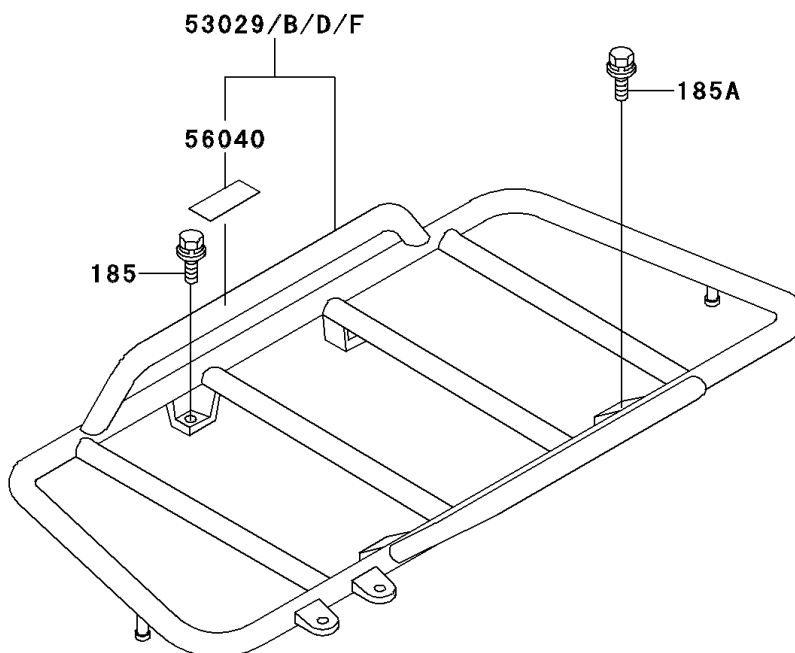

1994 Bayou 300 4X4

PARTS DIAGRAM

Carrier(s)

Kawasaki

Let the Good Times Roll®

F2520

1994 Bayou 300 4X4

PARTS LIST

Carrier(s)

ITEM NAME	PART NUMBER	QUANTITY
BOLT-UPSET-WSP-SMALL (Ref # 185)	185C0816	6
BOLT-UPSET-WSP-SMALL,8X35 (Ref # 185A)	185J0835	2
LABEL-WARNING,MAXIMUM LOAD (Ref # 56040)	56040-1259	1
LABEL-WARNING,MAXIMUM LOAD (Ref # 56040A)	56040-1260	1
CARRIER,FR (Ref # 53029)	53029-1102	1
CARRIER,RR (Ref # 53029A)	53029-1104	1
CARRIER,FR (Ref # 53029B)	53029-1108	1
CARRIER,RR (Ref # 53029C)	53029-1110	1