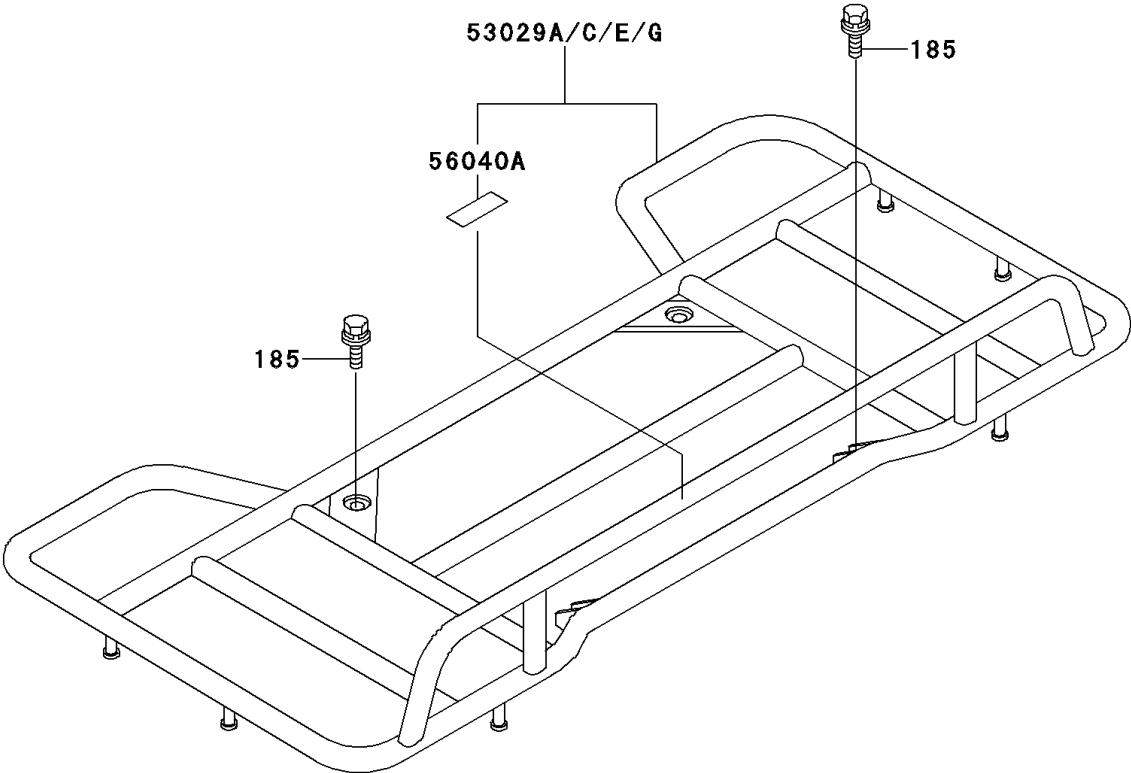

1994 Bayou 300 4X4 PARTS DIAGRAM

Carrier(s)

F2520

1994 Bayou 300 4X4 PARTS LIST

Carrier(s)

ITEM NAME	PART NUMBER	QUANTITY
BOLT-UPSET-WSP-SMALL (Ref # 185)	185C0816	1
BOLT-UPSET-WSP-SMALL,8X35 (Ref # 185A)	185J0835	1
LABEL-WARNING,MAXIMUM LOAD (Ref # 56040)	56040-1259	1
LABEL-WARNING,MAXIMUM LOAD (Ref # 56040A)	56040-1260	1
CARRIER,FR (Ref # 53029)	53029-1102	1
CARRIER,RR (Ref # 53029A)	53029-1104	1
CARRIER,FR (Ref # 53029B)	53029-1108	1
CARRIER,RR (Ref # 53029C)	53029-1110	1