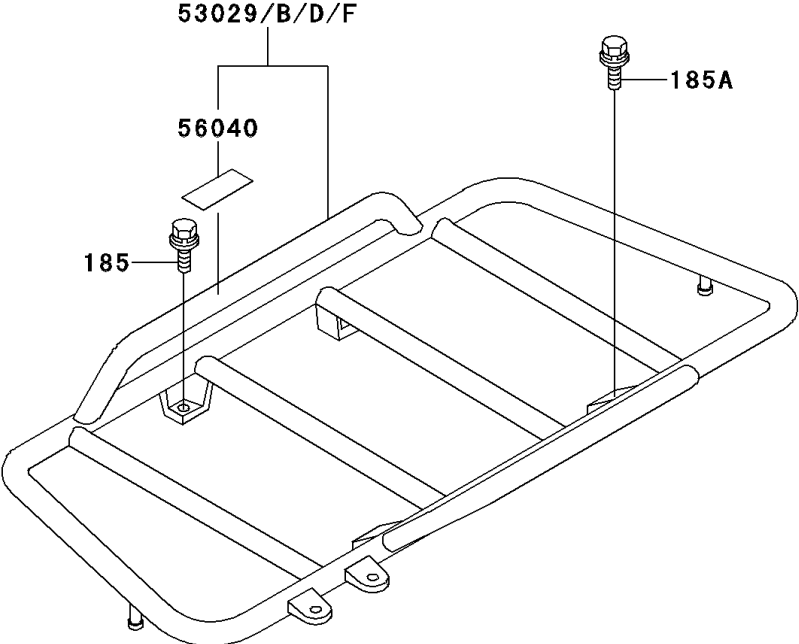

1994 Bayou 300 4X4 PARTS DIAGRAM

Carrier(s)

F2520

1994 Bayou 300 4X4 PARTS LIST

Carrier(s)

ITEM NAME	PART NUMBER	QUANTITY
BOLT-UPSET-WSP-SMALL (Ref # 185)	185C0816	1
BOLT-UPSET-WSP-SMALL,8X35 (Ref # 185A)	185J0835	1
LABEL-WARNING,MAXIMUM LOAD (Ref # 56040)	56040-1259	1
LABEL-WARNING,MAXIMUM LOAD (Ref # 56040A)	56040-1260	1
CARRIER,FR (Ref # 53029)	53029-1102	1
CARRIER,RR (Ref # 53029A)	53029-1104	1
CARRIER,FR (Ref # 53029B)	53029-1108	1
CARRIER,RR (Ref # 53029C)	53029-1110	1