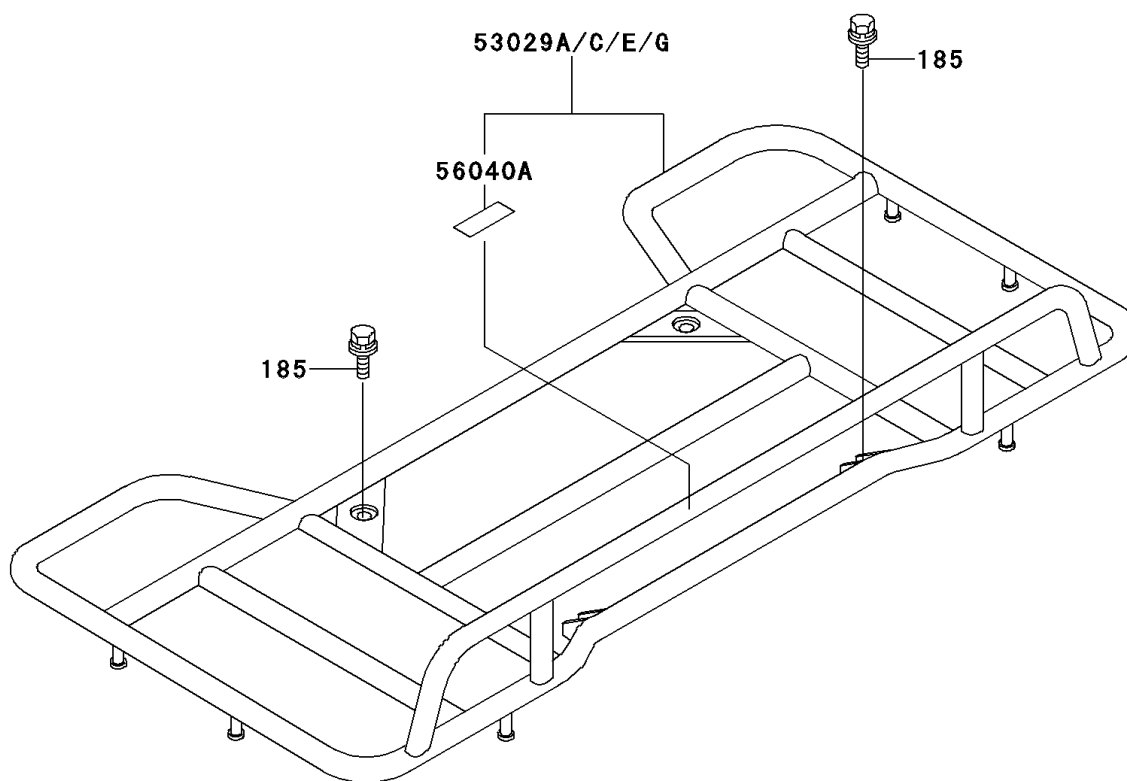

1994 Bayou 300 4X4

PARTS DIAGRAM

Carrier(s)

Kawasaki

Let the Good Times Roll®

F2520

1994 Bayou 300 4X4

PARTS LIST

Carrier(s)

ITEM NAME	PART NUMBER	QUANTITY
BOLT-UPSET-WSP-SMALL (Ref # 185)	185C0816	6
BOLT-UPSET-WSP-SMALL,8X35 (Ref # 185A)	185J0835	2
LABEL-WARNING,MAXIMUM LOAD (Ref # 56040)	56040-1259	1
LABEL-WARNING,MAXIMUM LOAD (Ref # 56040A)	56040-1260	1
CARRIER,FR (Ref # 53029)	53029-1102	1
CARRIER,RR (Ref # 53029A)	53029-1104	1
CARRIER,FR (Ref # 53029B)	53029-1108	1
CARRIER,RR (Ref # 53029C)	53029-1110	1