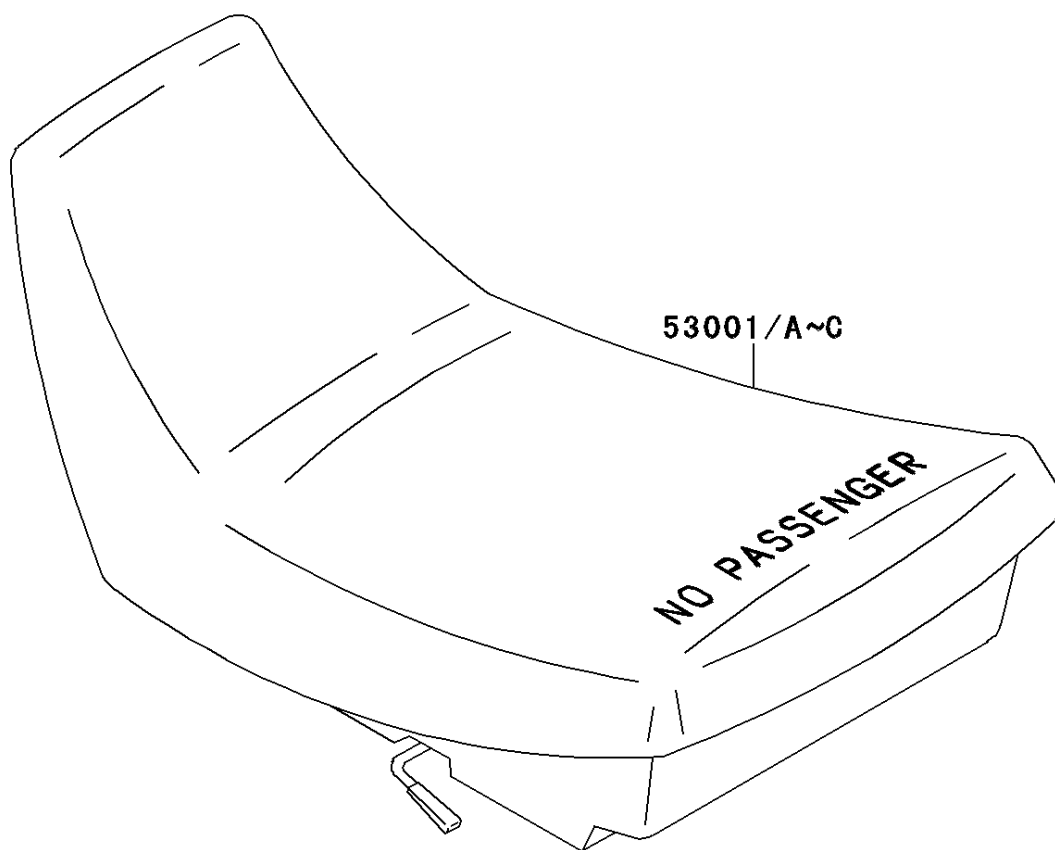

1994 Bayou 300 4X4 PARTS DIAGRAM

Seat

F2510

1994 Bayou 300 4X4 PARTS LIST

Seat

ITEM NAME	PART NUMBER	QUANTITY
SEAT-ASSY,BLACK (Ref # 53001C)	53001-1543-MA	1