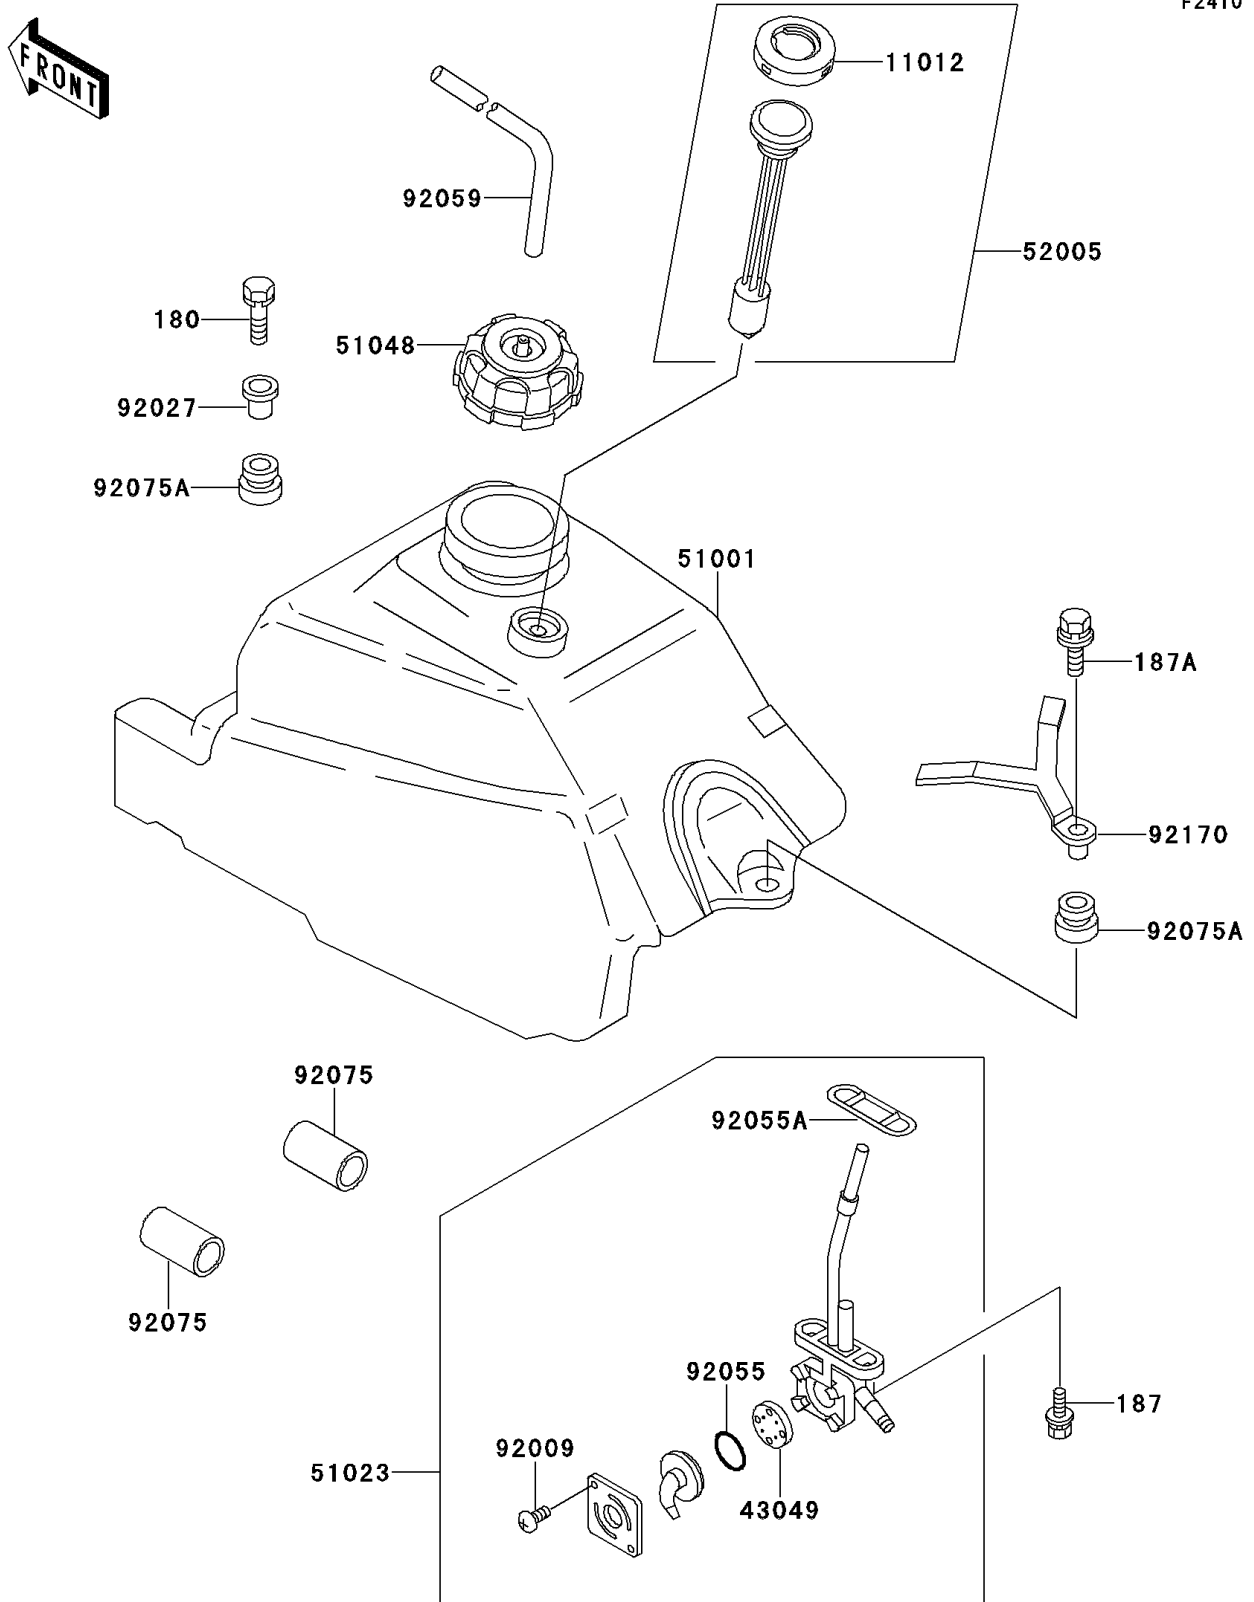

## 1994 Bayou 300 4X4 PARTS DIAGRAM

Fuel Tank

## 1994 Bayou 300 4X4 PARTS LIST

Fuel Tank

ITEM NAME	PART NUMBER	QUANTITY
BOLT-UPSET-WS,6X25 (Ref # 180)	180D0625	1
BOLT-UPSET-WSP (Ref # 187)	187B0614	1
BOLT-UPSET-WSP (Ref # 187A)	187D0630	1
CAP,FUEL GAUGE (Ref # 11012)	11012-1627	1
PACKING,FUEL TAP LEVER (Ref # 43049)	43049-1017	1
TANK-COMP-FUEL (Ref # 51001)	51001-1295	1
TAP-ASSY,FUEL (Ref # 51023)	51023-1159	1
CAP-ASSY-TANK,FUEL (Ref # 51048)	51048-1090	1
GAUGE,FUEL (Ref # 52005)	52005-1086	1
SCREW,3X5 (Ref # 92009)	92009-1123	1
COLLAR,L=16.1 (Ref # 92027)	92027-1847	1
RING-O,FUEL TAP LEVER (Ref # 92055)	92055-1111	1
RING-O,FUEL TAP PACKING (Ref # 92055A)	92055-1348	1
TUBE,5X9.4X300 (Ref # 92059)	92059-1982	1
DAMPER,FUEL TANK,FR,UNDER (Ref # 92075)	92075-1369	1
DAMPER (Ref # 92075A)	92075-1787	1
CLAMP,HOSE (Ref # 92170)	92170-1070	1