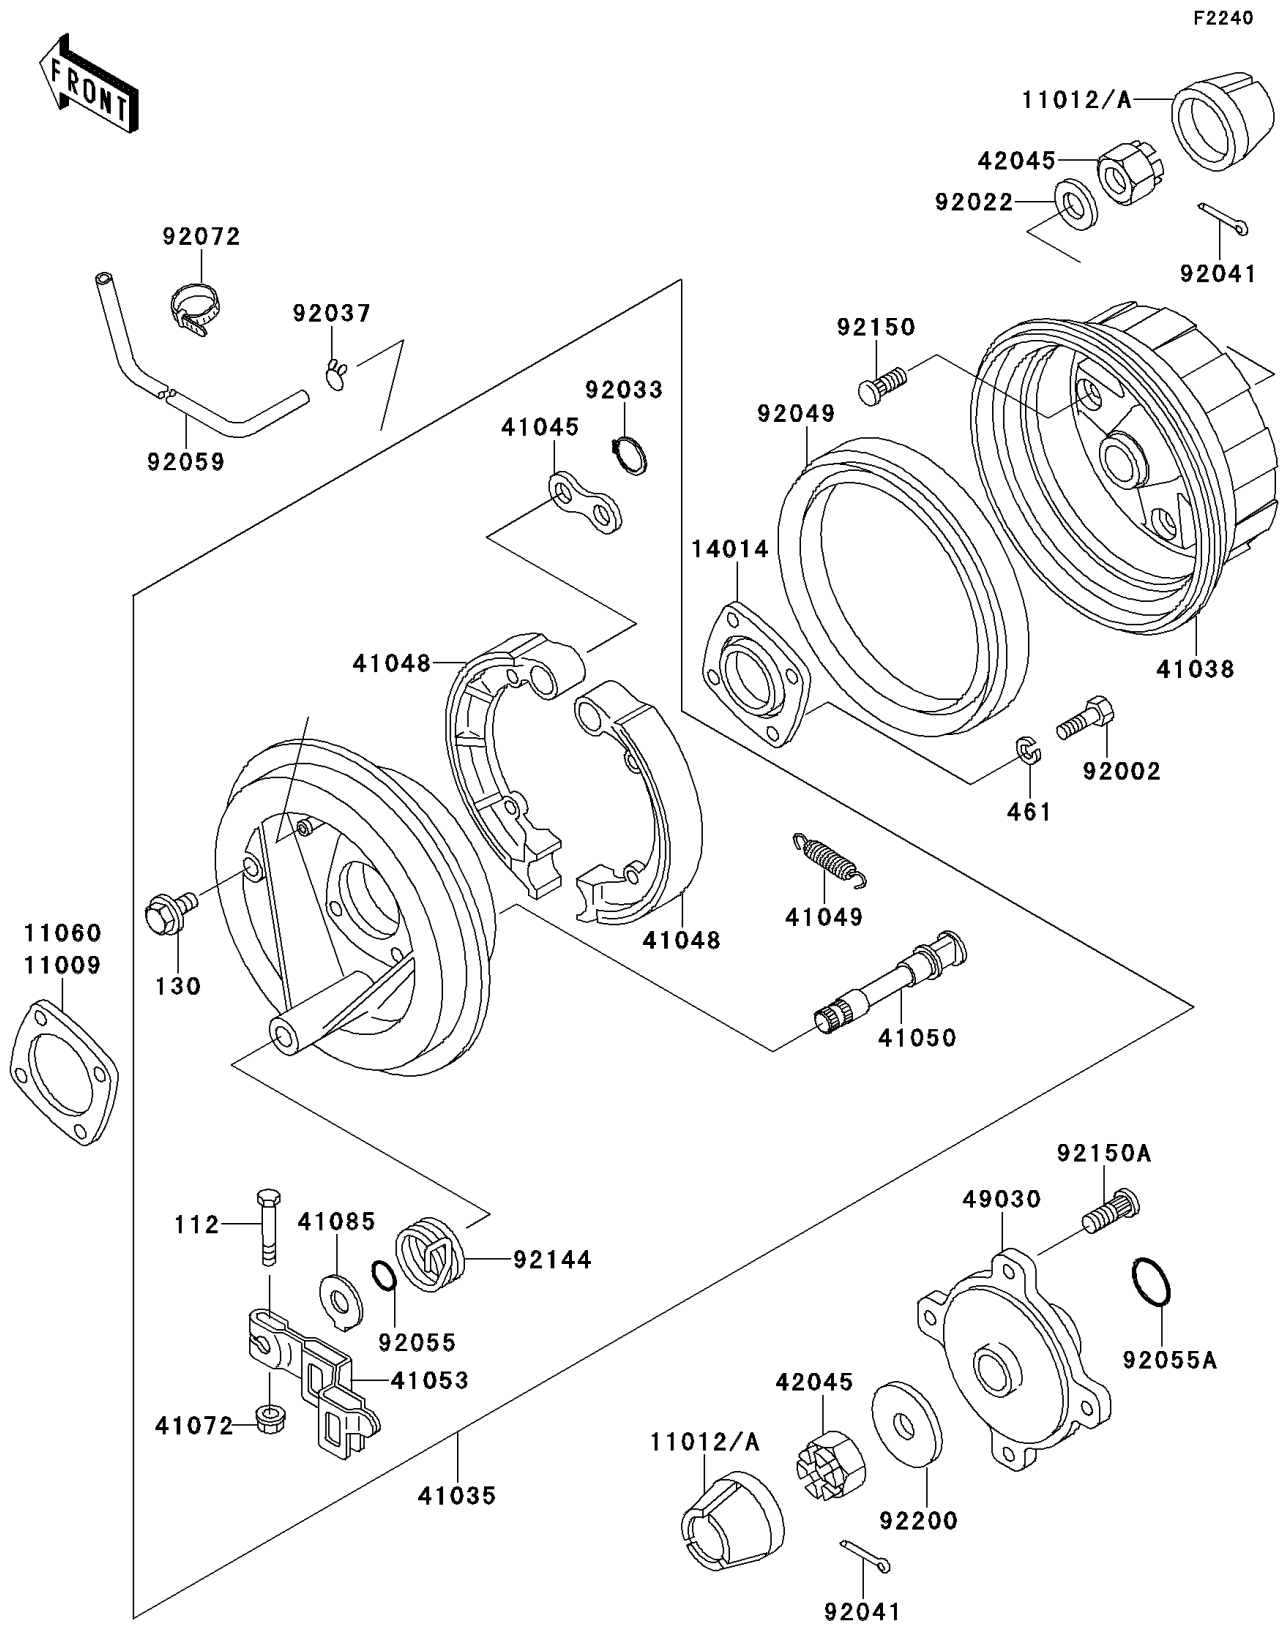

1994 Bayou 300 4X4 PARTS DIAGRAM

Rear Hub

1994 Bayou 300 4X4 PARTS LIST

Rear Hub

ITEM NAME	PART NUMBER	QUANTITY
BOLT-UPSET (Ref # 112)	112H0640	1
BOLT-FLANGED,10X12 (Ref # 130)	130B1012	1
WASHER-SPRING,10MM (Ref # 461)	461F1000	1
GASKET (Ref # 11009)	11009-1765	1
CAP,WHEEL (Ref # 11012)	11012-1519	1
PLATE-POSITION (Ref # 14014)	14014-1072	1
PANEL-ASSY-BRAKE,RR,RH (Ref # 41035)	41035-1305	1
DRUM,REAR BRAKE (Ref # 41038)	41038-1202	1
WASHER (Ref # 41045)	41045-006	1
SHOE-BRAKE (Ref # 41048)	41048-1082	1
SPRING,BRAKE SHOE (Ref # 41049)	41049-012	1
CAM-BRAKE (Ref # 41050)	41050-1077	1
LEVER-BRAKE CAM (Ref # 41053)	41053-1078	1
NUT,6MM (Ref # 41072)	41072-007	1
INDICATOR (Ref # 41085)	41085-1062	1
NUT,CASTLE,18MM (Ref # 42045)	42045-018	1
HUB,RR,LH (Ref # 49030)	49030-1104	1
BOLT,10X30 (Ref # 92002)	92002-1918	1
WASHER,18.3X34X4.5 (Ref # 92022)	92022-1658	1
RING-SNAP,15MM (Ref # 92033)	92033-1250	1
CLAMP,TUBE (Ref # 92037)	92037-147	1
COTTER,4.0X35 (Ref # 92041)	92041-1053	1
SEAL-OIL,SD07 190 225 16 NS (Ref # 92049)	92049-1312	1
RING-O,ID=16.4 (Ref # 92055)	92055-1376	1
RING-O,ID=24.5 (Ref # 92055A)	92055-1459	1
TUBE,4.7X9.5X1240 (Ref # 92059)	92059-1968	1
BAND,L=123 (Ref # 92072)	92072-030	1
SPRING (Ref # 92144)	92144-1365	1
BOLT,10MM (Ref # 92150)	92150-1110	1

1994 Bayou 300 4X4 PARTS LIST

Rear Hub

ITEM NAME	PART NUMBER	QUANTITY
BOLT (Ref # 92150A)	92150-1289	1
WASHER,18.5X52X4.5 (Ref # 92200)	92200-1139	1