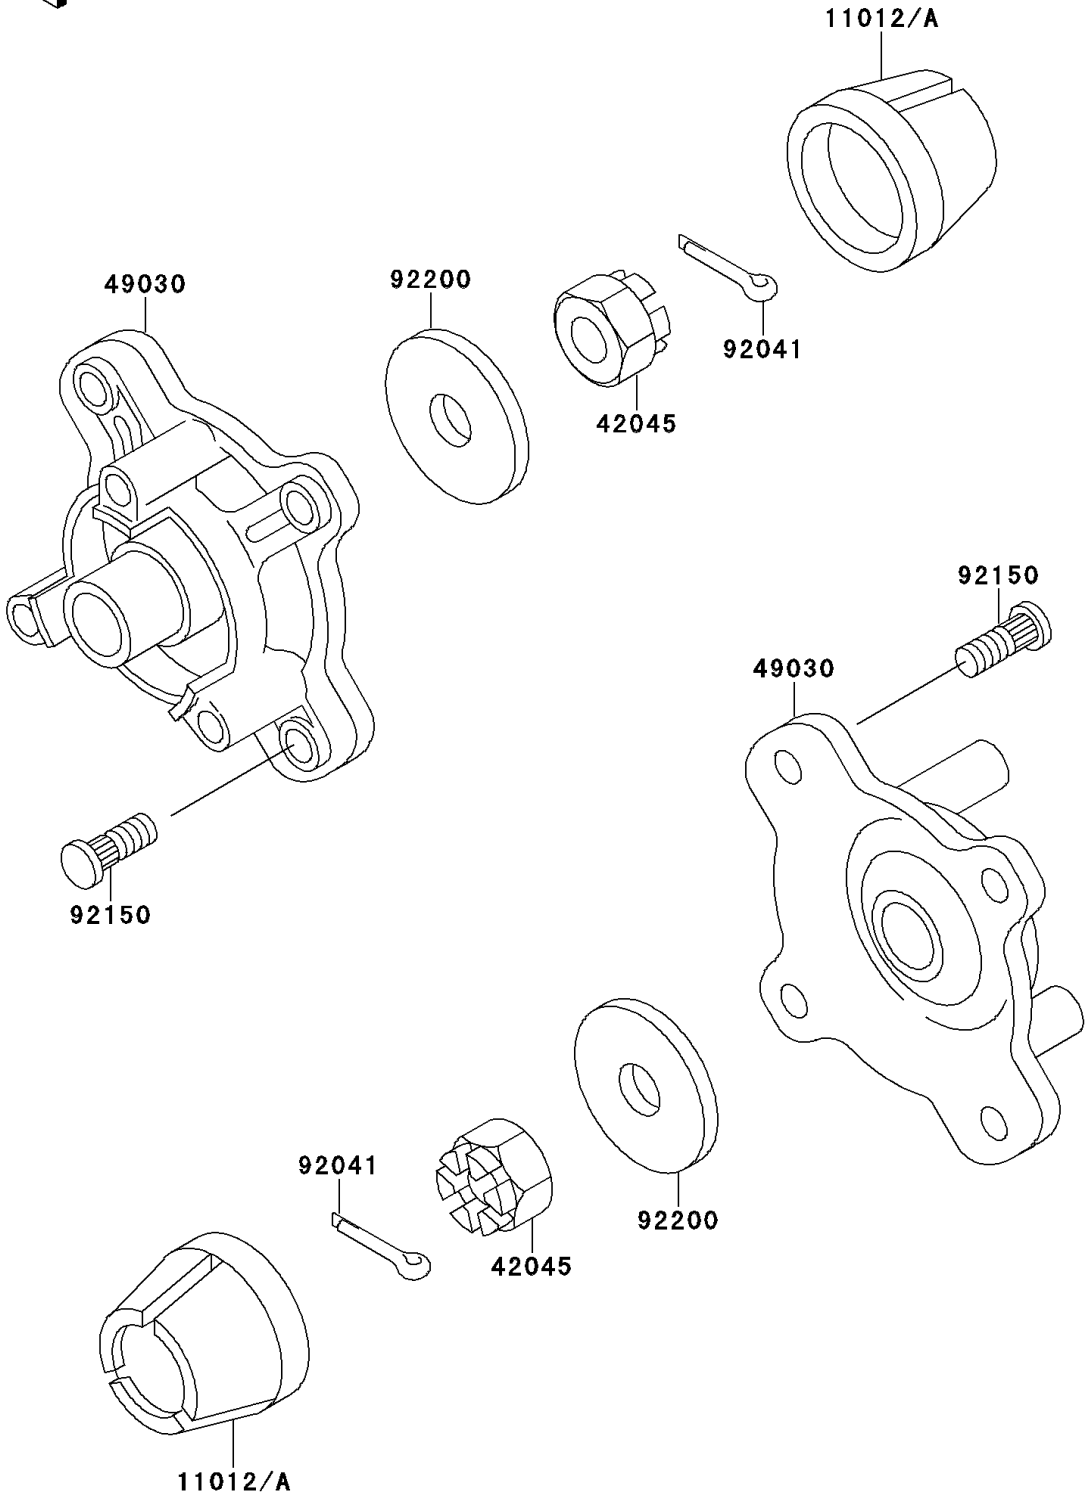

1994 Bayou 300 4X4 PARTS DIAGRAM

Front Hub

F2230

1994 Bayou 300 4X4 PARTS LIST

Front Hub

ITEM NAME	PART NUMBER	QUANTITY
CAP,WHEEL (Ref # 11012)	11012-1519	1
NUT,CASTLE,18MM (Ref # 42045)	42045-018	1
HUB,FR (Ref # 49030)	49030-1102	1
COTTER,4.0X35 (Ref # 92041)	92041-1053	1
BOLT (Ref # 92150)	92150-1289	1
WASHER,18.5X52X4.5 (Ref # 92200)	92200-1139	1