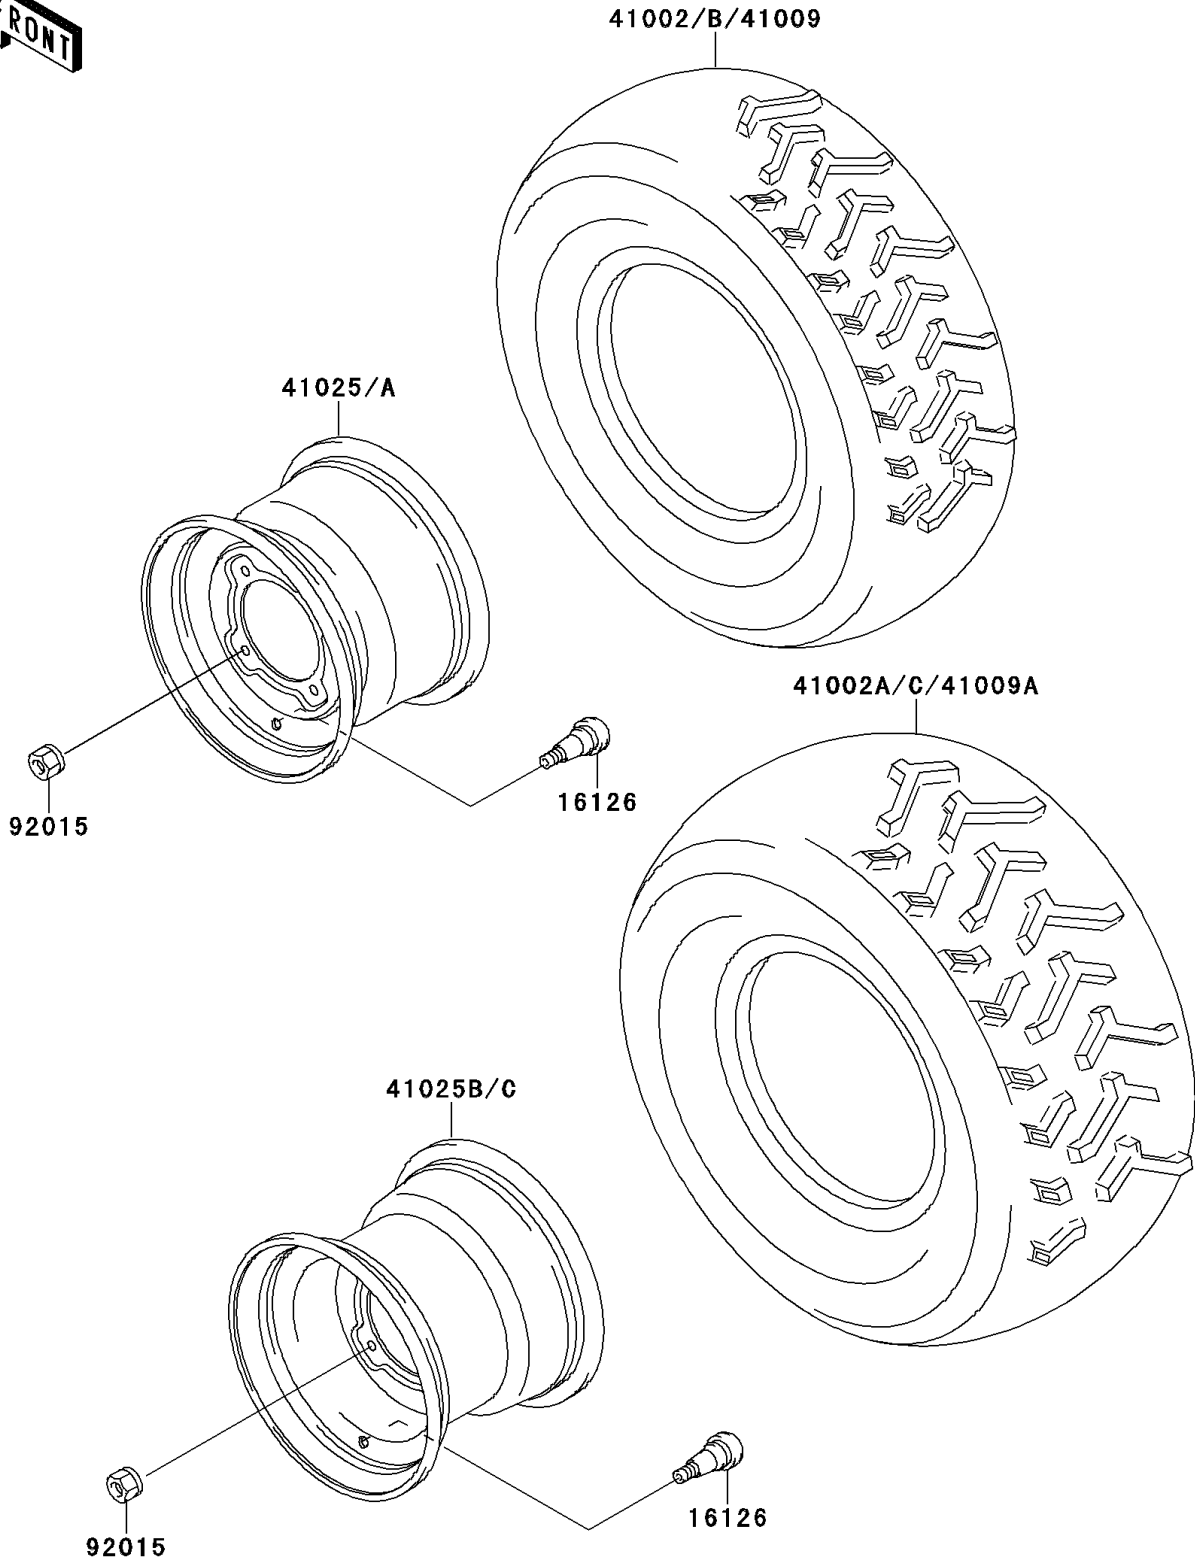

1994 Bayou 300 4X4 PARTS DIAGRAM

Wheels/Tires

F2210

1994 Bayou 300 4X4 PARTS LIST

Wheels/Tires

ITEM NAME	PART NUMBER	QUANTITY
VALVE (Ref # 16126)	16126-4001	1
TIRE,FR,AT24X8-11,KT962(D) (Ref # 41002)	41002-1678	1
TIRE,RR,AT24X10-11,KT962A(D) (Ref # 41002A)	41002-1890	1
RIM,FR,11X6.5,J.WHITE (Ref # 41025A)	41025-1196-8C	1
RIM,RR,11X8.0,J.WHITE (Ref # 41025C)	41025-1268-8C	1
NUT,LOCK,10MM (Ref # 92015)	92015-1808	1