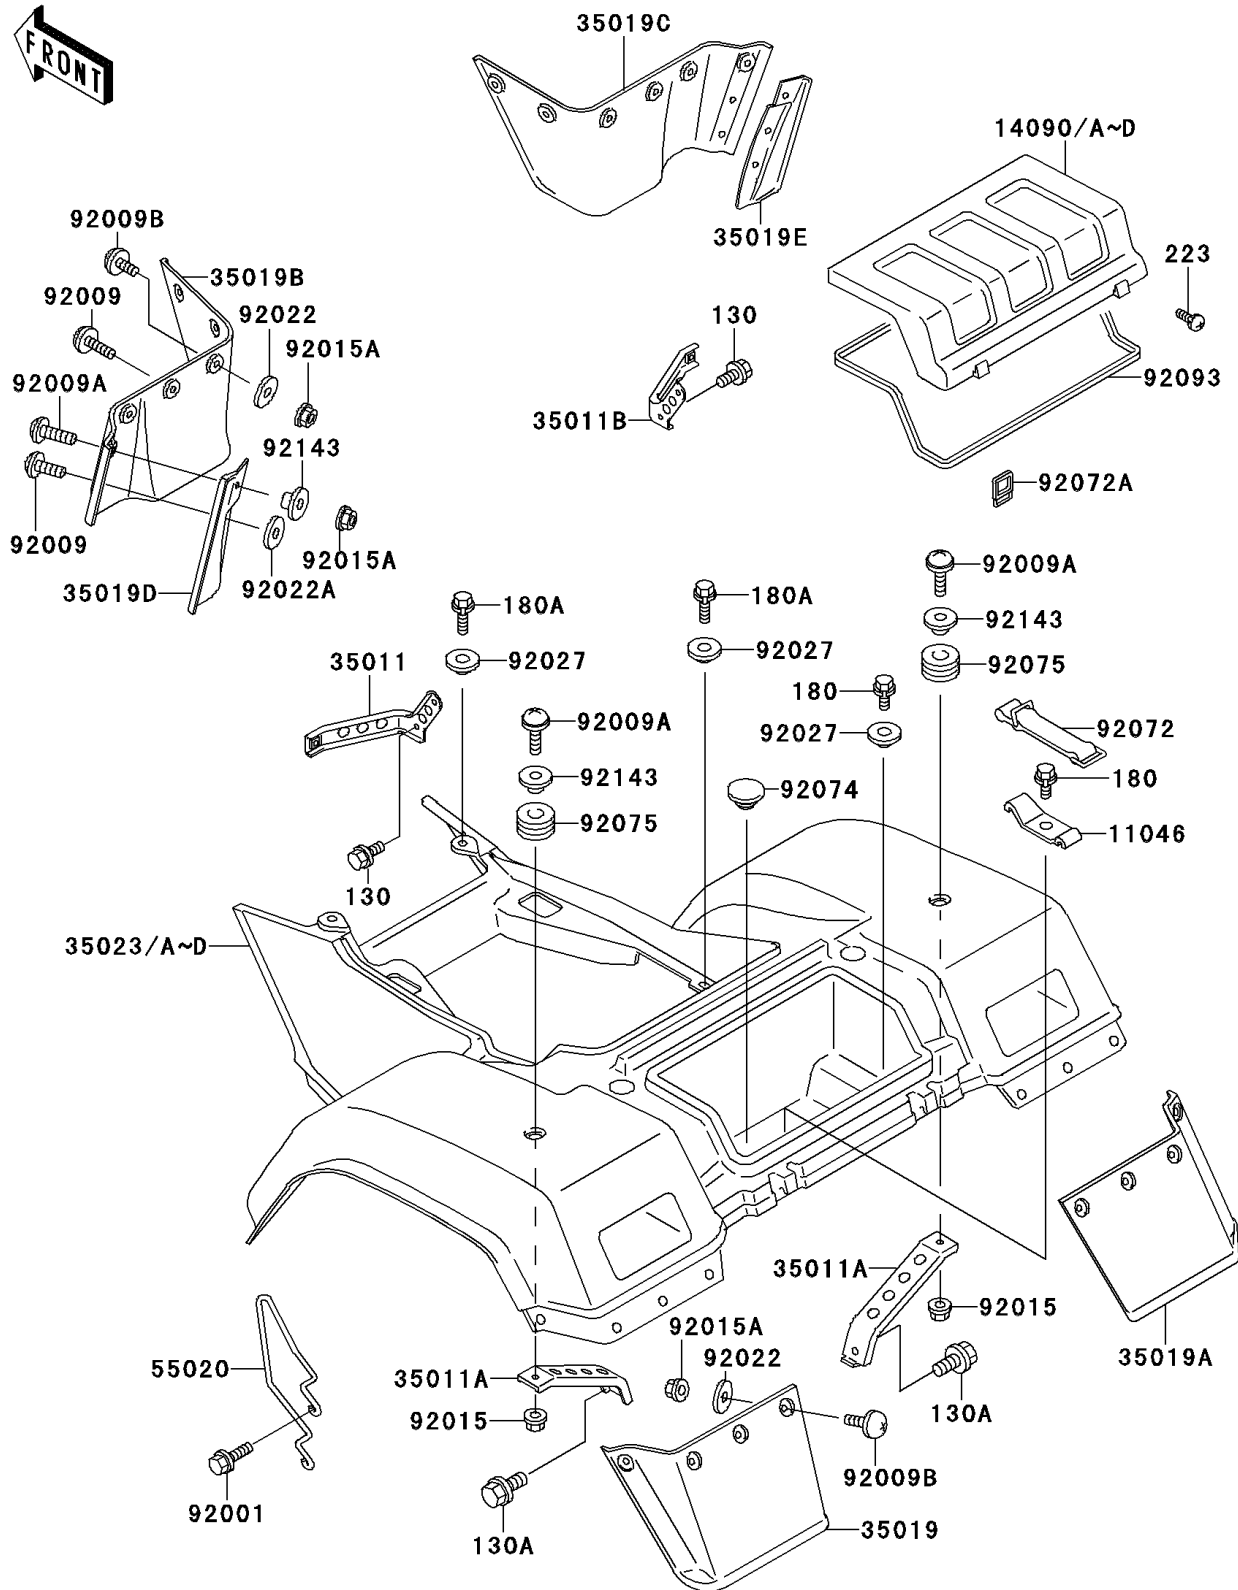

1994 Bayou 300 4X4 PARTS DIAGRAM

Rear Fender(s)

F2172

1994 Bayou 300 4X4 PARTS LIST

Rear Fender(s)

ITEM NAME	PART NUMBER	QUANTITY
BOLT-FLANGED,6X10 (Ref # 130)	130B0610	1
BOLT-FLANGED,8X12 (Ref # 130A)	130B0812	1
BOLT-UPSET-WS (Ref # 180)	180D0614	1
BOLT-UPSET-WS (Ref # 180A)	180D0618	1
BRACKET,BAND (Ref # 11046)	11046-1319	1
COVER,REAR FENDER,BLUE (Ref # 14090)	14090-1160-BG	1
COVER,REAR FENDER,F.RED (Ref # 14090D)	14090-1160-6L	1
STAY,REAR FENDER,FR,LH (Ref # 35011)	35011-1423	1
STAY,REAR FENDER,UPP (Ref # 35011A)	35011-1424	1
STAY,REAR FENDER,FR,RH (Ref # 35011B)	35011-1440	1
FLAP,RR,LH,RR (Ref # 35019)	35019-1220	1
FLAP,RR,RH,RR (Ref # 35019A)	35019-1221	1
FLAP,RR,LH,FR (Ref # 35019B)	35019-1235	1
FLAP,RR,RH,FR (Ref # 35019C)	35019-1236	1
FLAP,LWR,RR,LH (Ref # 35019D)	35019-1256	1
FLAP,LWR,RR,RH (Ref # 35019E)	35019-1257	1
FENDER-REAR,BLUE 42 (Ref # 35023)	35023-1293-BG	1
FENDER-REAR,F.RED (Ref # 35023D)	35023-1293-6L	1
GUARD (Ref # 55020)	55020-1322	1
BOLT,6X18 (Ref # 92001)	92001-1342	1
SCREW,6X18,BLACK (Ref # 92009)	92009-1181	1
SCREW,6X22,BLACK (Ref # 92009A)	92009-1256	1
SCREW,6X16 (Ref # 92009B)	92009-1621	1
NUT,FLANGED,6MM,BLACK (Ref # 92015)	92015-1233	1
NUT,LOCK,FLANGED,6MM (Ref # 92015A)	92015-1675	1
WASHER,6.5X16X1.0 (Ref # 92022)	92022-1093	1
WASHER,6.5X16X2 (Ref # 92022A)	92022-1342	1
COLLAR,L=4.7 (Ref # 92027)	92027-122	1
BAND (Ref # 92072)	92072-1085	1

1994 Bayou 300 4X4 PARTS LIST

Rear Fender(s)

ITEM NAME	PART NUMBER	QUANTITY
BAND,REAR FENDER COVER (Ref # 92072A)	92072-1291	1
PLUG,11X3.2 (Ref # 92074)	92074-038	1
DAMPER,CASE (Ref # 92075)	92075-222	1
SEAL,REAR FENDER COVER (Ref # 92093)	92093-1262	1
COLLAR,L=9.6 (Ref # 92143)	92143-1016	1
SCREW-PAN-WS-CROS,4X6 (Ref # 223)	223C0406	1