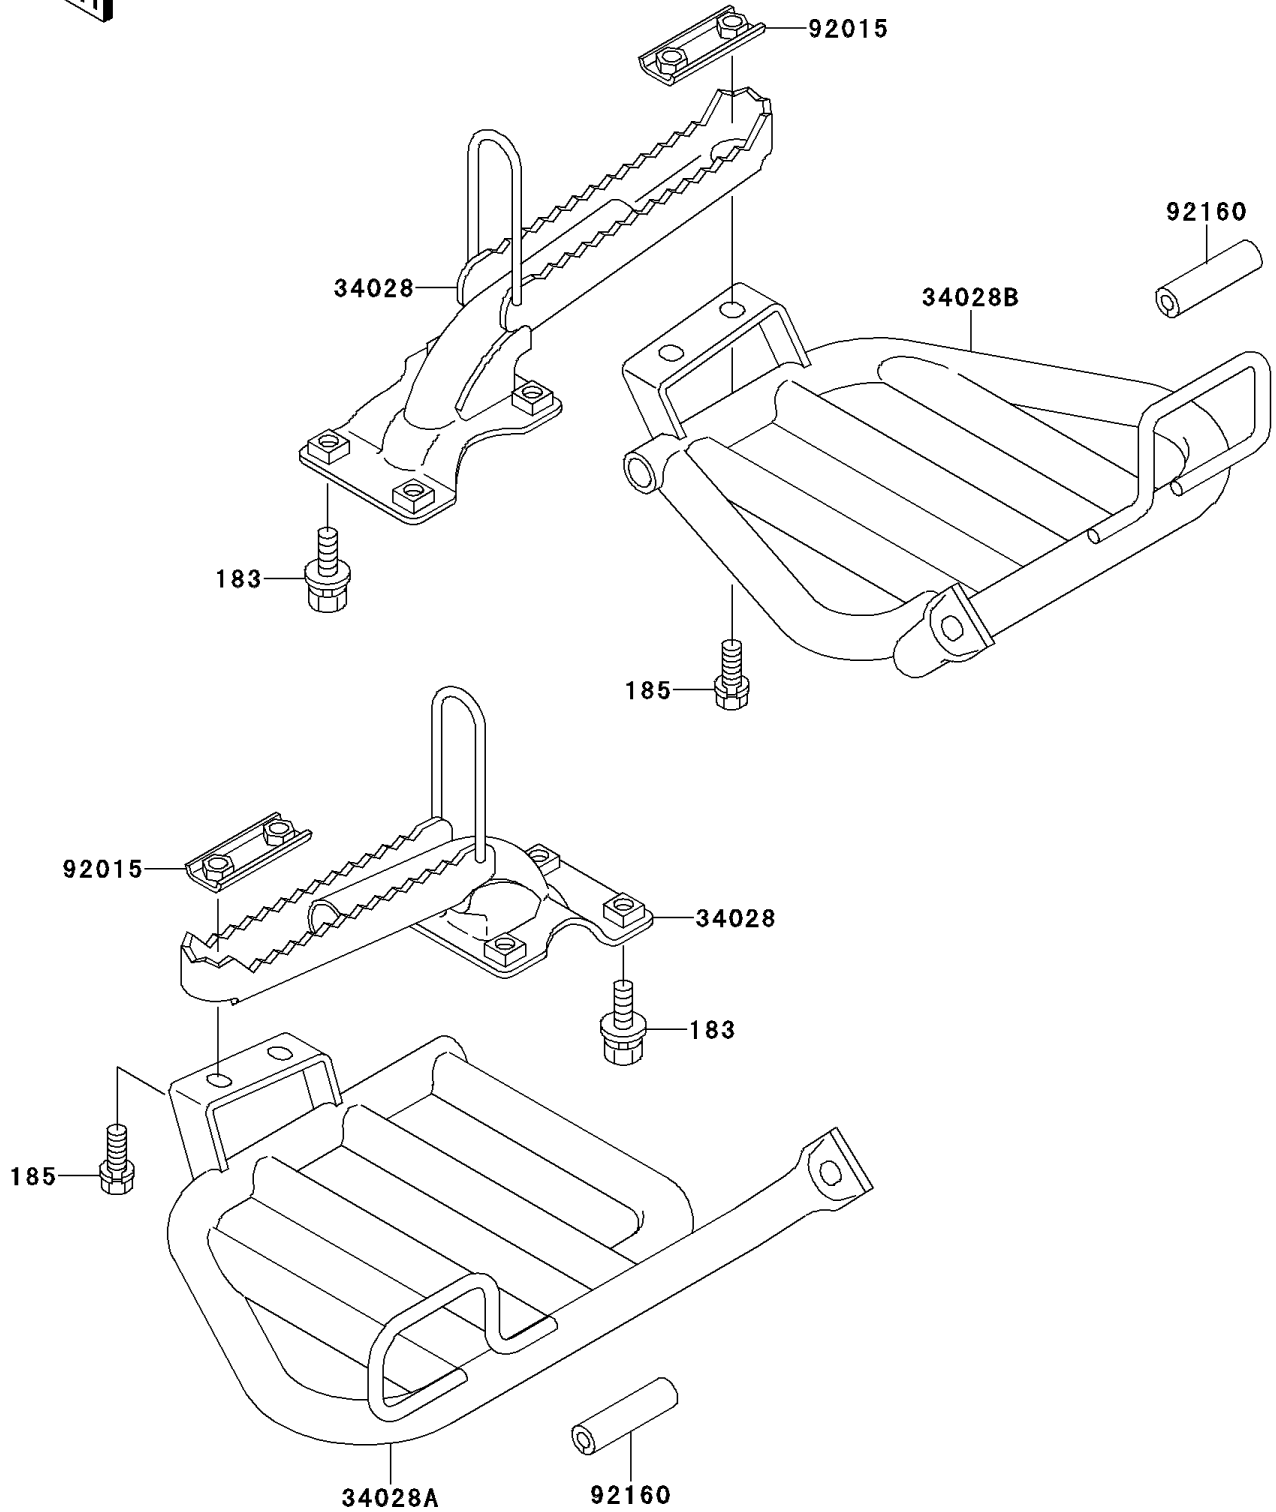

# 1994 Bayou 300 4X4 PARTS DIAGRAM

Footrests

F2160

## 1994 Bayou 300 4X4 PARTS LIST

### Footrests

ITEM NAME	PART NUMBER	QUANTITY
BOLT-UPSET-WS-SMALL (Ref # 183)	183H0818	8
BOLT-UPSET-WSP-SMALL,8X20 (Ref # 185)	185J0820	4
STEP (Ref # 34028)	34028-1271	2
STEP,FOOT BOARD,LH (Ref # 34028A)	34028-1312	1
STEP,FOOT BOARD,RH (Ref # 34028B)	34028-1313	1
NUT (Ref # 92015)	92015-1732	2
DAMPER (Ref # 92160)	92160-1175	2