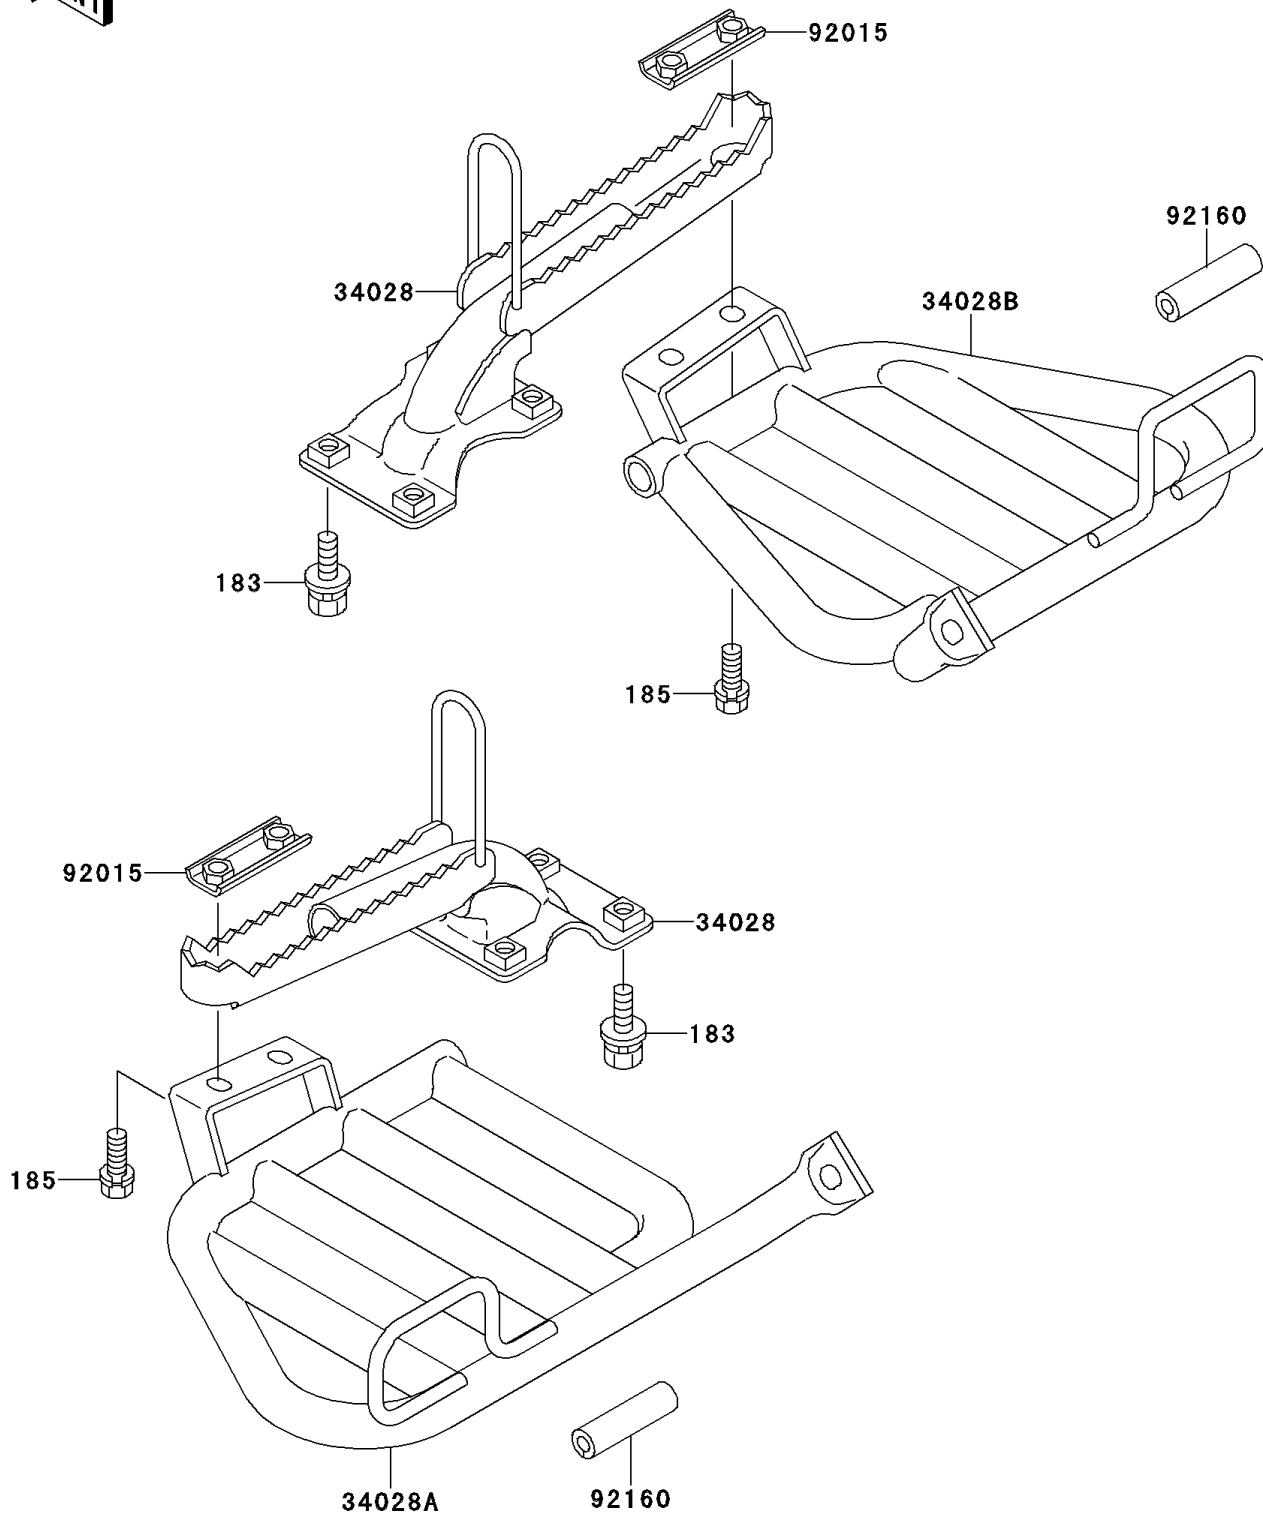

1994 Bayou 300 4X4 PARTS DIAGRAM

Footrests

F2160

1994 Bayou 300 4X4 PARTS LIST

Footrests

| ITEM NAME | PART NUMBER | QUANTITY |
|---------------------------------------|-------------|----------|
| BOLT-UPSET-WS-SMALL (Ref # 183) | 183H0818 | 1 |
| BOLT-UPSET-WSP-SMALL,8X20 (Ref # 185) | 185J0820 | 1 |
| STEP (Ref # 34028) | 34028-1271 | 1 |
| STEP,FOOT BOARD,LH (Ref # 34028A) | 34028-1312 | 1 |
| STEP,FOOT BOARD,RH (Ref # 34028B) | 34028-1313 | 1 |
| NUT (Ref # 92015) | 92015-1732 | 1 |
| DAMPER (Ref # 92160) | 92160-1175 | 1 |