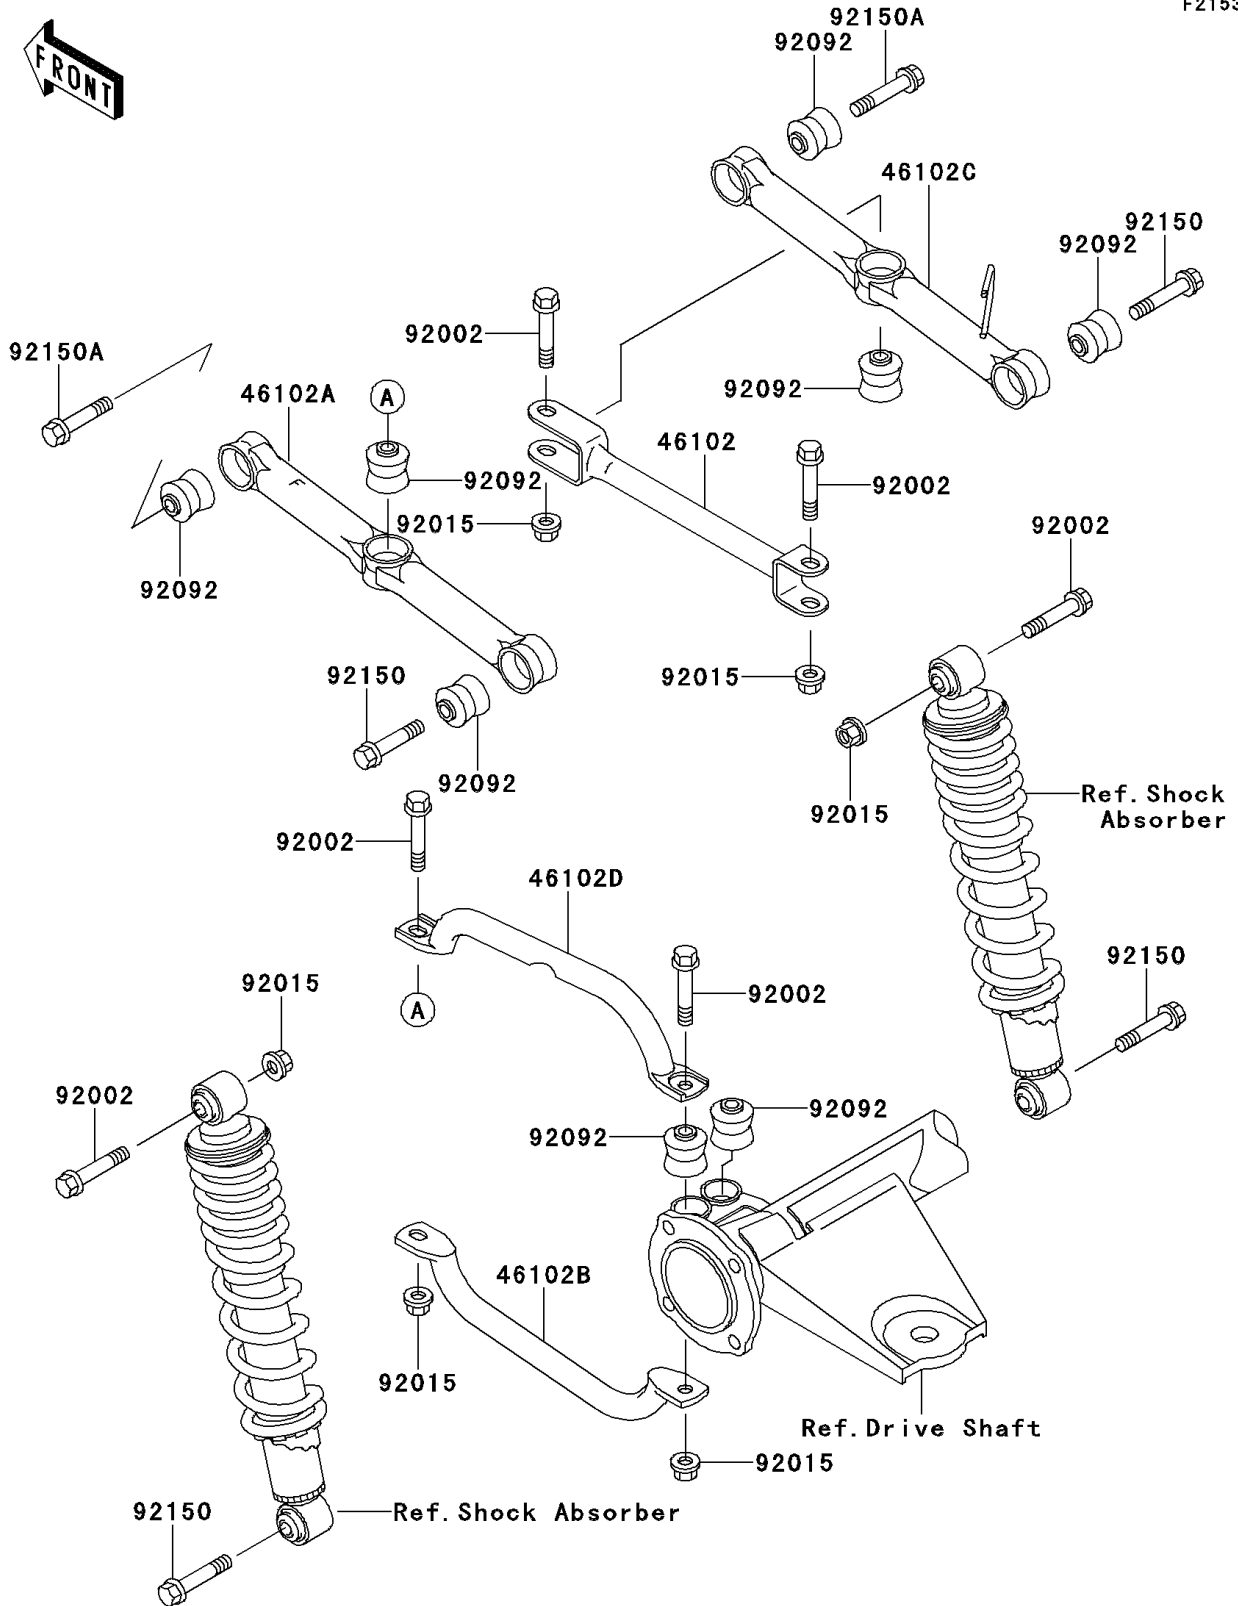

1996 Bayou 300 4X4 PARTS DIAGRAM

Rear Suspension

F2153

1996 Bayou 300 4X4 PARTS LIST

Rear Suspension

| ITEM NAME | PART NUMBER | QUANTITY |
|---|-------------|----------|
| ROD,SUSPENSION,RIGHT CROSS (Ref # 46102) | 46102-1213 | 1 |
| ROD,SUSPENSION,RR,LH,OUTSIDE (Ref # 46102A) | 46102-1241 | 1 |
| ROD,SUSPENSION,RR,LH,INSIDE (Ref # 46102B) | 46102-1242 | 1 |
| ROD,SUSPENSION,RR,RH,OUTSIDE (Ref # 46102C) | 46102-1243 | 1 |
| ROD,SUSPENSION,LEFT CROSS (Ref # 46102D) | 46102-1330 | 1 |
| BOLT,FLANGED,10X53.5 (Ref # 92002) | 92002-1529 | 6 |
| NUT,LOCK,10MM (Ref # 92015) | 92015-1597 | 6 |
| BUSHING-RUBBER (Ref # 92092) | 92092-1064 | 8 |
| BOLT,FLANGED,10X49 (Ref # 92150) | 92150-1048 | 4 |
| BOLT,FLANGED,10X52 (Ref # 92150A) | 92150-1070 | 2 |