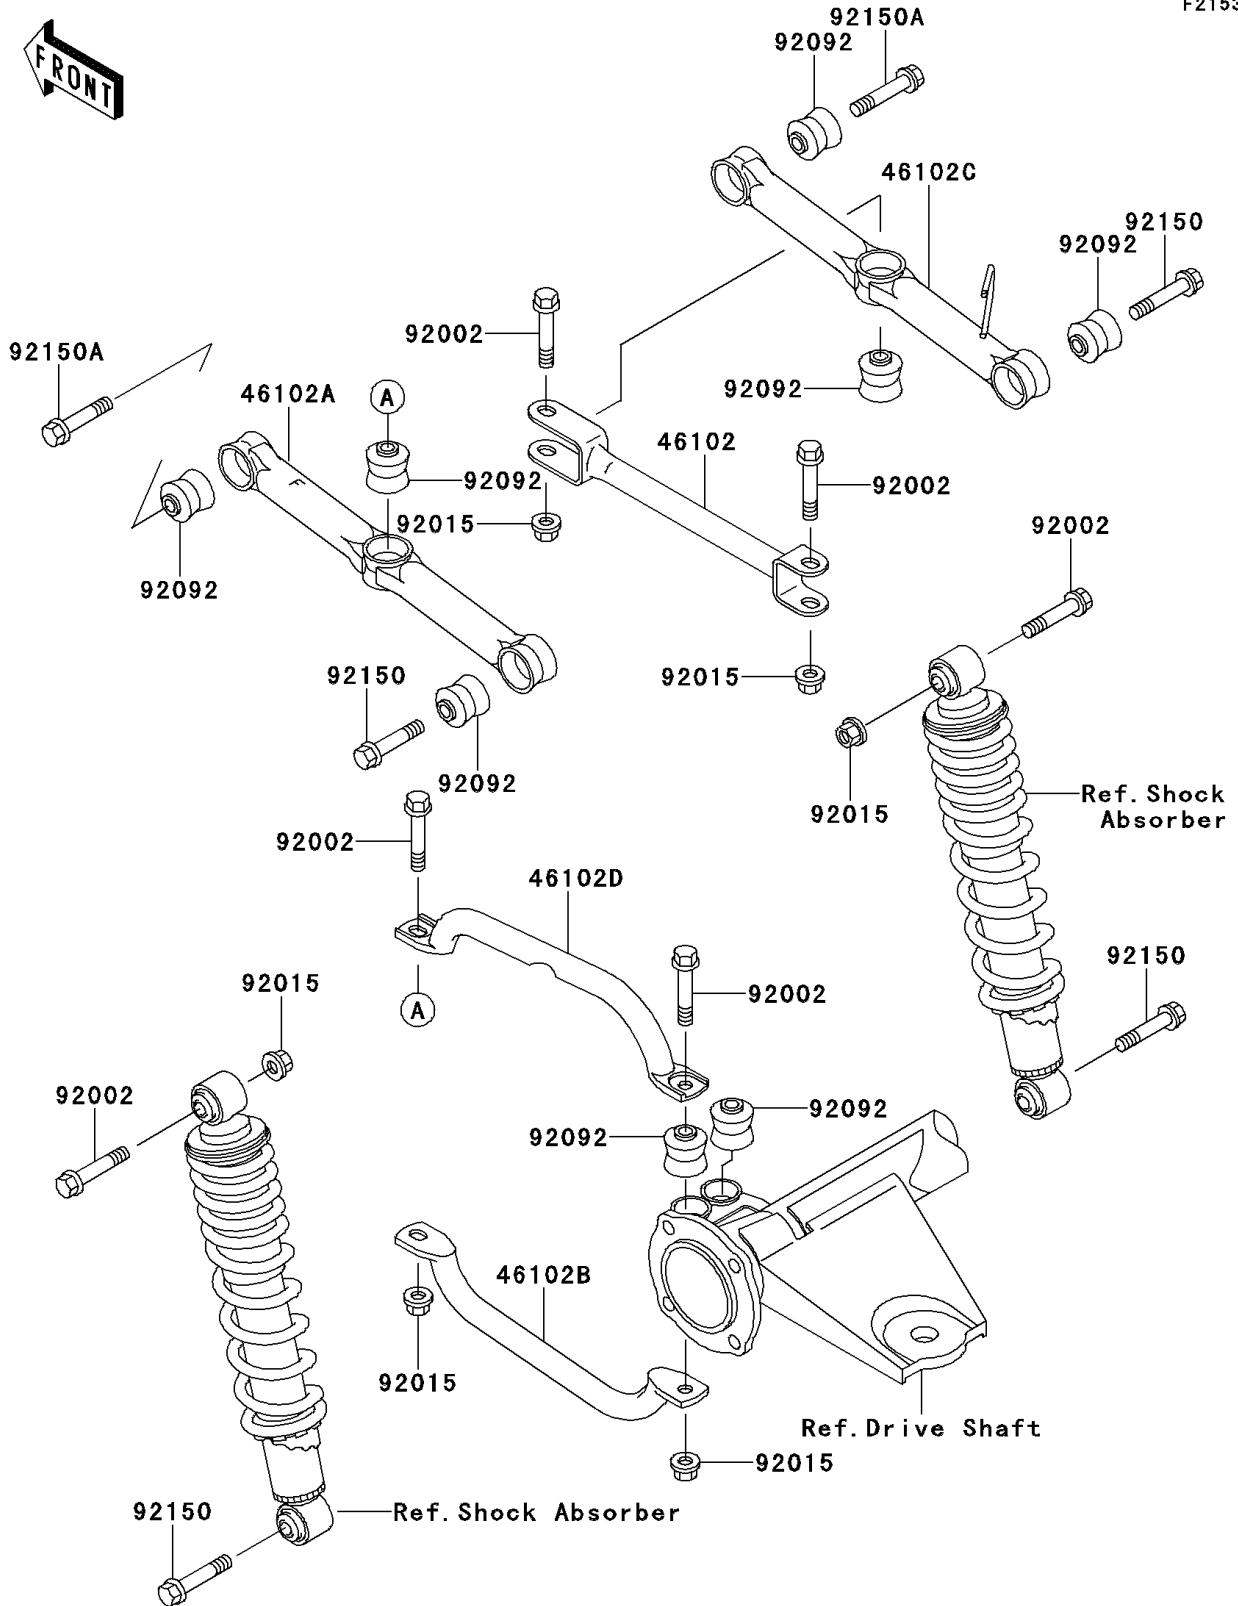

# 1996 Bayou 300 4X4 PARTS DIAGRAM

Rear Suspension

F2153

# 1996 Bayou 300 4X4 PARTS LIST

## Rear Suspension

ITEM NAME	PART NUMBER	QUANTITY
ROD,SUSPENSION,RIGHT CROSS (Ref # 46102)	46102-1213	1
ROD,SUSPENSION,RR,LH,OUTSIDE (Ref # 46102A)	46102-1241	1
ROD,SUSPENSION,RR,LH,INSIDE (Ref # 46102B)	46102-1242	1
ROD,SUSPENSION,RR,RH,OUTSIDE (Ref # 46102C)	46102-1243	1
ROD,SUSPENSION,LEFT CROSS (Ref # 46102D)	46102-1330	1
BOLT,FLANGED,10X53.5 (Ref # 92002)	92002-1529	6
NUT,LOCK,10MM (Ref # 92015)	92015-1597	6
BUSHING-RUBBER (Ref # 92092)	92092-1064	8
BOLT,FLANGED,10X49 (Ref # 92150)	92150-1048	4
BOLT,FLANGED,10X52 (Ref # 92150A)	92150-1070	2