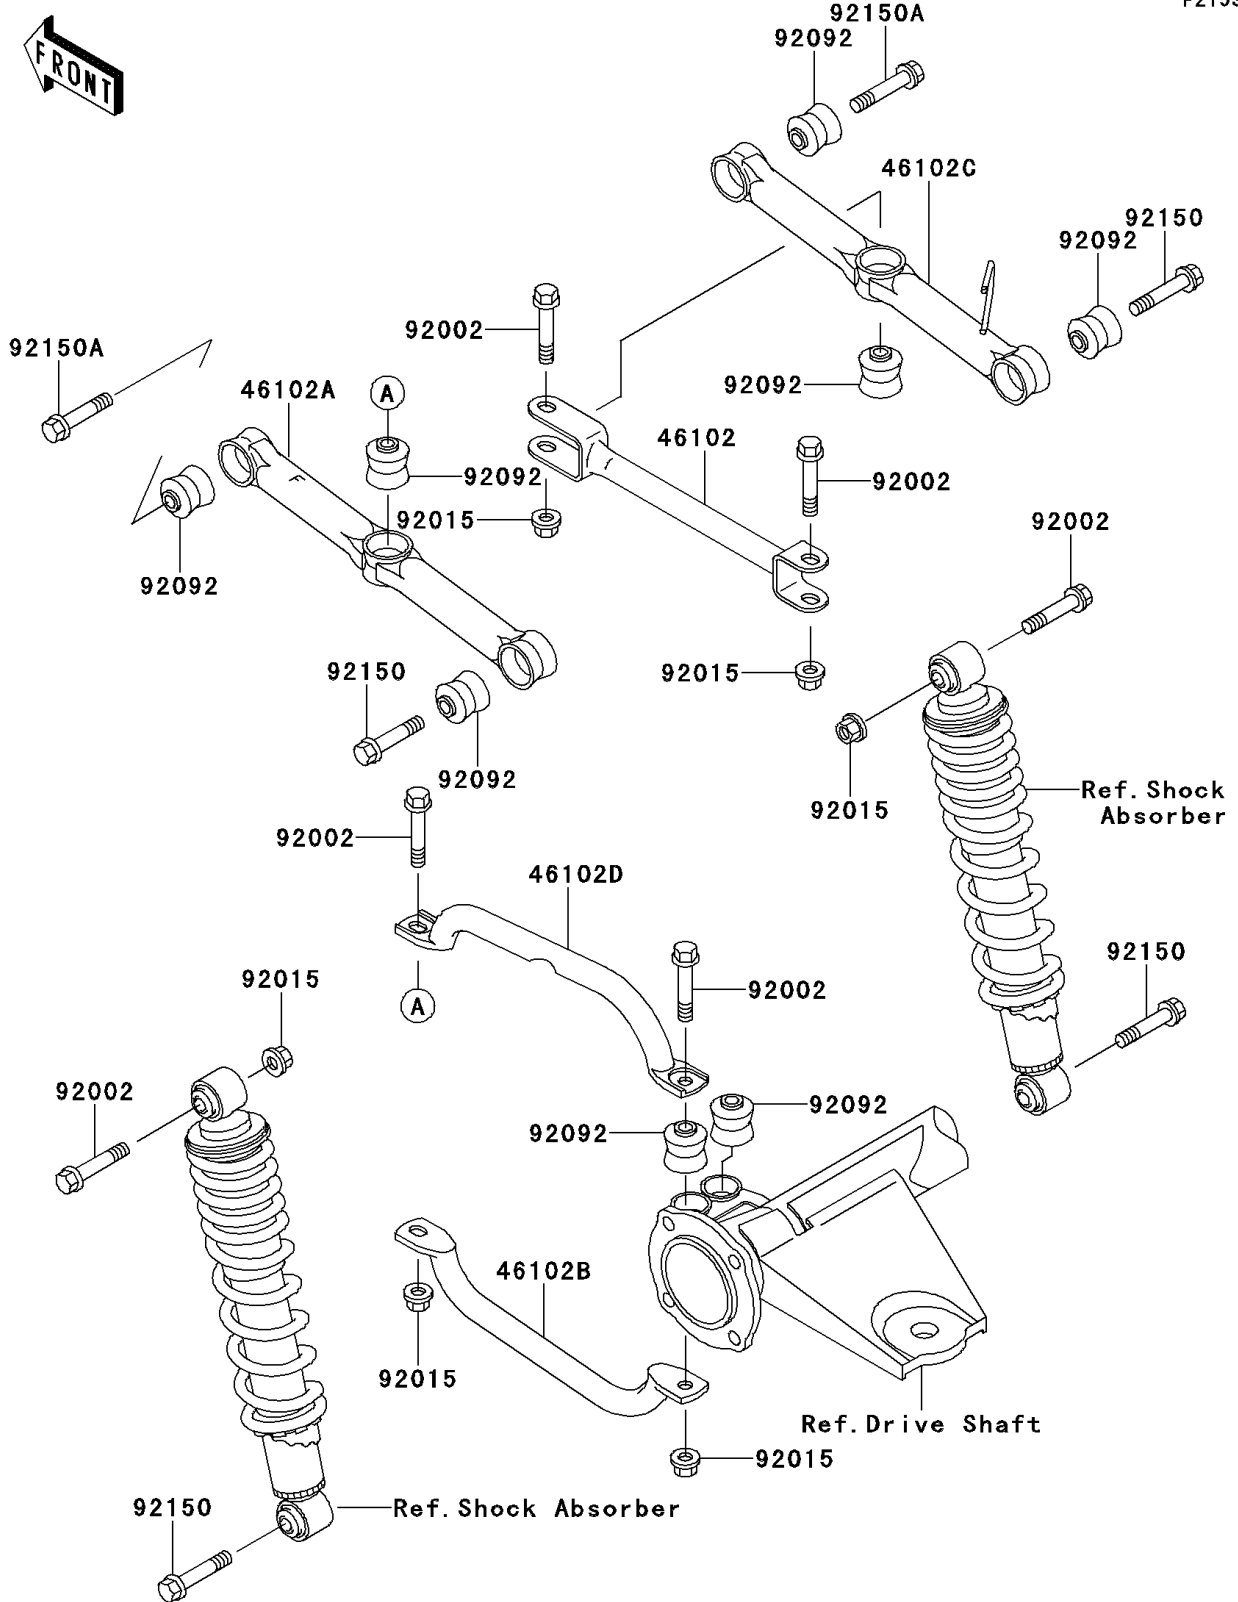

1994 Bayou 300 4X4 PARTS DIAGRAM

Rear Suspension

F2153

1994 Bayou 300 4X4 PARTS LIST

Rear Suspension

ITEM NAME	PART NUMBER	QUANTITY
ROD,SUSPENSION,RIGHT CROSS (Ref # 46102)	46102-1213	1
ROD,SUSPENSION,RR,LH,OUTSIDE (Ref # 46102A)	46102-1241	1
ROD,SUSPENSION,RR,LH,INSIDE (Ref # 46102B)	46102-1242	1
ROD,SUSPENSION,RR,RH,OUTSIDE (Ref # 46102C)	46102-1243	1
ROD,SUSPENSION,LEFT CROSS (Ref # 46102D)	46102-1330	1
BOLT,FLANGED,10X53.5 (Ref # 92002)	92002-1529	1
NUT,LOCK,10MM (Ref # 92015)	92015-1597	1
BUSHING-RUBBER (Ref # 92092)	92092-1064	1
BOLT,FLANGED,10X49 (Ref # 92150)	92150-1048	1
BOLT,FLANGED,10X52 (Ref # 92150A)	92150-1070	1