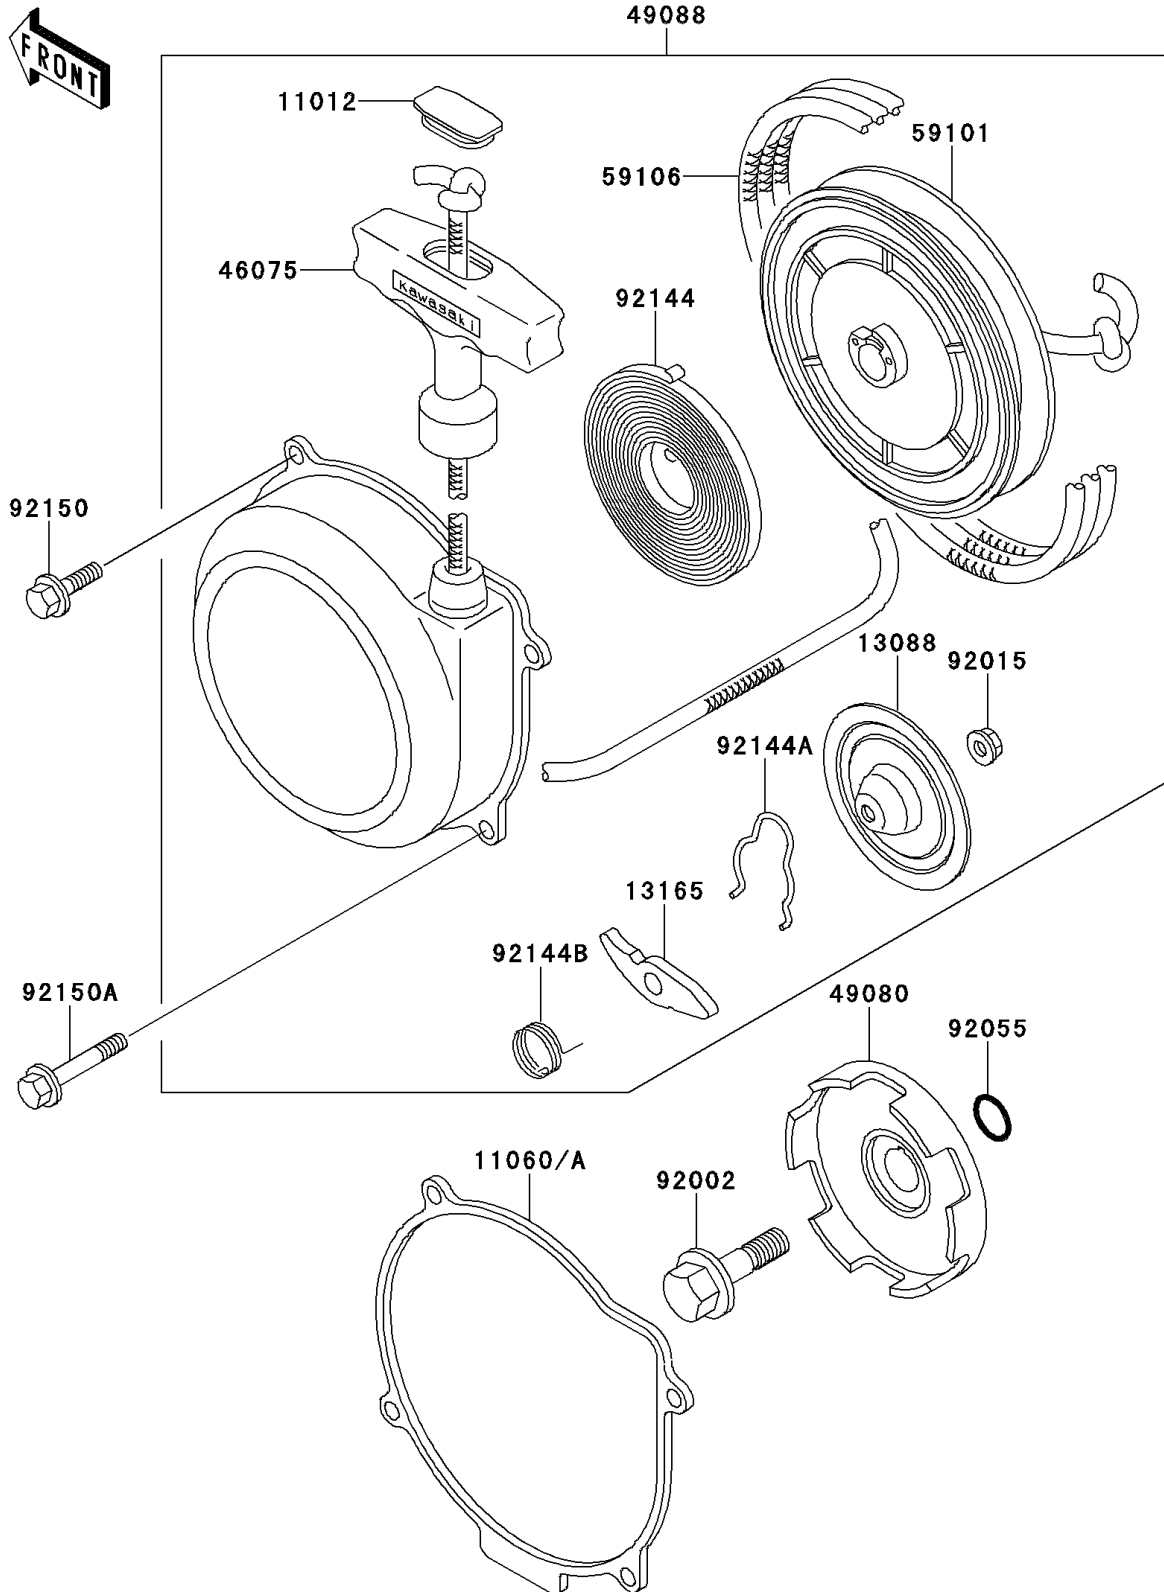

1994 Bayou 300 4X4 PARTS DIAGRAM

Recoil Starter

E3040

1994 Bayou 300 4X4 PARTS LIST

Recoil Starter

ITEM NAME	PART NUMBER	QUANTITY
CAP,RECOIL GRIP (Ref # 11012)	11012-1420	1
GASKET,RECOIL STARTER (Ref # 11060)	11060-1232	1
PLATE-FRICTION,RECOIL (Ref # 13088)	13088-1073	1
PAWL,RECOIL (Ref # 13165)	13165-1123	1
GRIP,RECOIL (Ref # 46075)	46075-1073	1
PULLEY-STARTING (Ref # 49080)	49080-1055	1
STARTER-RECOIL (Ref # 49088)	49088-1056	1
REEL (Ref # 59101)	59101-1109	1
ROPE (Ref # 59106)	59106-1103	1
BOLT,FLANGED,10X40 (Ref # 92002)	92002-1296	1
NUT,6MM (Ref # 92015)	92015-1464	1
RING-O,16.8MM (Ref # 92055)	92055-1235	1
SPRING,RECOIL (Ref # 92144)	92144-1205	1
SPRING,FRICTION (Ref # 92144A)	92144-1206	1
SPRING,RETURN (Ref # 92144B)	92144-1207	1
BOLT (Ref # 92150)	92150-1916	1
BOLT (Ref # 92150A)	92150-1917	1