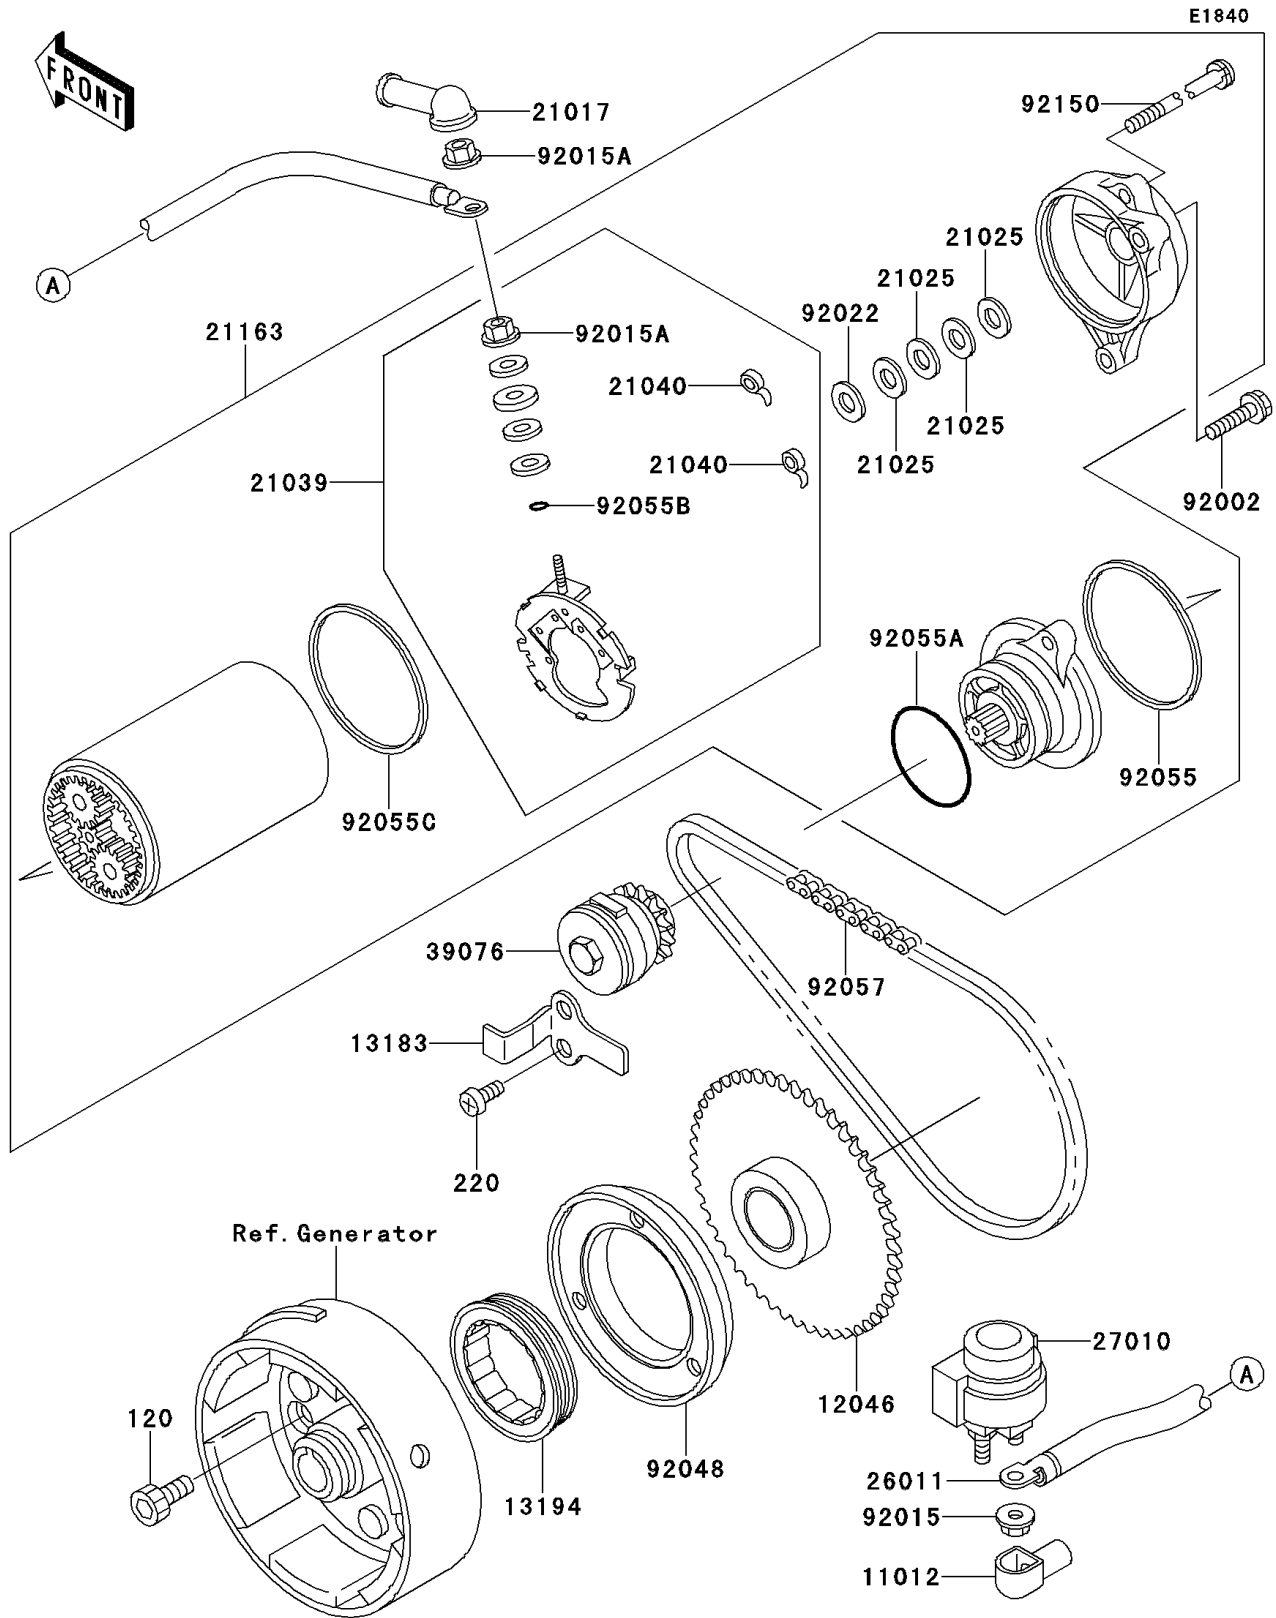

1994 Bayou 300 4X4 PARTS DIAGRAM

Starter Motor

1994 Bayou 300 4X4 PARTS LIST

Starter Motor

ITEM NAME	PART NUMBER	QUANTITY
BOLT-SOCKET (Ref # 120)	120P0816	1
SCREW-PAN-CROS,6X12 (Ref # 220)	220B0612	1
CAP,TERMINAL (Ref # 11012)	11012-1354	1
SPROCKET,STARTER (Ref # 12046)	12046-1077	1
PLATE,STARTER CHAIN (Ref # 13183)	13183-1002	1
CLUTCH-ONEWAY (Ref # 13194)	13194-1091	1
GROMMET,STARTER TERMINAL (Ref # 21017)	21017-017	1
WASHER,9.1X18X0.2 (Ref # 21025)	21025-011	1
BRUSH,CARBON (Ref # 21039)	21039-1063	1
SPRING-BRUSH (Ref # 21040)	21040-1057	1
STARTER-ELECTRIC (Ref # 21163)	21163-1141	1
WIRE-LEAD,STATER MOTOR (Ref # 26011)	26011-1327	1
SWITCH,STARTER (Ref # 27010)	27010-1314	1
LIMITER,STARTER IDLE GEAR (Ref # 39076)	39076-1054	1
BOLT (Ref # 92002)	92002-1664	1
NUT,FLANGED,6MM (Ref # 92015)	92015-1367	1
NUT,STARTER MOTOR (Ref # 92015A)	92015-1476	1
WASHER,9.1X18X0.8 (Ref # 92022)	92022-1132	1
RACE,ONEWAY CLUTCH (Ref # 92048)	92048-1095	1
RING-O,64MM (Ref # 92055)	92055-1086	1
RING-O,42.8MM (Ref # 92055A)	92055-1313	1
RING-O,4.5X2.0 (Ref # 92055B)	92055-1370	1
RING-O,STARTER MOTOR (Ref # 92055C)	92055-1381	1
CHAIN,STARTER,KEC29H,64L (Ref # 92057)	92057-1196	1
BOLT,STARTER MOTOR (Ref # 92150)	92150-1138	1