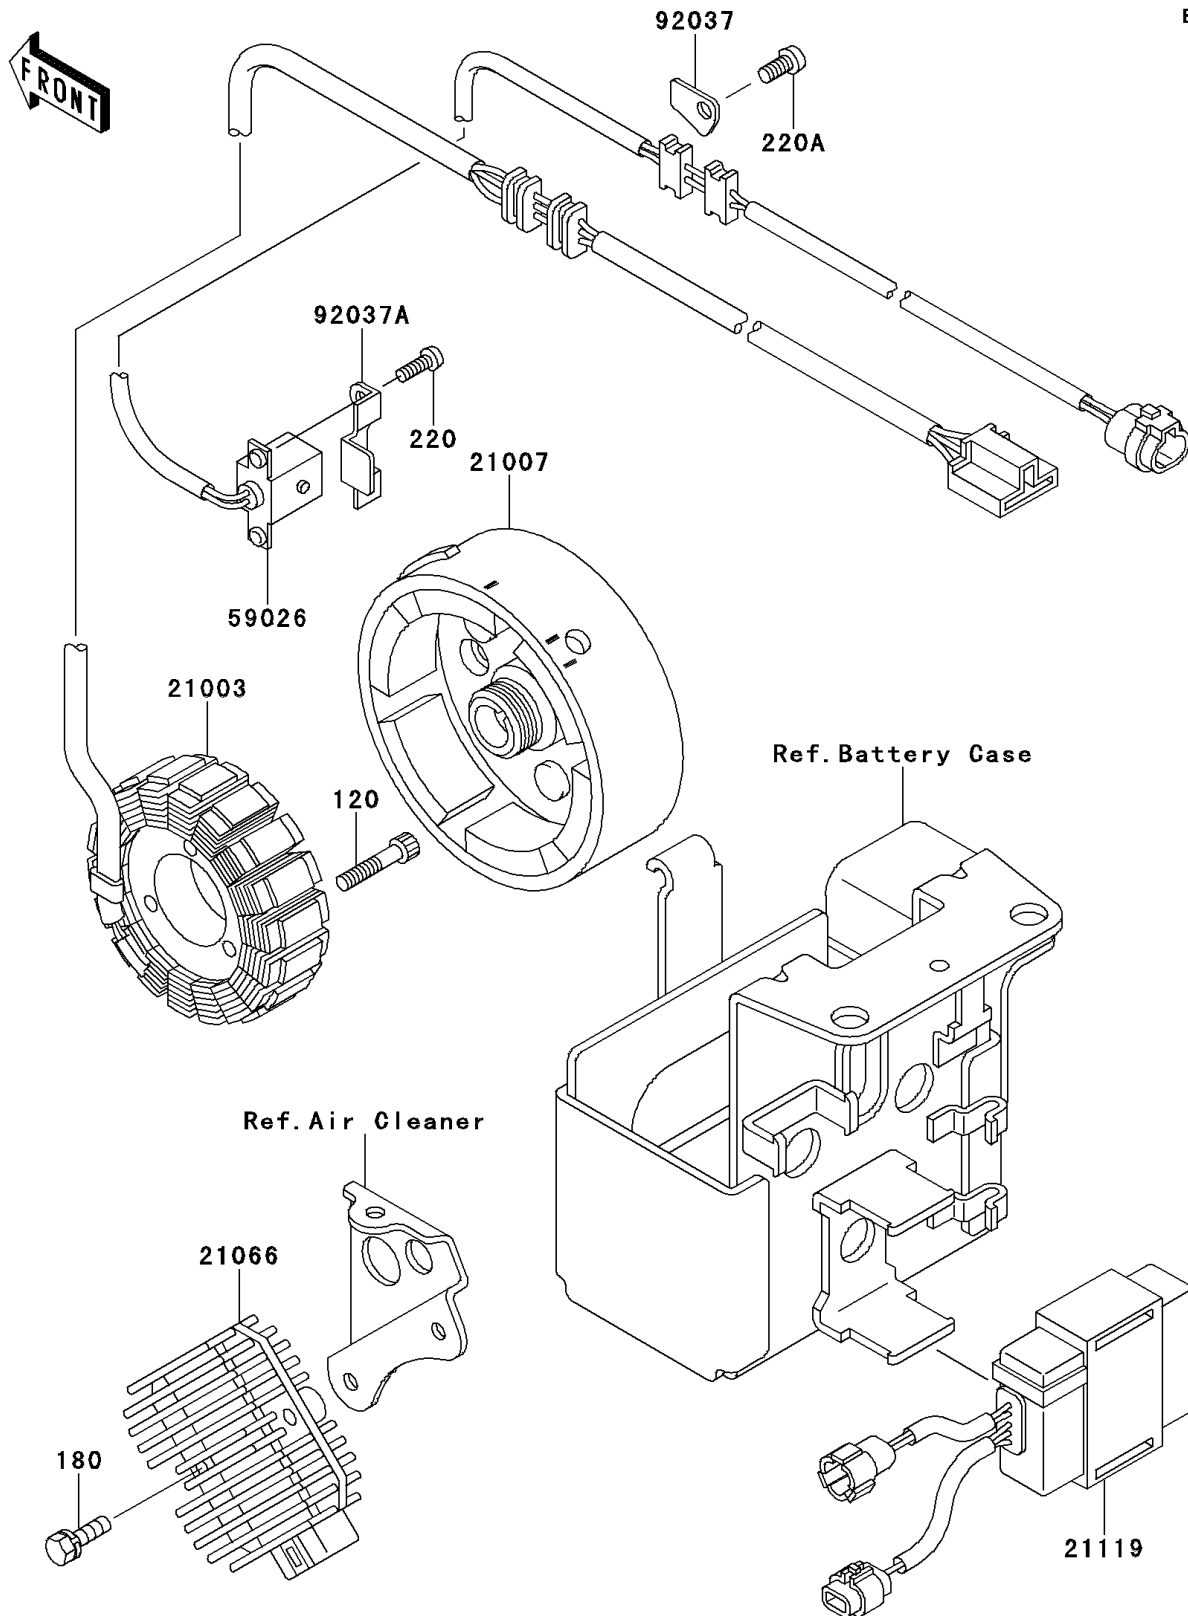

1994 Bayou 300 4X4 PARTS DIAGRAM

Generator

E1810

1994 Bayou 300 4X4 PARTS LIST

Generator

ITEM NAME	PART NUMBER	QUANTITY
BOLT-SOCKET,6X30 (Ref # 120)	120P0630	1
BOLT-UPSET-WS (Ref # 180)	180D0620	1
SCREW-PAN-CROS (Ref # 220)	220B0514	1
SCREW-PAN-CROS,6X12 (Ref # 220A)	220B0612	1
STATOR (Ref # 21003)	21003-1276	1
ROTOR (Ref # 21007)	21007-1179	1
REGULATOR-VOLTAGE (Ref # 21066)	21066-1089	1
IGNITER (Ref # 21119)	21119-1369	1
COIL-PULSING (Ref # 59026)	59026-1092	1
CLAMP,WIRING HARNESS (Ref # 92037)	92037-1656	1
CLAMP (Ref # 92037A)	92037-1987	1