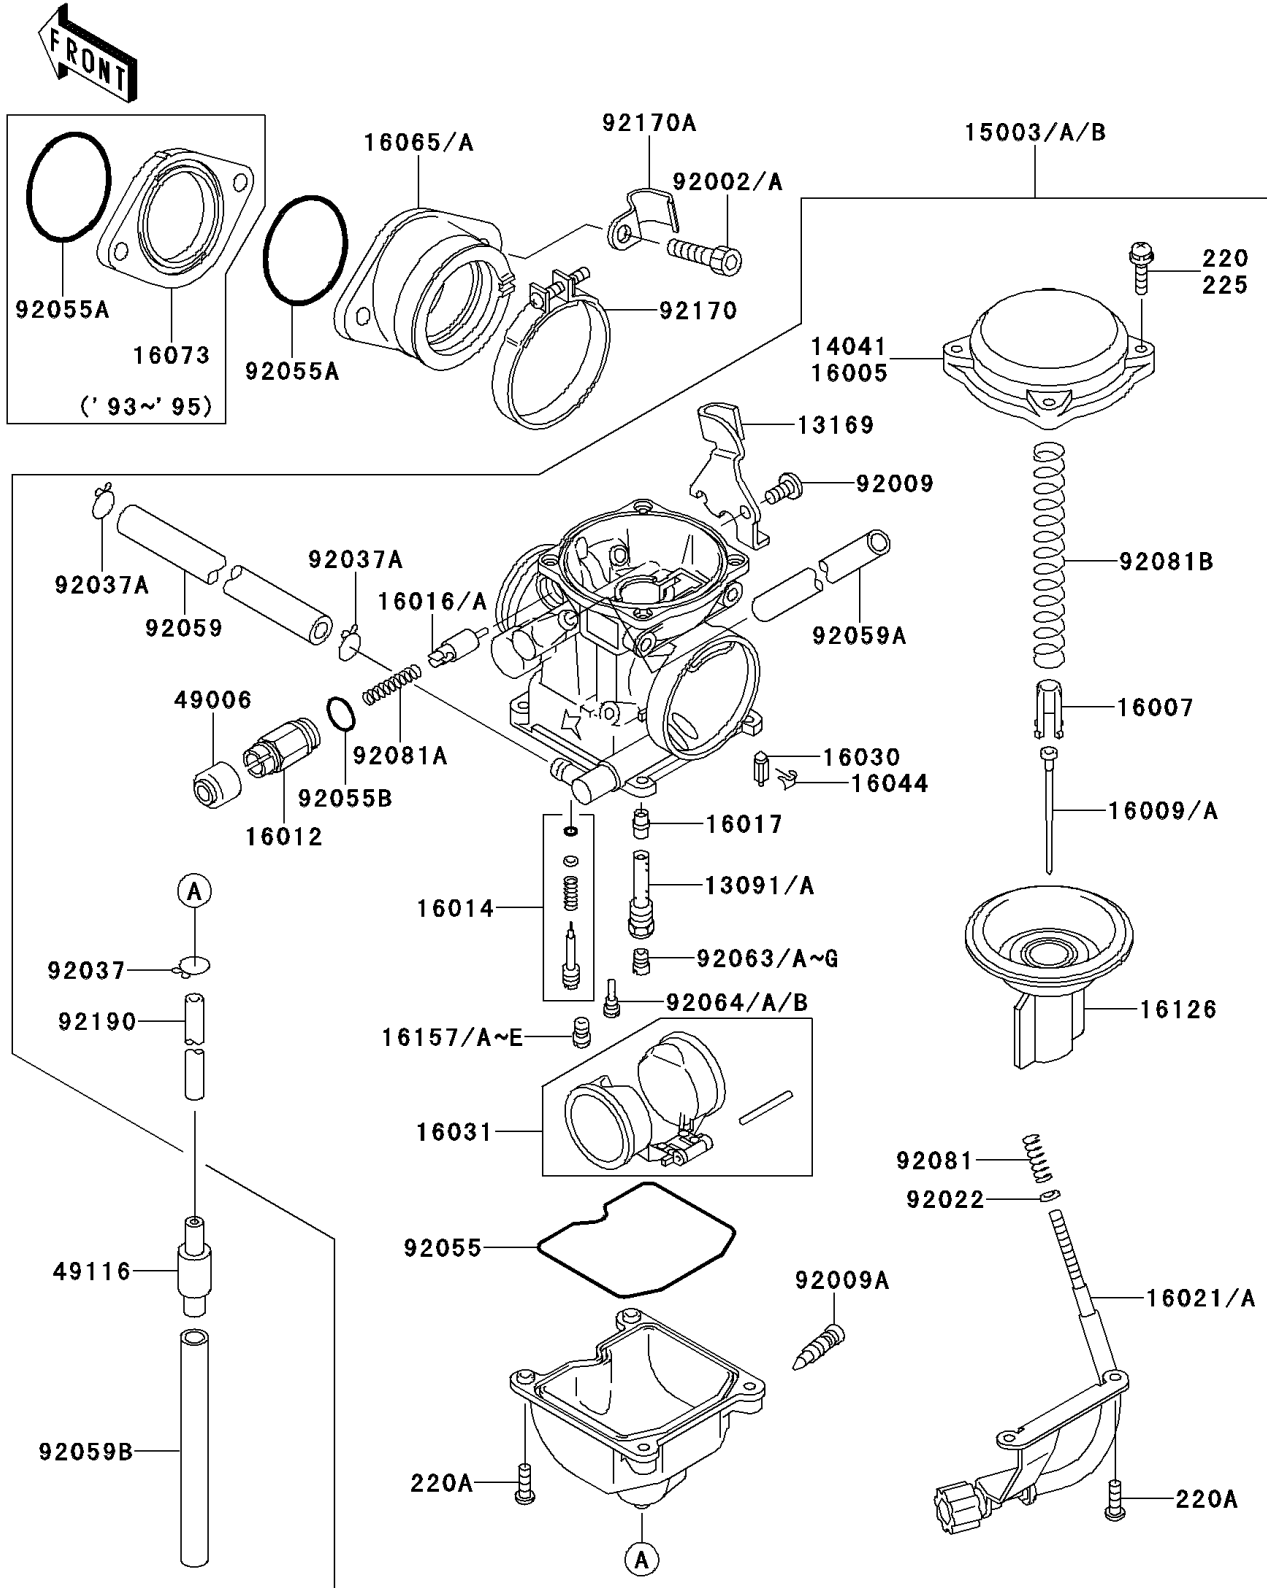

1994 Bayou 300 4X4 PARTS DIAGRAM

Carburetor

E1611

1994 Bayou 300 4X4 PARTS LIST

Carburetor

ITEM NAME	PART NUMBER	QUANTITY
HOLDER,NEEDLE JET (Ref # 13091)	13091-1259	1
PLATE,THROTTLE CABLE (Ref # 13169)	13169-1197	1
CARBURETOR-ASSY (Ref # 15003)	15003-1075	1
TOP-CHAMBER,MIXING (Ref # 16005)	16005-1056	1
SEAT-SPRING,THROTTLE VALVE (Ref # 16007)	16007-1120	1
NEEDLE-JET,N36W (Ref # 16009)	16009-1503	1
CAP-STARTER PLUNGER (Ref # 16012)	16012-1055	1
SCREW-PILOT AIR (Ref # 16014)	16014-1081	1
PLUNGER,STARTER (Ref # 16016)	16016-1065	1
JET-NEEDLE,#6 (Ref # 16017)	16017-1270	1
SCREW-THROTTLE STOP (Ref # 16021)	16021-1115	1
VALVE-FLOAT (Ref # 16030)	16030-1007	1
FLOAT (Ref # 16031)	16031-1077	1
CLAMP,FLOAT VALVE (Ref # 16044)	16044-007	1
HOLDER-CARBURETOR (Ref # 16065)	16065-1177	1
INSULATOR (Ref # 16073)	16073-1074	1
VALVE,VACUUM (Ref # 16126)	16126-1199	1
JET-STARTER,#58 (Ref # 16157)	16157-1057	1
JET-STARTER,#60 (Ref # 16157A)	16157-1058	1
JET-STARTER,#62 (Ref # 16157B)	16157-1059	1
BOOT,STARTER PLUNGER (Ref # 49006)	49006-1165	1
VALVE-ASSY (Ref # 49116)	49116-1126	1
BOLT,SOCKET,6X25 (Ref # 92002)	92002-1093	1
SCREW,5X10 (Ref # 92009)	92009-1365	1
SCREW-PAN-CROS (Ref # 220A)	220D0414	1
SCREW-PAN-WSP-CROS (Ref # 225)	225C0418	1
SCREW,DRAIN,M6X0.75 (Ref # 92009A)	92009-1551	1
WASHER,PLAIN,STOP SPRING (Ref # 92022)	92022-1480	1
CLAMP,TUBE (Ref # 92037)	92037-1201	1