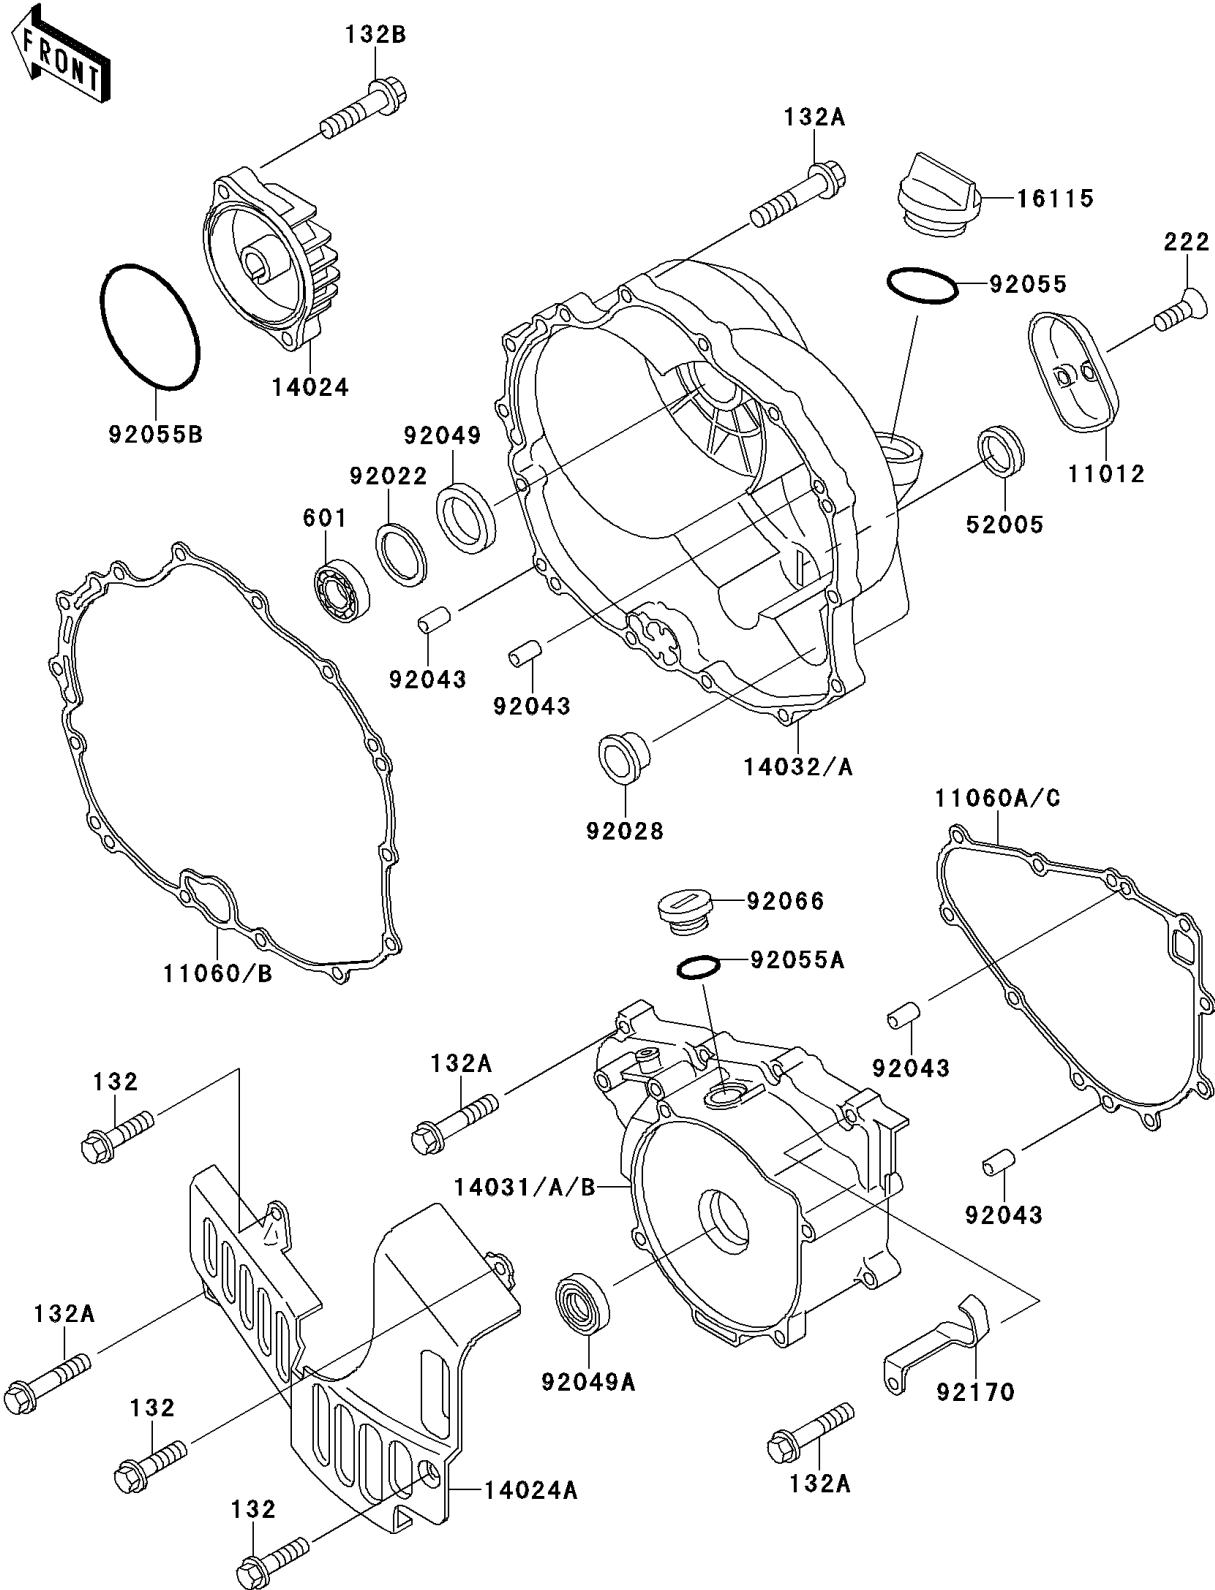

1994 Bayou 300 4X4 PARTS DIAGRAM

Engine Cover(s)

E1431

1994 Bayou 300 4X4 PARTS LIST

Engine Cover(s)

ITEM NAME	PART NUMBER	QUANTITY
BOLT-FLANGED-SMALL (Ref # 132)	132J0612	1
BOLT-FLANGED-SMALL (Ref # 132A)	132J0630	1
BOLT-FLANGED-SMALL (Ref # 132B)	132Y0625	1
SCREW-CSK-RD-CROS (Ref # 222)	222C0512	1
BEARING-BALL,#6202C3 (Ref # 601)	601B6202	1
CAP,CLUTCH RELEASE (Ref # 11012)	11012-1644	1
GASKET,CLUTCH COVER (Ref # 11060)	11060-1230	1
GASKET,GENERATOR COVER (Ref # 11060A)	11060-1231	1
COVER,OIL FILTER (Ref # 14024)	14024-1062	1
COVER (Ref # 14024A)	14024-1655	1
COVER-GENERATOR (Ref # 14031)	14031-1319	1
COVER-CLUTCH (Ref # 14032)	14032-1434	1
CAP-OIL FILLER (Ref # 16115)	16115-1009	1
GAUGE,OIL LEVEL (Ref # 52005)	52005-1009	1
WASHER,25.3X33X1 (Ref # 92022)	92022-1109	1
BUSHING (Ref # 92028)	92028-1544	1
PIN,6.2X8X14 (Ref # 92043)	92043-1263	1
SEAL-OIL,SCY 15X30X7 (Ref # 92049)	92049-1158	1
SEAL-OIL,TC25356 (Ref # 92049A)	92049-1317	1
RING-O,31.5X2.6 (Ref # 92055)	92055-049	1
RING-O (Ref # 92055A)	92055-1146	1
RING-O,63.6X2.4 (Ref # 92055B)	92055-1433	1
PLUG,COVER (Ref # 92066)	92066-1163	1
CLAMP (Ref # 92170)	92170-1065	1