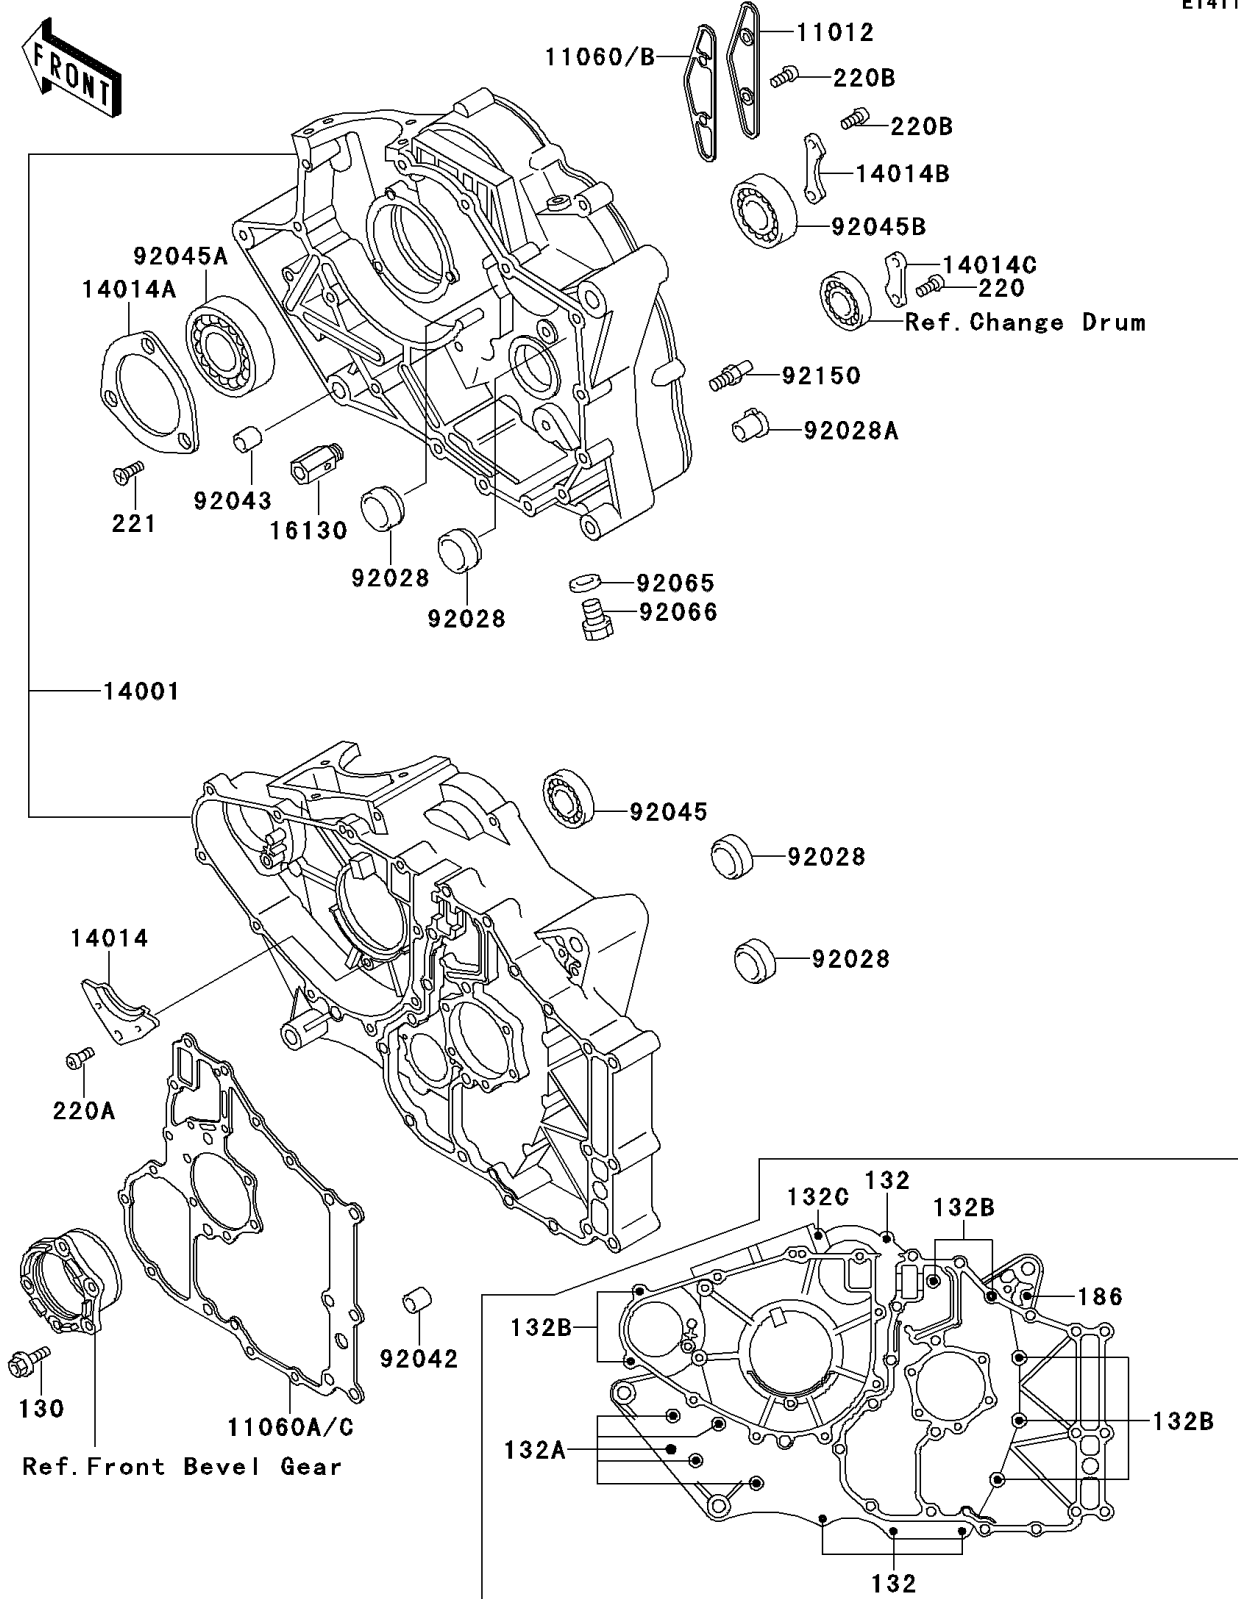

1994 Bayou 300 4X4 PARTS DIAGRAM

Crankcase

E1411

1994 Bayou 300 4X4 PARTS LIST

Crankcase

ITEM NAME	PART NUMBER	QUANTITY
BOLT-FLANGED,6X20 (Ref # 130)	130P0620	1
BOLT-FLANGED-SMALL (Ref # 132)	132Y0635	1
BOLT-FLANGED-SMALL (Ref # 132A)	132Y0655	1
BOLT-FLANGED-SMALL (Ref # 132B)	132Y0665	1
BOLT-FLANGED-SMALL (Ref # 132C)	132Y0685	1
BOLT-UPSET-WP (Ref # 186)	186D0614	1
SCREW-PAN-CROS,6X10 (Ref # 220)	220B0610	1
SCREW-PAN-CROS,6X12 (Ref # 220A)	220B0612	1
SCREW-PAN-CROS,6X14 (Ref # 220B)	220B0614	1
SCREW-CSK-CROS,6X16 (Ref # 221)	221B0616	1
CAP (Ref # 11012)	11012-1643	1
GASKET,OIL LINE CAP (Ref # 11060)	11060-1228	1
GASKET,GEAR CASE (Ref # 11060A)	11060-1229	1
SET-CRANKCASE (Ref # 14001)	14001-5325	1
PLATE-POSITION,CAM CHAIN (Ref # 14014)	14014-035	1
PLATE-POSITION,CRANK BEARING (Ref # 14014A)	14014-1004	1
PLATE-POSITION (Ref # 14014B)	14014-1069	1
PLATE-POSITION,CHANGE DRUM (Ref # 14014C)	14014-1070	1
VALVE-ASSY-RELIEF (Ref # 16130)	16130-1001	1
BUSHING,23X30X13 (Ref # 92028)	92028-132	1
BUSHING (Ref # 92028A)	92028-1386	1
PIN,DOWEL,12X14 (Ref # 92042)	92042-031	1
PIN,11.5X14X14 (Ref # 92043)	92043-1279	1
BEARING-BALL,6004TMB (Ref # 92045)	92045-1118	1
BEARING-BALL (Ref # 92045A)	92045-1172	1
BEARING-BALL (Ref # 92045B)	92045-1173	1
GASKET,12X22X2,DRAIN PLUG (Ref # 92065)	92065-097	1
PLUG,OIL DRAIN,12X15 (Ref # 92066)	92066-1174	1
BOLT,RETURN SPRING (Ref # 92150)	92150-1106	1