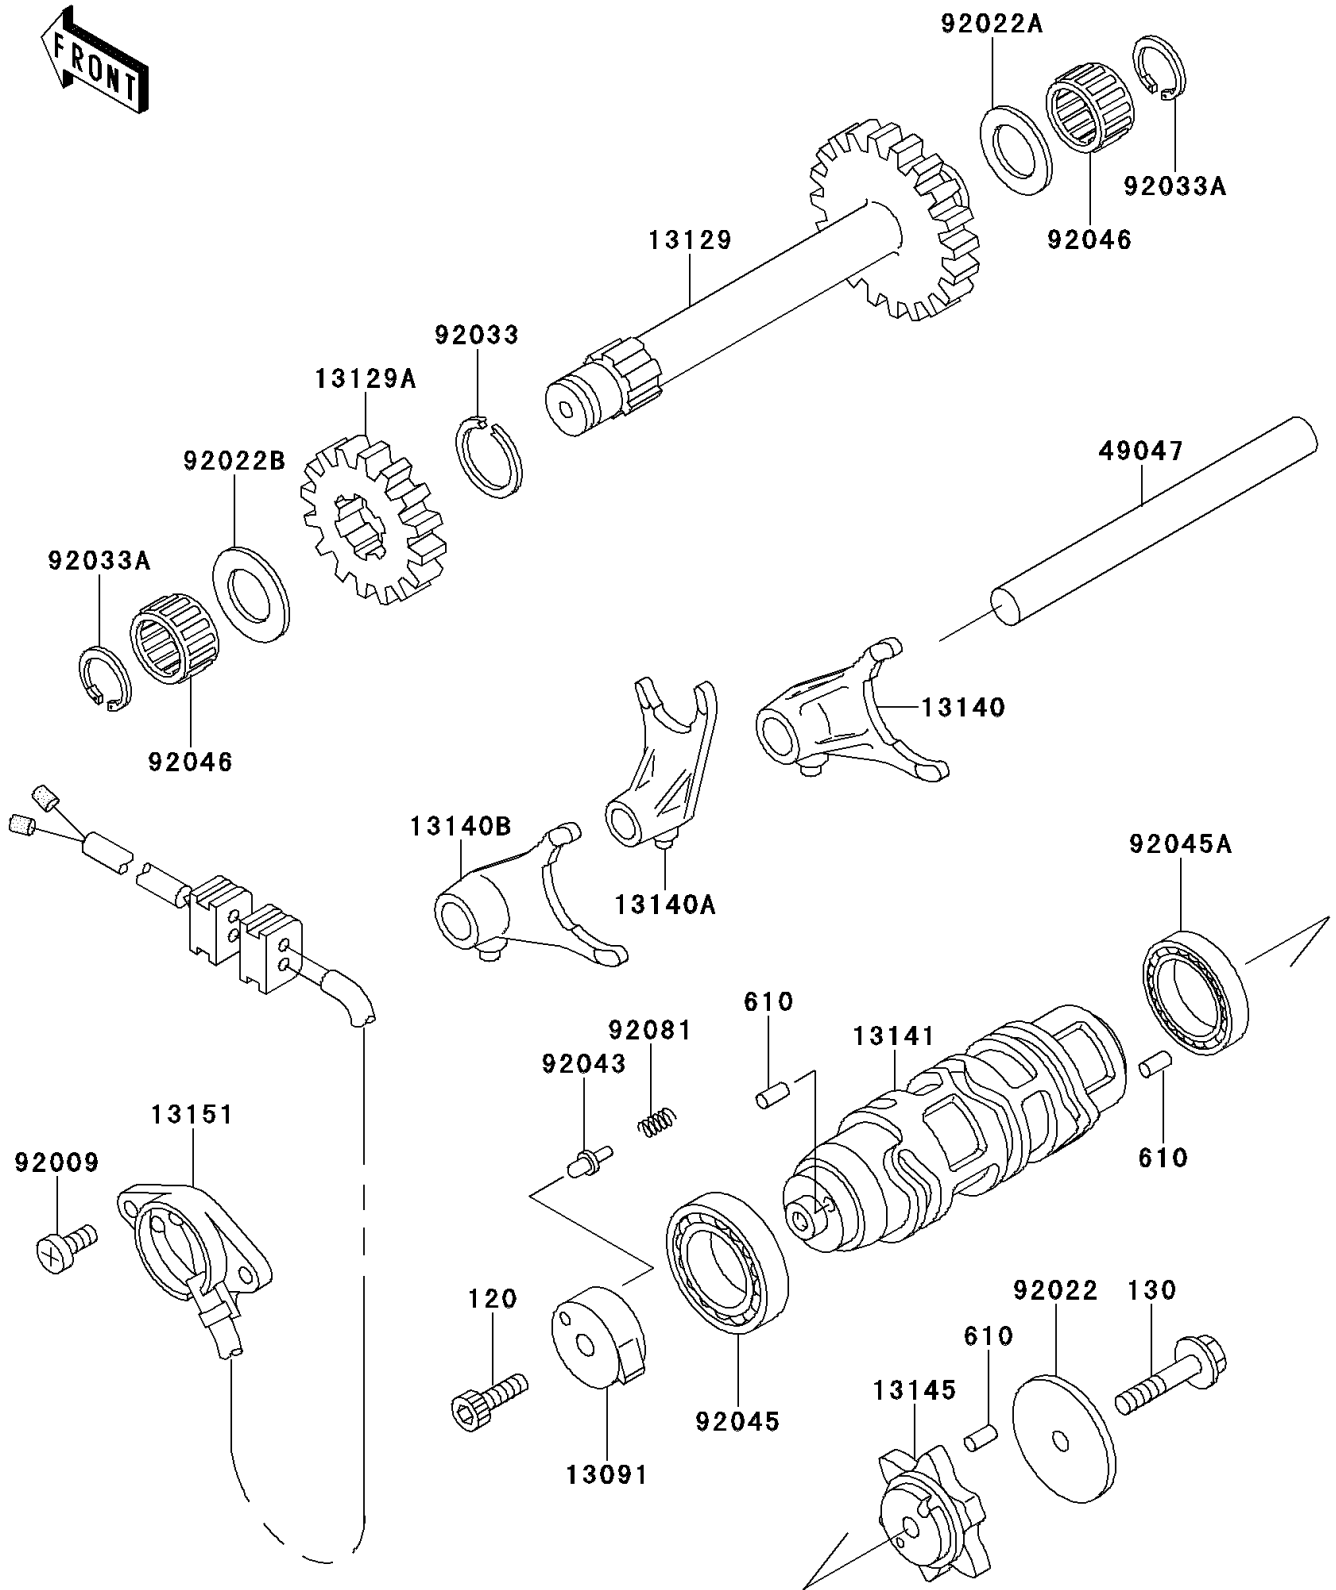

1994 Bayou 300 4X4 PARTS DIAGRAM

Gear Change Drum/Shift Fork(s)

E1362

1994 Bayou 300 4X4 PARTS LIST

Gear Change Drum/Shift Fork(s)

ITEM NAME	PART NUMBER	QUANTITY
BOLT-SOCKET,6X20 (Ref # 120)	120Q0620	1
BOLT-FLANGED,6X30 (Ref # 130)	130G0630	1
ROLLER,4X10 (Ref # 610)	610A0410	1
HOLDER,NEUTRAL SWITCH (Ref # 13091)	13091-1443	1
GEAR-REVERSE (Ref # 13129)	13129-1705	1
GEAR-REVERSE,20T (Ref # 13129A)	13129-1706	1
FORK-SHIFT (Ref # 13140)	13140-1172	1
FORK-SHIFT (Ref # 13140A)	13140-1173	1
FORK-SHIFT (Ref # 13140B)	13140-1174	1
DRUM-CHANGE (Ref # 13141)	13141-1152	1
CAM-CHANGE DRUM (Ref # 13145)	13145-1057	1
SWITCH-COMP (Ref # 13151)	13151-1079	1
ROD-SHIFT (Ref # 49047)	49047-1077	1
SCREW,5X14 (Ref # 92009)	92009-1341	1
WASHER,6.2X38X1.2 (Ref # 92022)	92022-1500	1
WASHER,17.3X28X1 (Ref # 92022A)	92022-255	1
WASHER,17.3X30X1.4 (Ref # 92022B)	92022-270	1
RING-SNAP,20X25.5X1.2 (Ref # 92033)	92033-025	1
RING-SNAP (Ref # 92033A)	92033-032	1
PIN (Ref # 92043)	92043-1287	1
BEARING-BALL,6805 (Ref # 92045)	92045-1122	1
BEARING-BALL,6905X1 (Ref # 92045A)	92045-1150	1
BEARING-NEEDLE,K17X23X13.8 (Ref # 92046)	92046-1184	1
SPRING (Ref # 92081)	92081-1763	1