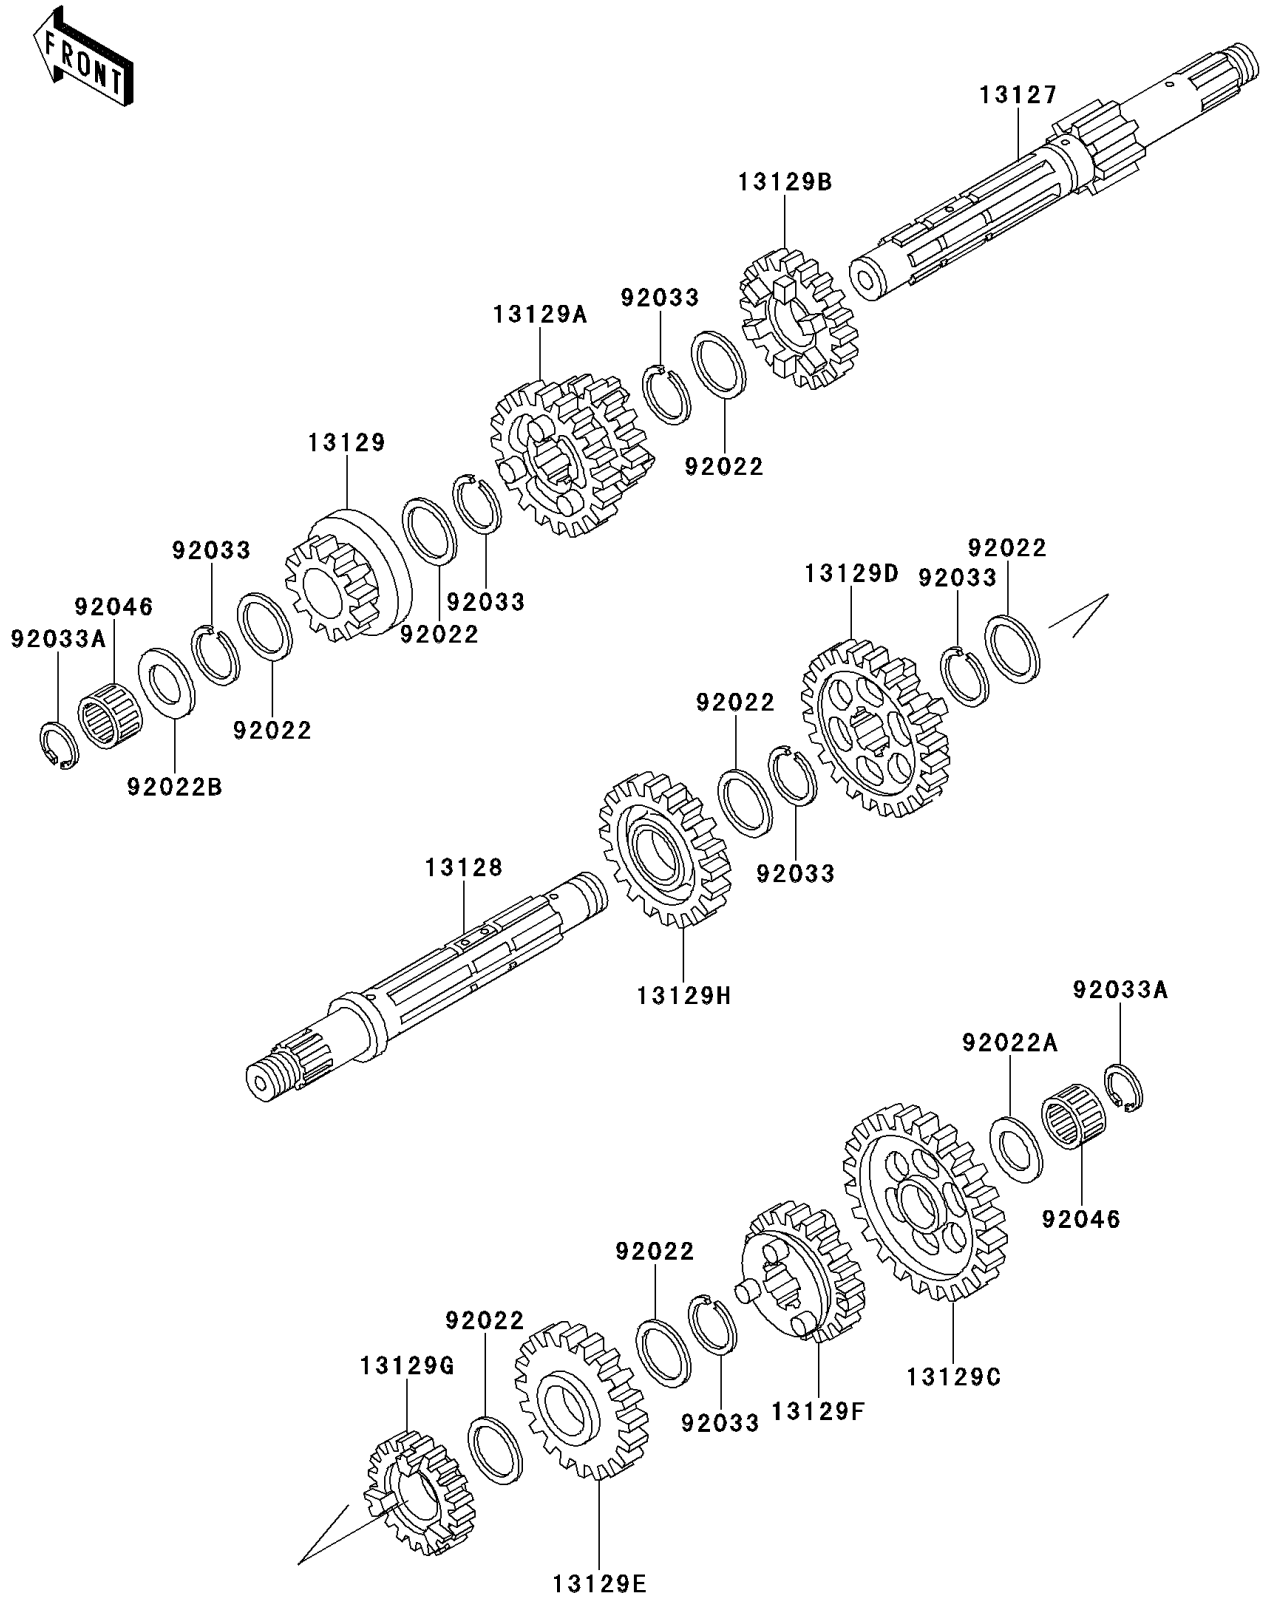

## 1994 Bayou 300 4X4 PARTS DIAGRAM

Transmission

E1361

## 1994 Bayou 300 4X4 PARTS LIST

Transmission

ITEM NAME	PART NUMBER	QUANTITY
SHAFT-TRANSMISSION INPUT,11T (Ref # 13127)	13127-1127	1
SHAFT-TRANSMISSION OUTPUT (Ref # 13128)	13128-1132	1
GEAR,INPUT 2ND,14T (Ref # 13129)	13129-1680	1
GEAR,INPUT TOP&3RD,26T&19T (Ref # 13129A)	13129-1681	1
GEAR,INPUT 4TH,23T (Ref # 13129B)	13129-1682	1
GEAR,OUTPUT LOW,34T (Ref # 13129C)	13129-1683	1
GEAR,OUTPUT 2ND,27T (Ref # 13129D)	13129-1684	1
GEAR,OUTPUT 3RD,26T (Ref # 13129E)	13129-1685	1
GEAR,OUTPUT 4TH,23T (Ref # 13129F)	13129-1686	1
GEAR,OUTPUT TOP,20T (Ref # 13129G)	13129-1687	1
GEAR-REVERSE,26T (Ref # 13129H)	13129-1688	1
WASHER,22.3X27X0.5 (Ref # 92022)	92022-198	1
WASHER,17.3X28X1 (Ref # 92022A)	92022-255	1
WASHER,17.3X30X1.4 (Ref # 92022B)	92022-270	1
RING-SNAP,20X25.5X1.2 (Ref # 92033)	92033-025	1
RING-SNAP (Ref # 92033A)	92033-032	1
BEARING-NEEDLE,K17X23X13.8 (Ref # 92046)	92046-1184	1