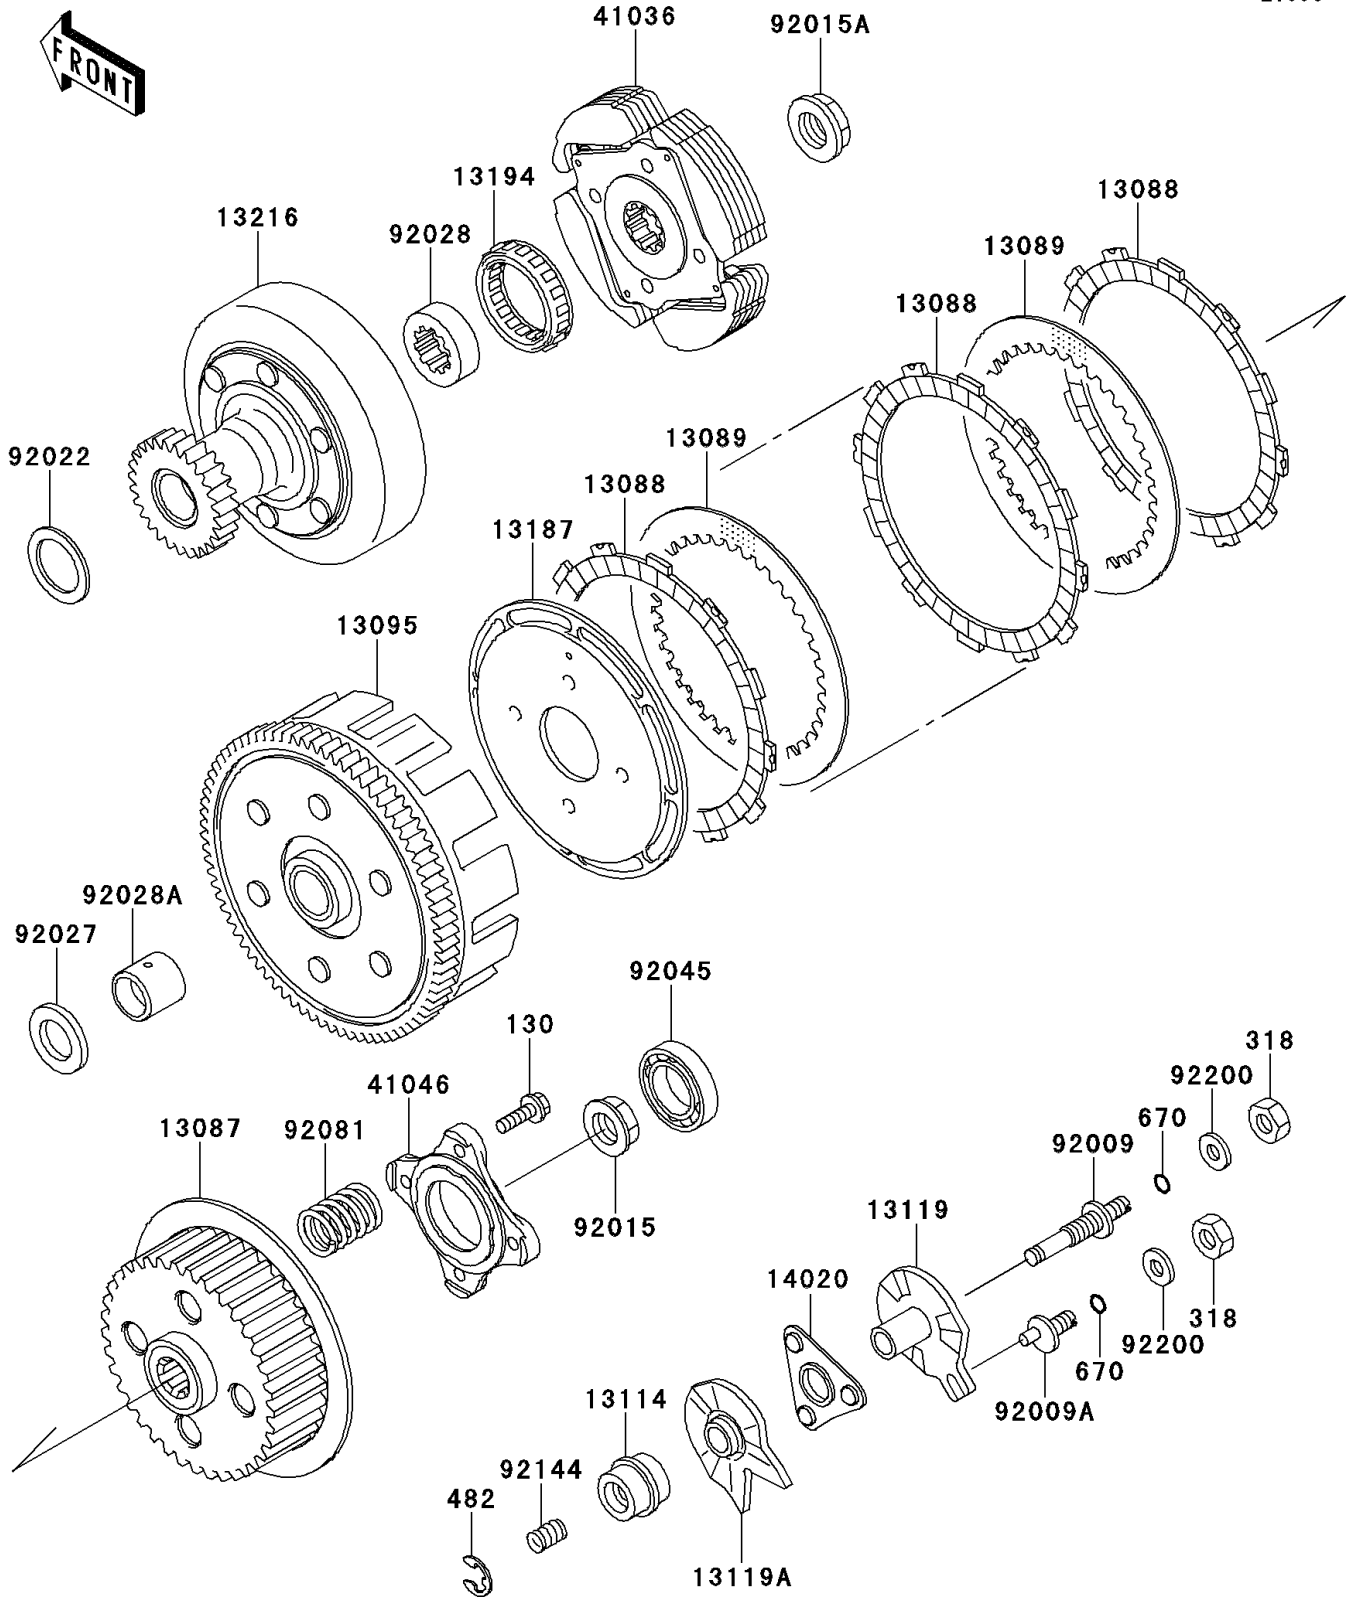

## 1994 Bayou 300 4X4 PARTS DIAGRAM

Clutch

E1350

## 1994 Bayou 300 4X4 PARTS LIST

### Clutch

ITEM NAME	PART NUMBER	QUANTITY
BOLT-FLANGED,6X20 (Ref # 130)	130P0620	1
NUT-HEX-SMALL,8MM (Ref # 318)	318B0800	1
CIRCLIP-TYPE-E,7MM (Ref # 482)	482J7000	1
O RING,8MM (Ref # 670)	670B1508	1
HUB-CLUTCH (Ref # 13087)	13087-1065	1
PLATE-FRICTION (Ref # 13088)	13088-041	1
PLATE-CLUTCH (Ref # 13089)	13089-1005	1
HOUSING-COMP-CLUTCH (Ref # 13095)	13095-1133	1
PUSHER-CLUTCH (Ref # 13114)	13114-1060	1
CAM-RELEASE (Ref # 13119)	13119-1067	1
CAM-RELEASE (Ref # 13119A)	13119-1070	1
PLATE-CLUTCH OPERATING (Ref # 13187)	13187-1081	1
CLUTCH-ONEWAY (Ref # 13194)	13194-1055	1
GEAR-COMP,CLUTCH,FR (Ref # 13216)	13216-1073	1
RETAINER,CLUTCH RELEASE (Ref # 14020)	14020-1092	1
HUB-ASSY,CLUTCH,FR (Ref # 41036)	41036-1122	1
HOUSING-BEARING (Ref # 41046)	41046-1063	1
SCREW (Ref # 92009)	92009-1525	1
SCREW (Ref # 92009A)	92009-1526	1
NUT,16MM (Ref # 92015)	92015-1465	1
NUT,18MM (Ref # 92015A)	92015-1512	1
WASHER,27.3X38X0.8 (Ref # 92022)	92022-1989	1
COLLAR,20.5X34X4 (Ref # 92027)	92027-1888	1
BUSHING,CLUTCH,FR (Ref # 92028)	92028-1370	1
BUSHING,CLUTCH (Ref # 92028A)	92028-1371	1
BEARING-BALL,#6905 (Ref # 92045)	92045-036	1
SPRING,CLUTCH (Ref # 92081)	92081-1848	1
SPRING (Ref # 92144)	92144-1272	1
WASHER,8.5X18X2.3 (Ref # 92200)	92200-1213	1