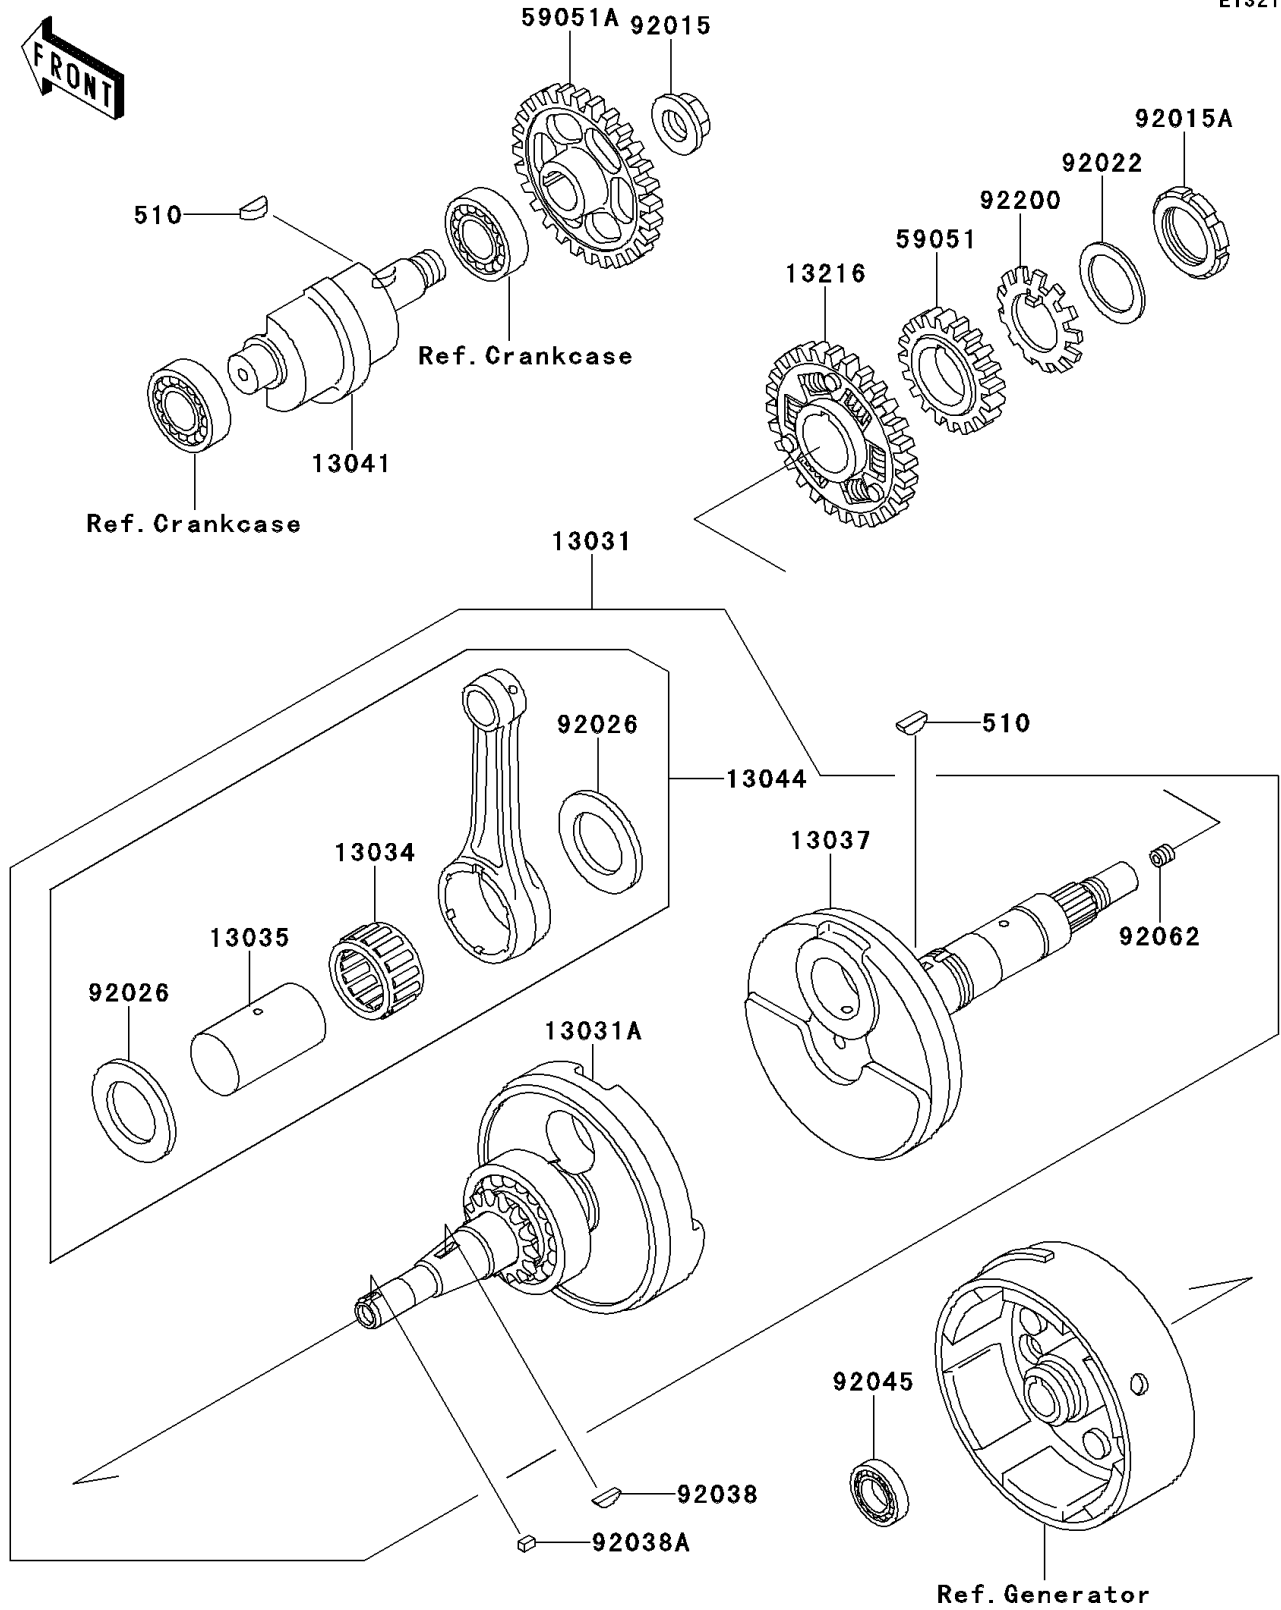

## 1994 Bayou 300 4X4 PARTS DIAGRAM

Crankshaft

E1321

## 1994 Bayou 300 4X4 PARTS LIST

### Crankshaft

ITEM NAME	PART NUMBER	QUANTITY
KEY-WOODRUFF (Ref # 510)	510A5100	1
CRANKSHAFT-COMP (Ref # 13031)	13031-1388	1
CRANKSHAFT-COMP,LH (Ref # 13031A)	13031-1402	1
BEARING-BIG END,PK32X43X22.4 (Ref # 13034)	13034-1061	1
PIN-CRANK (Ref # 13035)	13035-1067	1
CRANKSHAFT,RH (Ref # 13037)	13037-1499	1
BALANCER (Ref # 13041)	13041-1066	1
SET-CONNECTING ROD (Ref # 13044)	13044-5066	1
GEAR-COMP,BALANCER (Ref # 13216)	13216-1072	1
GEAR-SPUR,OIL PUMP,36T (Ref # 59051)	59051-1140	1
GEAR-SPUR,BALANCER,44T (Ref # 59051A)	59051-1141	1
NUT,16MM (Ref # 92015)	92015-1465	1
NUT,PUMP GEAR,30MM (Ref # 92015A)	92015-1511	1
WASHER,30.3X38X0.5 (Ref # 92022)	92022-1987	1
SPACER,32X51.5X1.2 (Ref # 92026)	92026-1232	1
KEY,WOODRUFF (Ref # 92038)	92038-001	1
KEY,SUNK (Ref # 92038A)	92038-1051	1
BEARING-BALL,6903C3 (Ref # 92045)	92045-1266	1
NOZZLE (Ref # 92062)	92062-1056	1
WASHER,PUMP GEAR (Ref # 92200)	92200-1203	1