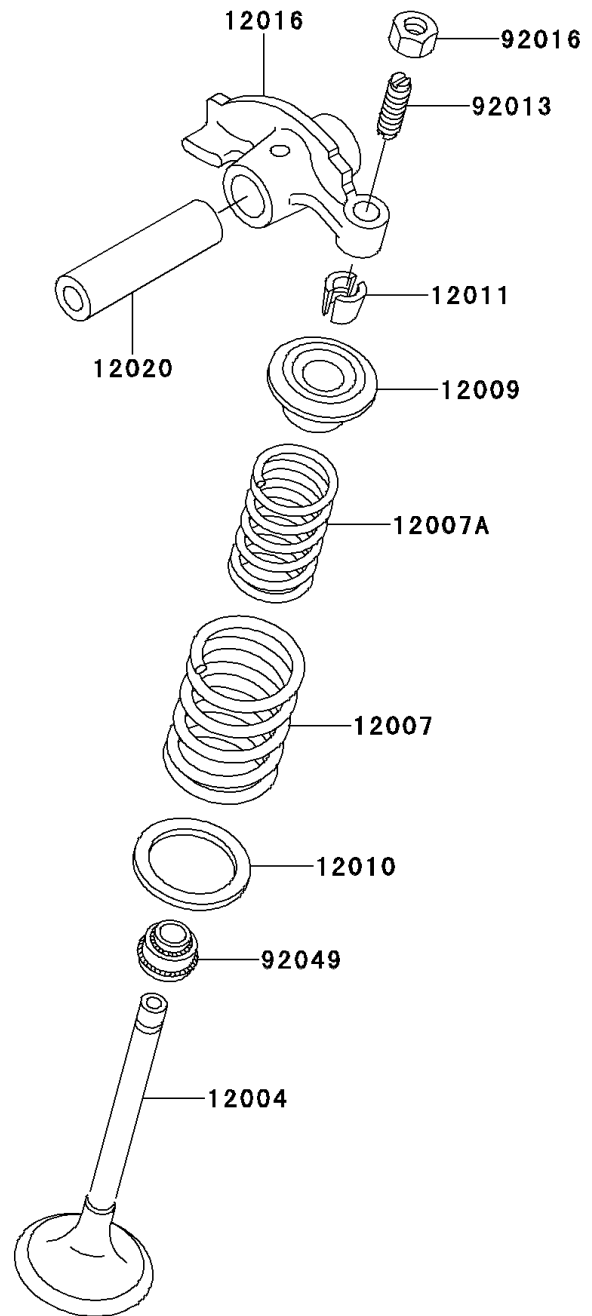

1994 Bayou 300 4X4 PARTS DIAGRAM

Valve(s)

E1210

1994 Bayou 300 4X4 PARTS LIST

Valve(s)

ITEM NAME	PART NUMBER	QUANTITY
SCREW-PAN-CROS,6X10 (Ref # 220)	220B0610	1
VALVE-INTAKE (Ref # 12004)	12004-1123	1
VALVE-EXHAUST (Ref # 12005)	12005-1005	1
SPRING-ENGINE VALVE,OUTER (Ref # 12007)	12007-013	1
SPRING-ENGINE VALVE,INNER (Ref # 12007A)	12007-014	1
RETAINER-VALVE SPRING (Ref # 12009)	12009-006	1
SEAT-SPRING,OUTER (Ref # 12010)	12010-005	1
COLLET,RETAINER (Ref # 12011)	12011-004	1
ARM-ROCKER (Ref # 12016)	12016-1078	1
SHAFT-ROCKER (Ref # 12020)	12020-004	1
PLATE-POSITION (Ref # 14014)	14014-034	1
SCREW,6MM (Ref # 92013)	92013-009	1
NUT,6MM (Ref # 92016)	92016-061	1
SEAL-OIL,RV37129.5 (Ref # 92049)	92049-016	1