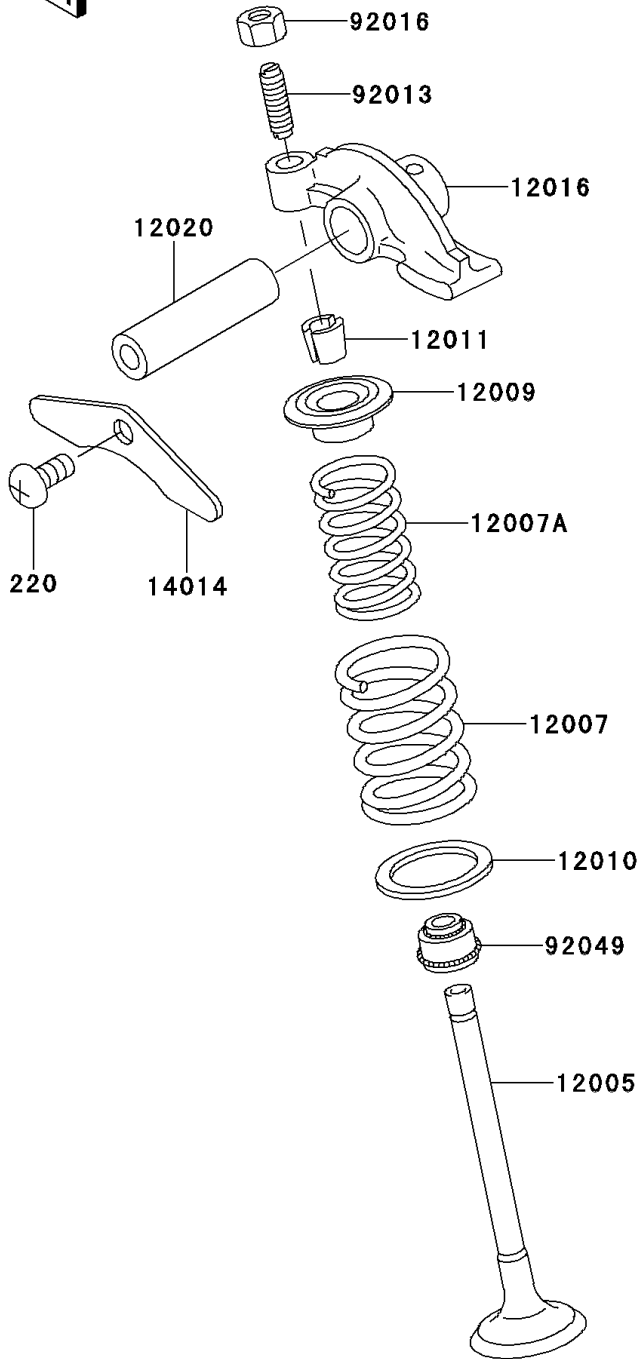

1994 Bayou 300 4X4 PARTS DIAGRAM

Valve(s)

E1210

1994 Bayou 300 4X4 PARTS LIST

Valve(s)

ITEM NAME	PART NUMBER	QUANTITY
SCREW-PAN-CROS,6X10 (Ref # 220)	220B0610	1
VALVE-INTAKE (Ref # 12004)	12004-1123	1
VALVE-EXHAUST (Ref # 12005)	12005-1005	1
SPRING-ENGINE VALVE,OUTER (Ref # 12007)	12007-013	1
SPRING-ENGINE VALVE,INNER (Ref # 12007A)	12007-014	1
RETAINER-VALVE SPRING (Ref # 12009)	12009-006	1
SEAT-SPRING,OUTER (Ref # 12010)	12010-005	1
COLLET,RETAINER (Ref # 12011)	12011-004	1
ARM-ROCKER (Ref # 12016)	12016-1078	1
SHAFT-ROCKER (Ref # 12020)	12020-004	1
PLATE-POSITION (Ref # 14014)	14014-034	1
SCREW,6MM (Ref # 92013)	92013-009	1
NUT,6MM (Ref # 92016)	92016-061	1
SEAL-OIL,RV37129.5 (Ref # 92049)	92049-016	1