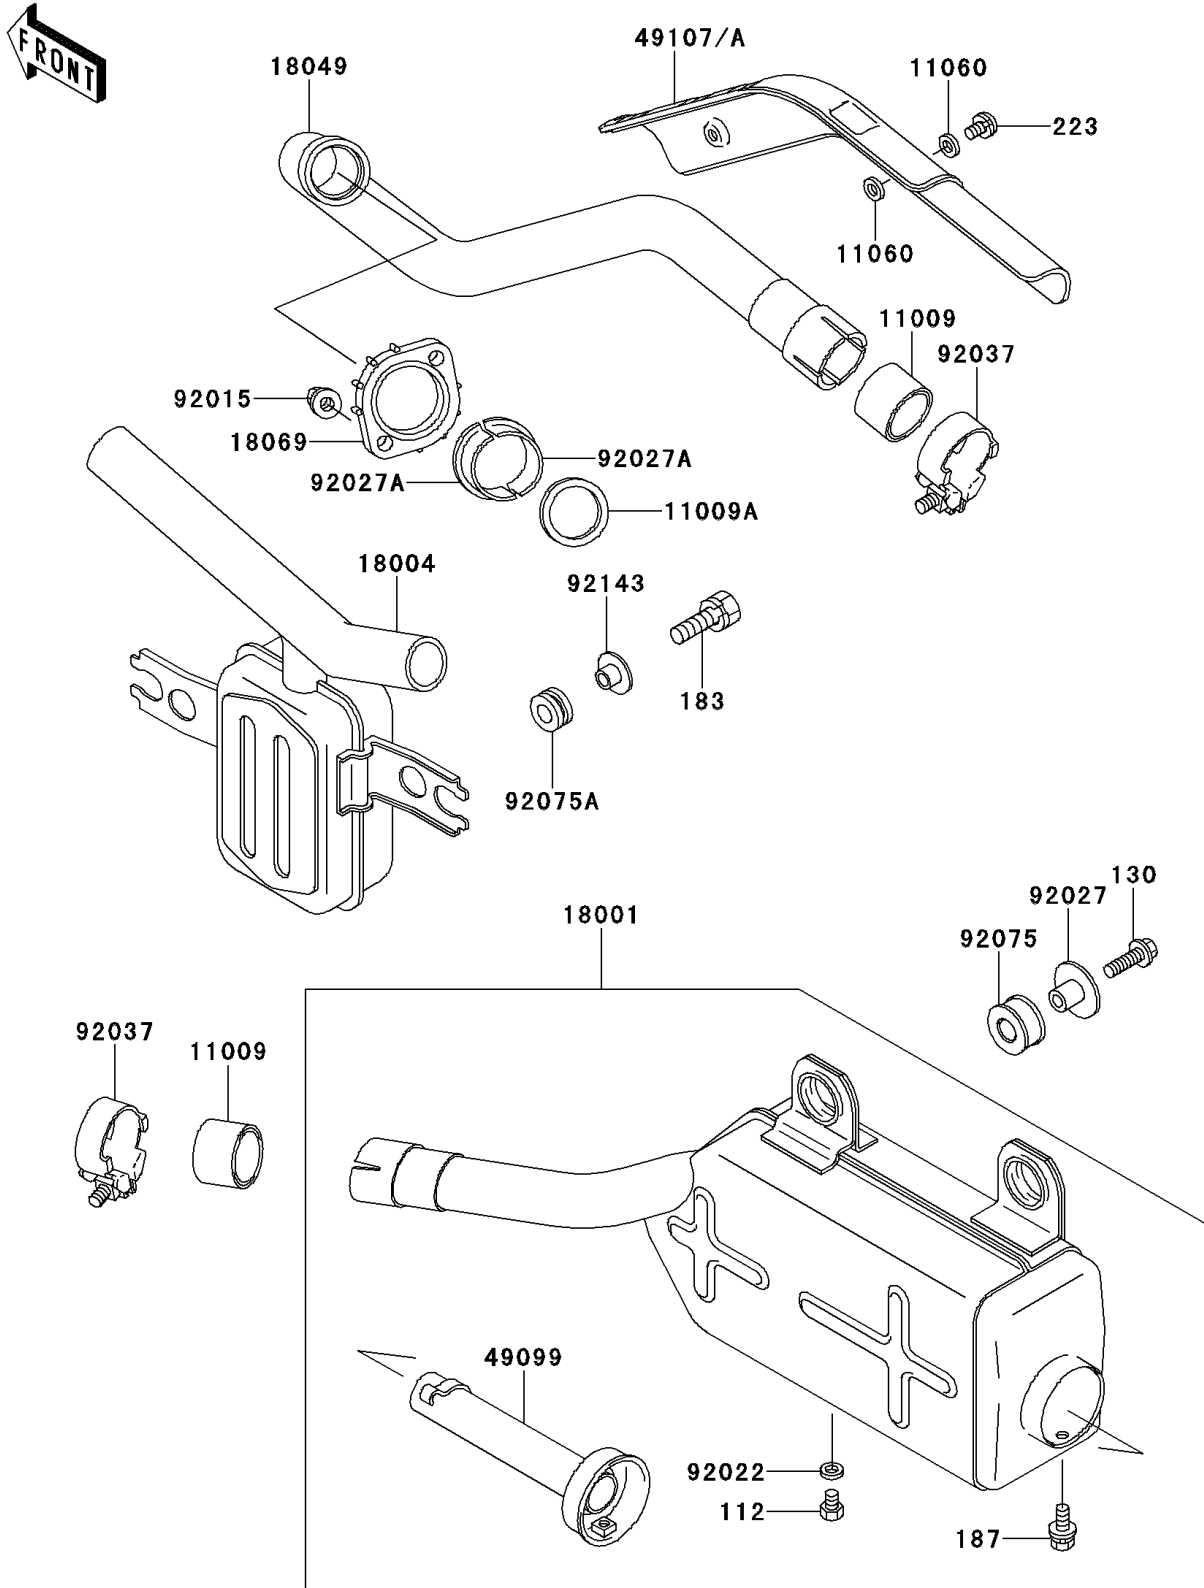

1996 Bayou 300 4X4 PARTS DIAGRAM

Muffler(s)

E1140

1996 Bayou 300 4X4 PARTS LIST

Muffler(s)

ITEM NAME	PART NUMBER	QUANTITY
BOLT-UPSET (Ref # 112)	112B0608	1
BOLT-FLANGED,8X25,BLACK (Ref # 130)	130J0825	2
BOLT-UPSET-WS-SMALL (Ref # 183)	183J0822	2
BOLT-UPSET-WSP (Ref # 187)	187B0612	1
SCREW-PAN-WS-CROS (Ref # 223)	223C0610	2
GASKET,EXHAUST PIPE CONNECTING (Ref # 11009)	11009-1718	2
GASKET,EXHAUST PIPE HOLDER (Ref # 11009A)	11009-1866	1
GASKET,6.2X11.5X1.5 (Ref # 11060)	11060-1109	4
MUFFLER (Ref # 18001)	18001-1700	1
CHAMBER-PREMUFLER (Ref # 18004)	18004-1061	1
PIPE-EXHAUST (Ref # 18049)	18049-1433	1
HOLDER-EXHAUST PIPE (Ref # 18069)	18069-1014	1
BAFFLE-PIPE MUFLER (Ref # 49099)	49099-1249	1
COVER-EXHAUST PIPE (Ref # 49107)	49107-1082	1
NUT,8MM (Ref # 92015)	92015-1402	2
WASHER,6.2X11X1 (Ref # 92022)	92022-304	1
COLLAR,MUFLER (Ref # 92027)	92027-1981	2
COLLAR,EXHAUST PIPE (Ref # 92027A)	92027-264	2
CLAMP (Ref # 92037)	92037-1956	2
DAMPER,MUFLER (Ref # 92075)	92075-1809	2
DAMPER (Ref # 92075A)	92075-1898	2
COLLAR,MUFLER FITTING (Ref # 92143)	92143-1069	2