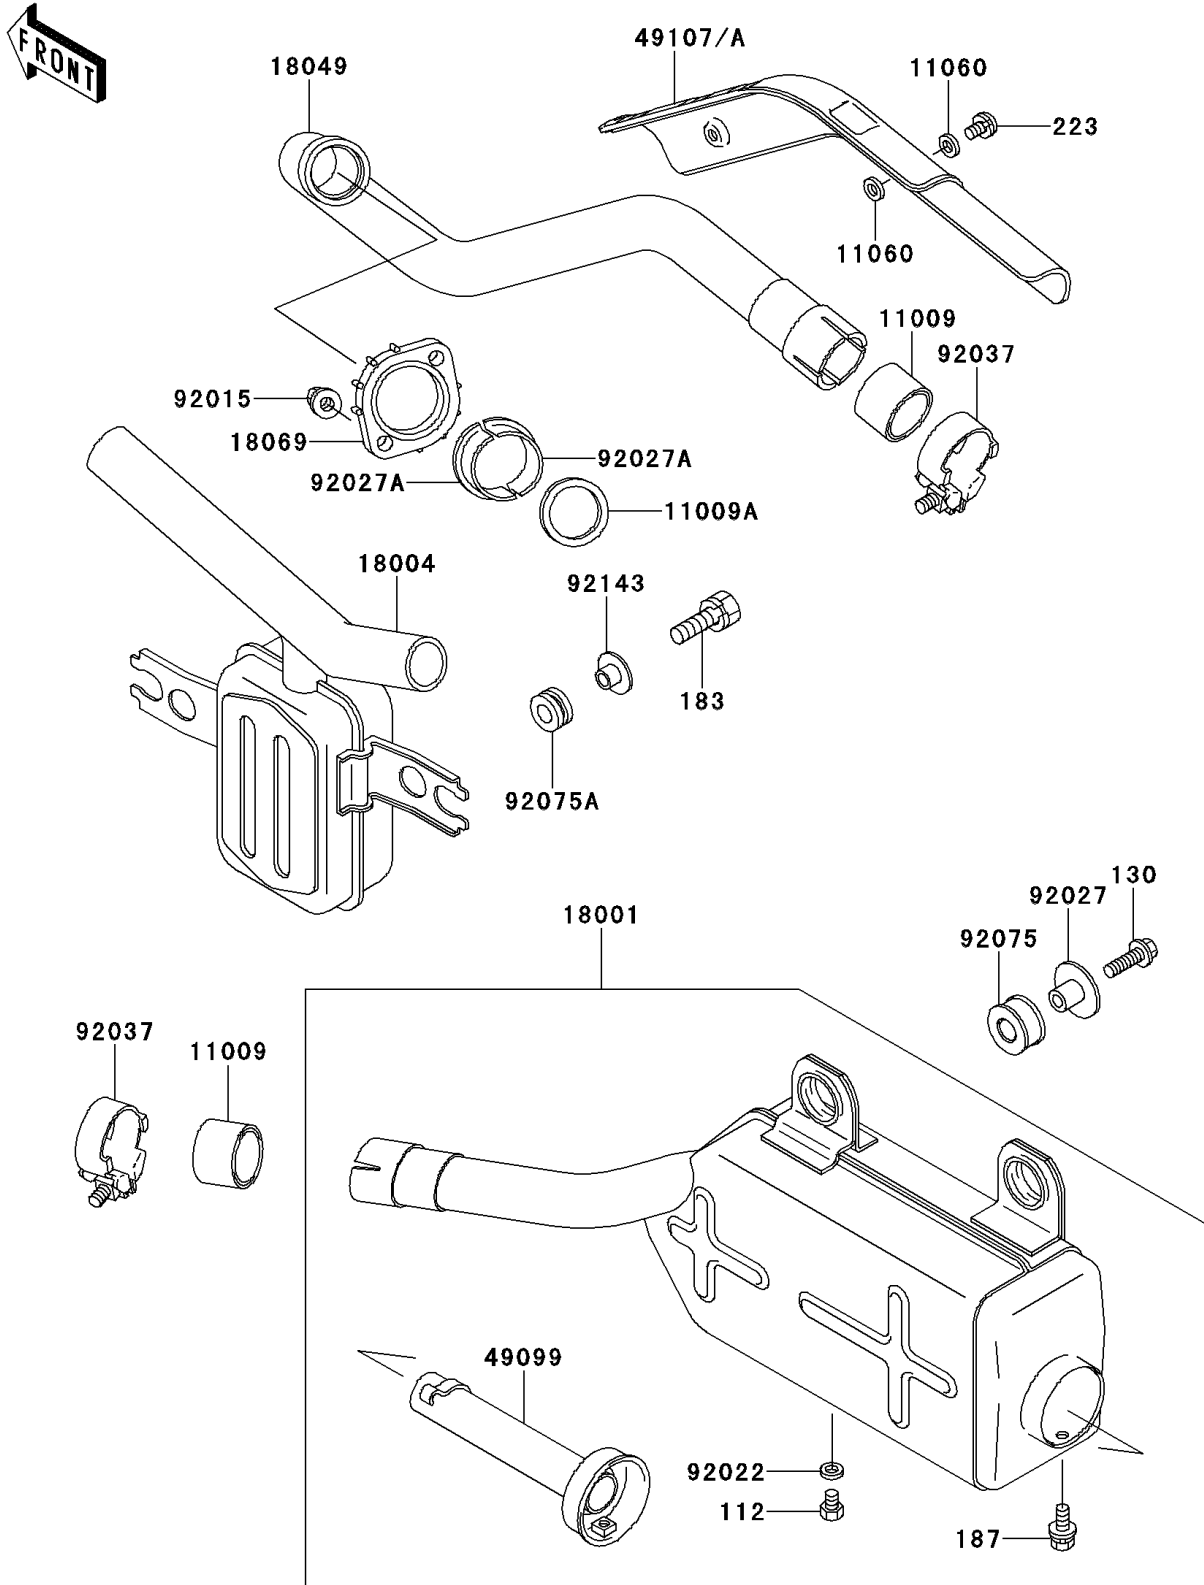

# 1996 Bayou 300 4X4 PARTS DIAGRAM

Muffler(s)

E1140

# 1996 Bayou 300 4X4 PARTS LIST

## Muffler(s)

ITEM NAME	PART NUMBER	QUANTITY
BOLT-UPSET (Ref # 112)	112B0608	1
BOLT-FLANGED,8X25,BLACK (Ref # 130)	130J0825	2
BOLT-UPSET-WS-SMALL (Ref # 183)	183J0822	2
BOLT-UPSET-WSP (Ref # 187)	187B0612	1
SCREW-PAN-WS-CROS (Ref # 223)	223C0610	2
GASKET,EXHAUST PIPE CONNECTING (Ref # 11009)	11009-1718	2
GASKET,EXHAUST PIPE HOLDER (Ref # 11009A)	11009-1866	1
GASKET,6.2X11.5X1.5 (Ref # 11060)	11060-1109	4
MUFFLER (Ref # 18001)	18001-1700	1
CHAMBER-PREMUFLER (Ref # 18004)	18004-1061	1
PIPE-EXHAUST (Ref # 18049)	18049-1433	1
HOLDER-EXHAUST PIPE (Ref # 18069)	18069-1014	1
BAFFLE-PIPE MUFLER (Ref # 49099)	49099-1249	1
COVER-EXHAUST PIPE (Ref # 49107)	49107-1082	1
NUT,8MM (Ref # 92015)	92015-1402	2
WASHER,6.2X11X1 (Ref # 92022)	92022-304	1
COLLAR,MUFLER (Ref # 92027)	92027-1981	2
COLLAR,EXHAUST PIPE (Ref # 92027A)	92027-264	2
CLAMP (Ref # 92037)	92037-1956	2
DAMPER,MUFLER (Ref # 92075)	92075-1809	2
DAMPER (Ref # 92075A)	92075-1898	2
COLLAR,MUFLER FITTING (Ref # 92143)	92143-1069	2