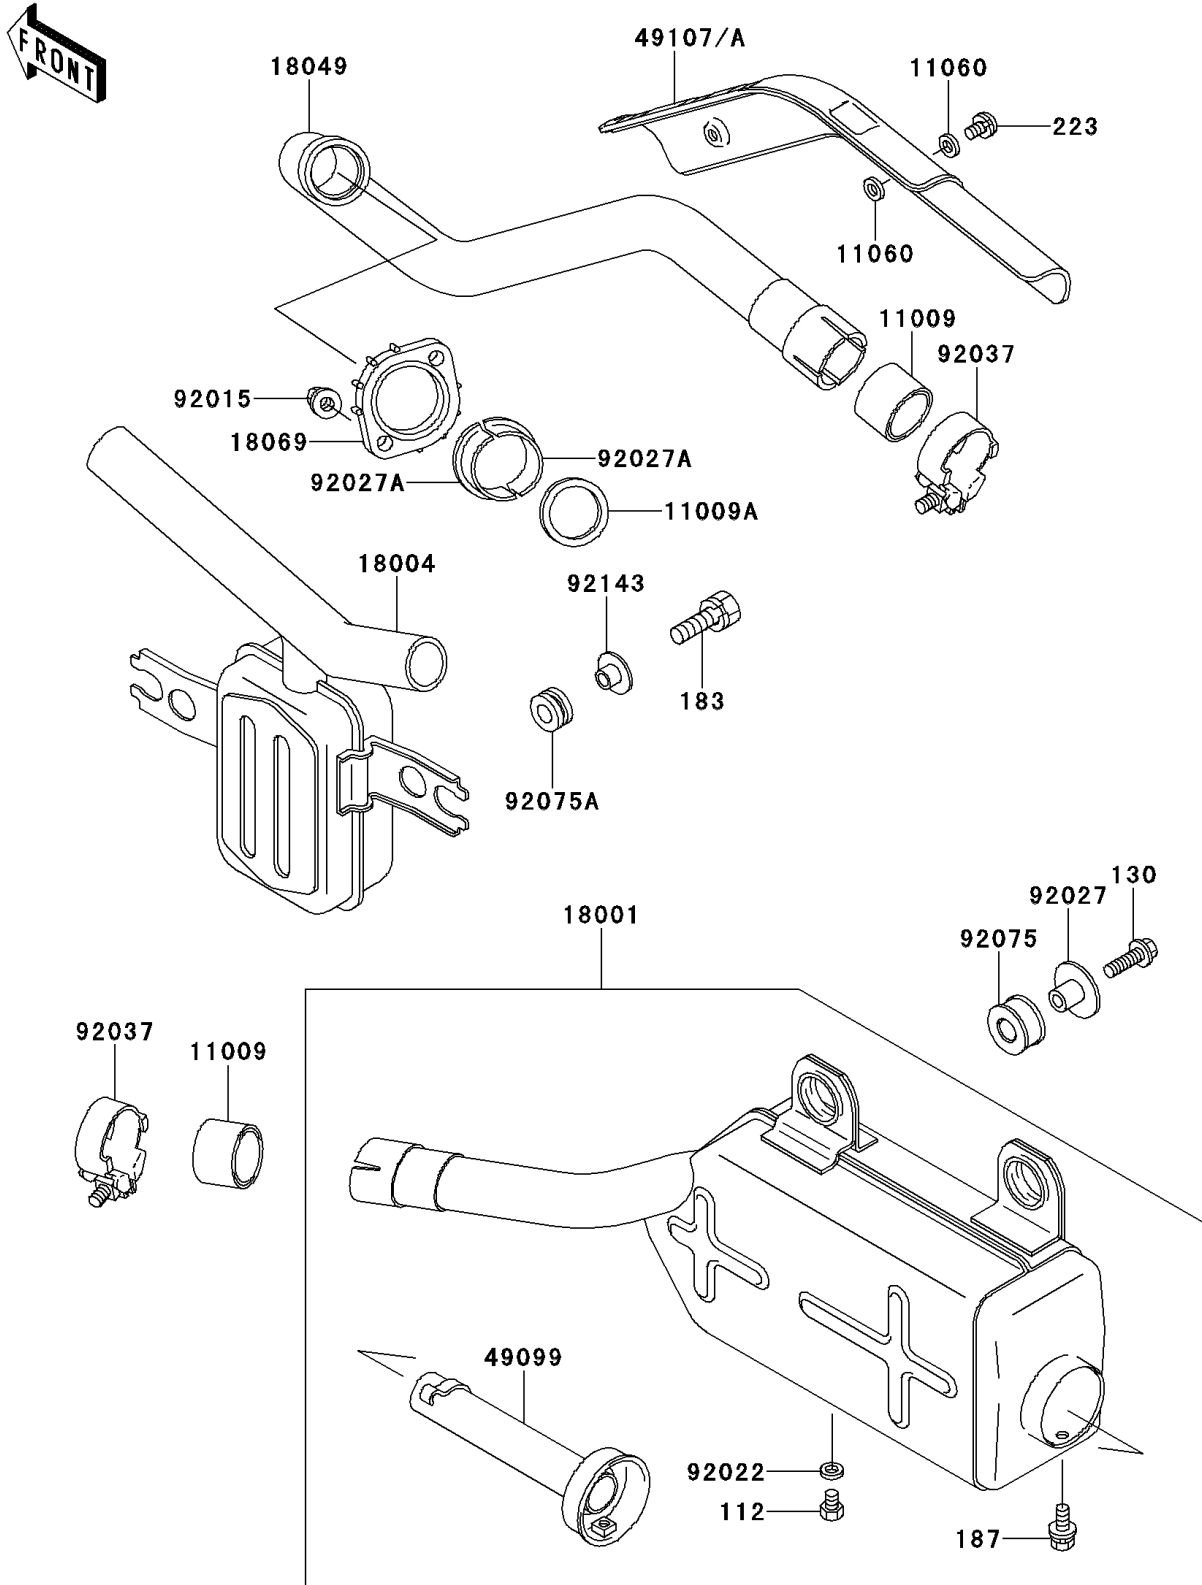

1994 Bayou 300 4X4 PARTS DIAGRAM

Muffler(s)

E1140

1994 Bayou 300 4X4 PARTS LIST

Muffler(s)

ITEM NAME	PART NUMBER	QUANTITY
BOLT-UPSET (Ref # 112)	112B0608	1
BOLT-FLANGED,8X25,BLACK (Ref # 130)	130J0825	1
BOLT-UPSET-WS-SMALL (Ref # 183)	183J0822	1
BOLT-UPSET-WSP (Ref # 187)	187B0612	1
SCREW-PAN-WS-CROS (Ref # 223)	223C0610	1
GASKET,EXHAUST PIPE CONNECTING (Ref # 11009)	11009-1718	1
GASKET,EXHAUST PIPE HOLDER (Ref # 11009A)	11009-1866	1
GASKET,6.2X11.5X1.5 (Ref # 11060)	11060-1109	1
MUFFLER (Ref # 18001)	18001-1700	1
CHAMBER-PREMUFLER (Ref # 18004)	18004-1061	1
PIPE-EXHAUST (Ref # 18049)	18049-1433	1
HOLDER-EXHAUST PIPE (Ref # 18069)	18069-1014	1
BAFFLE-PIPE MUFFLER (Ref # 49099)	49099-1249	1
COVER-EXHAUST PIPE (Ref # 49107)	49107-1082	1
NUT,8MM (Ref # 92015)	92015-1402	1
WASHER,6.2X11X1 (Ref # 92022)	92022-304	1
COLLAR,MUFFLER (Ref # 92027)	92027-1981	1
COLLAR,EXHAUST PIPE (Ref # 92027A)	92027-264	1
CLAMP (Ref # 92037)	92037-1956	1
DAMPER,MUFFLER (Ref # 92075)	92075-1809	1
DAMPER (Ref # 92075A)	92075-1898	1
COLLAR,MUFFLER FITTING (Ref # 92143)	92143-1069	1