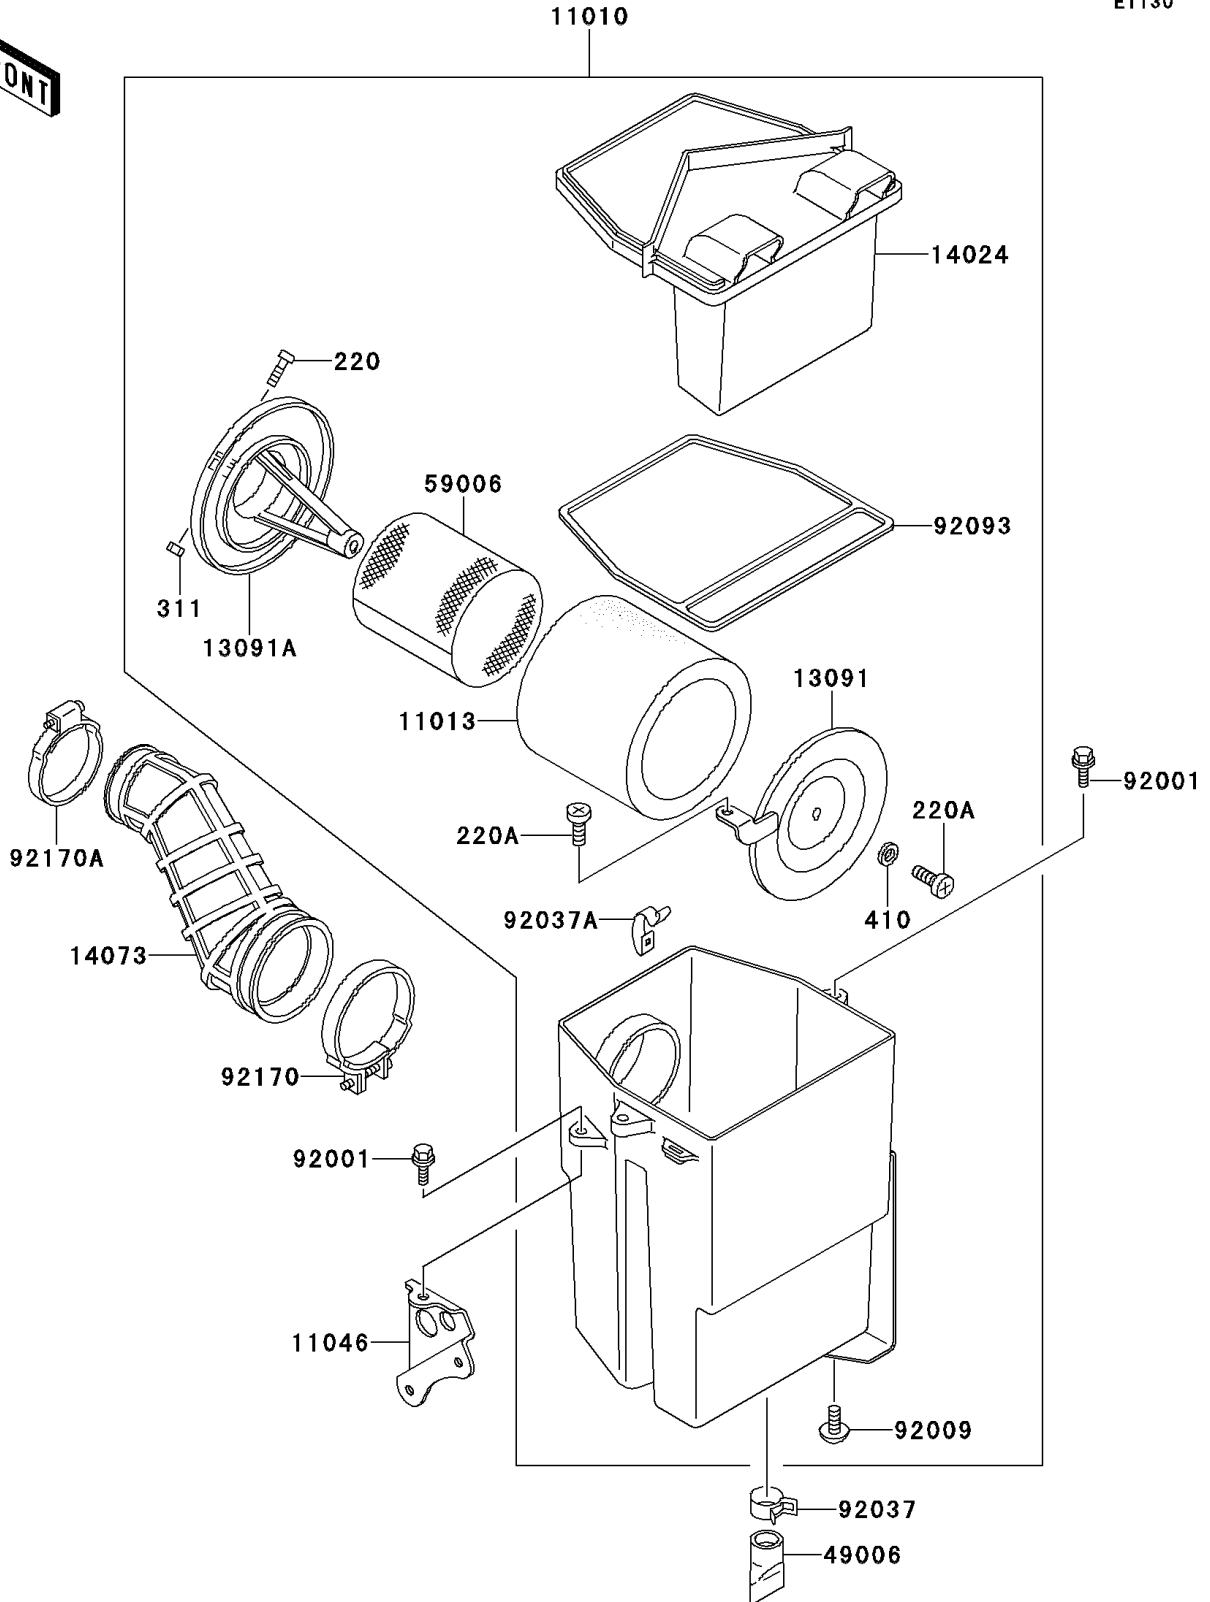

1994 Bayou 300 4X4 PARTS DIAGRAM

Air Cleaner(KLF300-C5&NAMI.C8)

E1130

1994 Bayou 300 4X4 PARTS LIST

Air Cleaner(KLF300-C5&NAMI.C8)

ITEM NAME	PART NUMBER	QUANTITY
SCREW-PAN-CROS (Ref # 220)	220B0516	1
SCREW-PAN-CROS,6X14 (Ref # 220A)	220B0614	1
NUT-HEX (Ref # 311)	311B0500	1
WASHER-PLAIN-SMALL,6MM (Ref # 410)	410B0600	1
FILTER-ASSY-AIR (Ref # 11010)	11010-1365	1
ELEMENT-AIR FILTER (Ref # 11013)	11013-1158	1
BRACKET,REGULATOR (Ref # 11046)	11046-1042	1
HOLDER,ELEMENT (Ref # 13091)	13091-1488	1
HOLDER,AIR FILTER ELEMENT (Ref # 13091A)	13091-1565	1
COVER,AIR FILTER (Ref # 14024)	14024-1703	1
DUCT,AIR (Ref # 14073)	14073-1359	1
BOOT (Ref # 49006)	49006-1199	1
ARRESTER-FLAME (Ref # 59006)	59006-1052	1
BOLT,6X18 (Ref # 92001)	92001-1342	1
SCREW,TAPPING,5X10 (Ref # 92009)	92009-1332	1
CLAMP (Ref # 92037)	92037-1460	1
CLAMP,AIR FILTER (Ref # 92037A)	92037-1783	1
SEAL,AIR FILTER (Ref # 92093)	92093-1241	1
CLAMP (Ref # 92170)	92170-1149	1
CLAMP (Ref # 92170A)	92170-1674	1