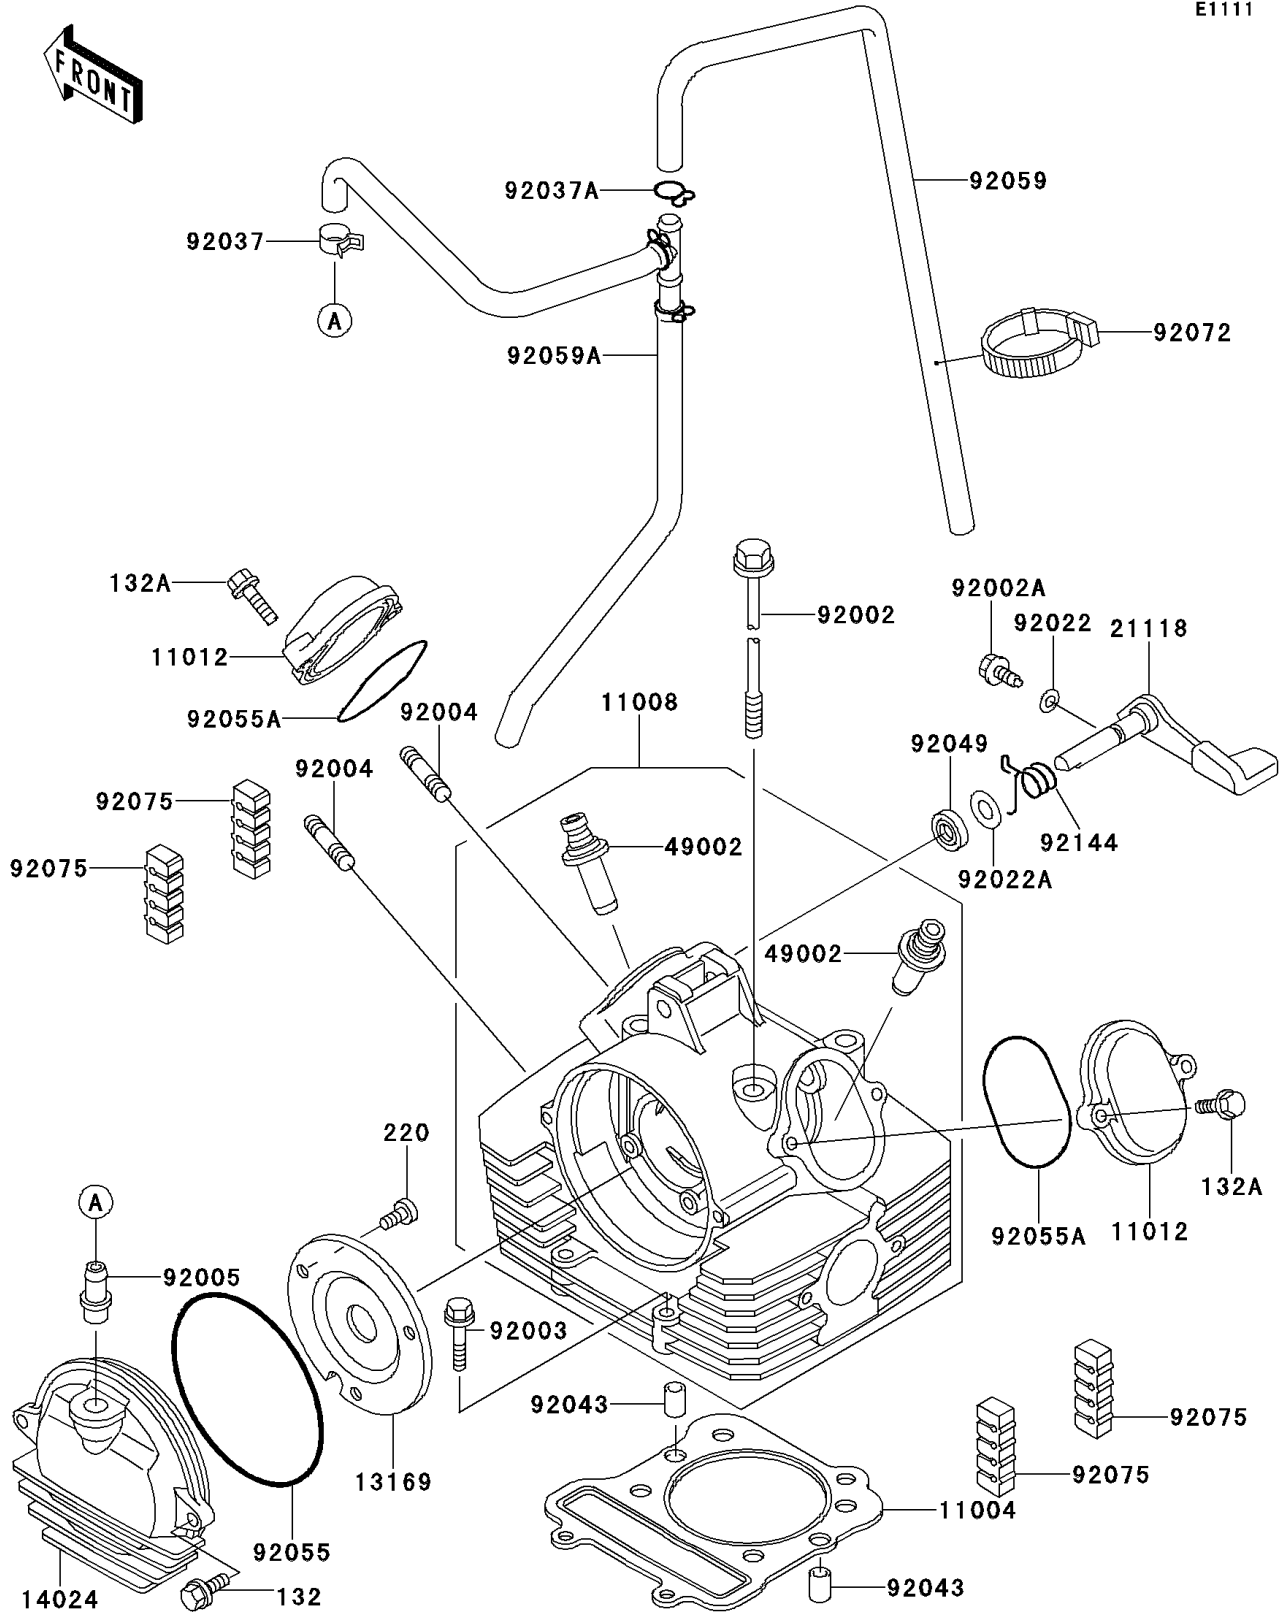

## 1994 Bayou 300 4X4 PARTS DIAGRAM

Cylinder Head

E1111

## 1994 Bayou 300 4X4 PARTS LIST

Cylinder Head

ITEM NAME	PART NUMBER	QUANTITY
BOLT-FLANGED-SMALL (Ref # 132)	132Y0616	1
BOLT-FLANGED-SMALL (Ref # 132A)	132Y0625	1
SCREW-PAN-CROS,6X10 (Ref # 220)	220B0610	1
GASKET-HEAD (Ref # 11004)	11004-1183	1
HEAD-COMP-CYLINDER (Ref # 11008)	11008-1292	1
CAP,ROCKER ARM (Ref # 11012)	11012-1486	1
PLATE,CAMSHAFT COVER (Ref # 13169)	13169-1961	1
COVER,CAMSHAFT (Ref # 14024)	14024-1060	1
DECOMPRESSOR,LEVER (Ref # 21118)	21118-1062	1
GUIDE-VALVE (Ref # 49002)	49002-1092	1
BOLT,8X233 (Ref # 92002)	92002-1515	1
BOLT,DECOMPRESSOR (Ref # 92002A)	92002-1962	1
BOLT,FLANGED,6X32 (Ref # 92003)	92003-229	1
STUD,8X30 (Ref # 92004)	92004-1121	1
FITTING,BREATHER PIPE (Ref # 92005)	92005-1124	1
WASHER,6.1X12X1 (Ref # 92022)	92022-077	1
WASHER,10.2X20X0.5 (Ref # 92022A)	92022-1649	1
CLAMP (Ref # 92037)	92037-1181	1
CLAMP,FUEL TUBE (Ref # 92037A)	92037-1271	1
PIN,8.2X10X14 (Ref # 92043)	92043-1264	1
SEAL-OIL,SD10205-1HS (Ref # 92049)	92049-1286	1
RING-O,99MM (Ref # 92055)	92055-107	1
RING-O,53.5X2.6 (Ref # 92055A)	92055-112	1
TUBE,BREATHER (Ref # 92059)	92059-1511	1
TUBE,ASSY (Ref # 92059A)	92059-1787	1
BAND,L=149 (Ref # 92072)	92072-031	1
DAMPER (Ref # 92075)	92075-1657	1
SPRING,DECOMPRESSOR (Ref # 92144)	92144-1154	1