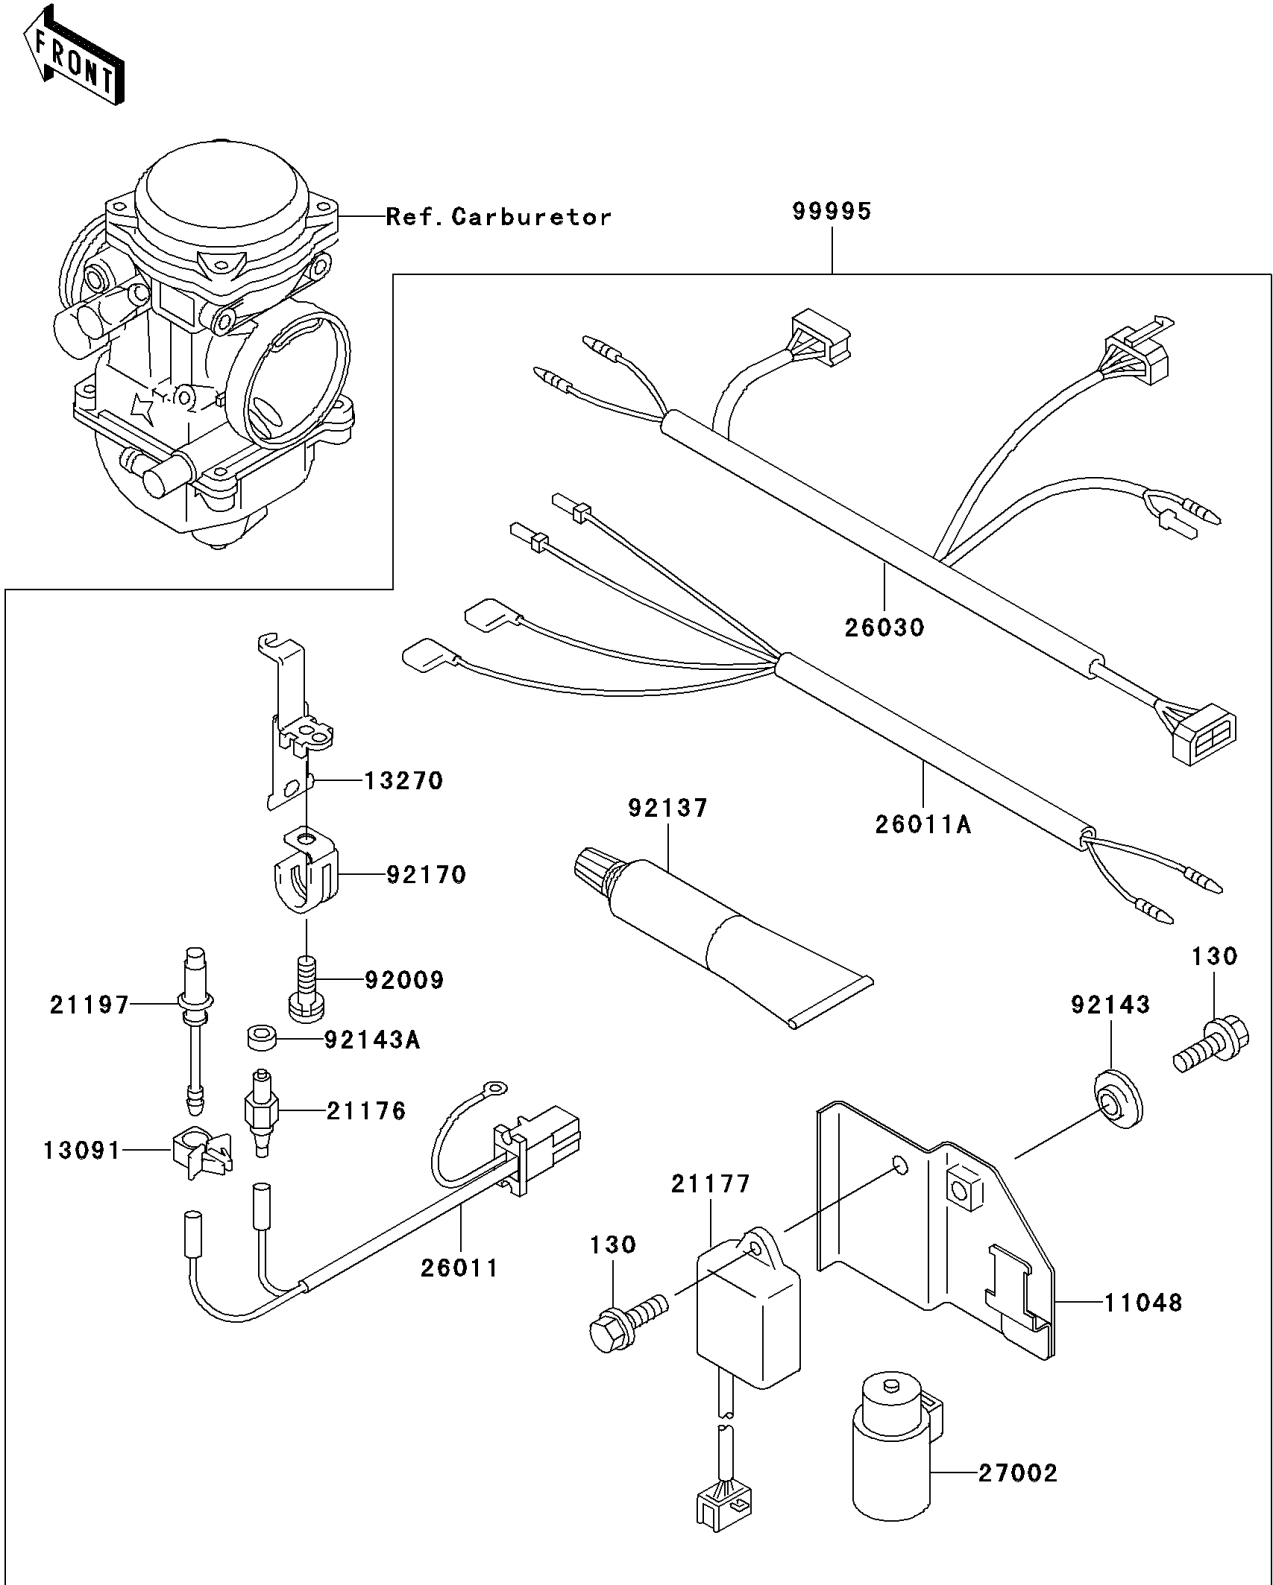

2005 Bayou 300 4X4 (Canada Only) PARTS DIAGRAM

Optional Parts(Carburetor)(CN)

F2890D

2005 Bayou 300 4X4 (Canada Only) PARTS LIST

Optional Parts(Carburetor)(CN)

ITEM NAME	PART NUMBER	QUANTITY
BOLT-FLANGED,6X14,BLACK (Ref # 130)	130J0614	1
BRACKET,ELECTRIC (Ref # 11048)	11048-1966	1
HOLDER,HEATER (Ref # 13091)	13091-1866	1
PLATE,HEATER STAY (Ref # 13270)	13270-1145	1
SENSOR (Ref # 21176)	21176-1069	1
CONTROLLER (Ref # 21177)	21177-1057	1
HEATER (Ref # 21197)	21197-1003	1
WIRE-LEAD (Ref # 26011)	26011-1606	1
WIRE-LEAD (Ref # 26011A)	26011-1614	1
HARNESS,RR (Ref # 26030)	26030-1421	1
RELAY-ASSY (Ref # 27002)	27002-1095	1
SCREW (Ref # 92009)	92009-1706	1
SILICONE COMPOUND (Ref # 92137)	92137-1001	1
COLLAR (Ref # 92143)	92143-1087	1
COLLAR (Ref # 92143A)	92143-1747	1
CLAMP,HARNESS (Ref # 92170)	92170-1396	1
SET,KLF300-C7 (Ref # 99995)	99995-1378	1