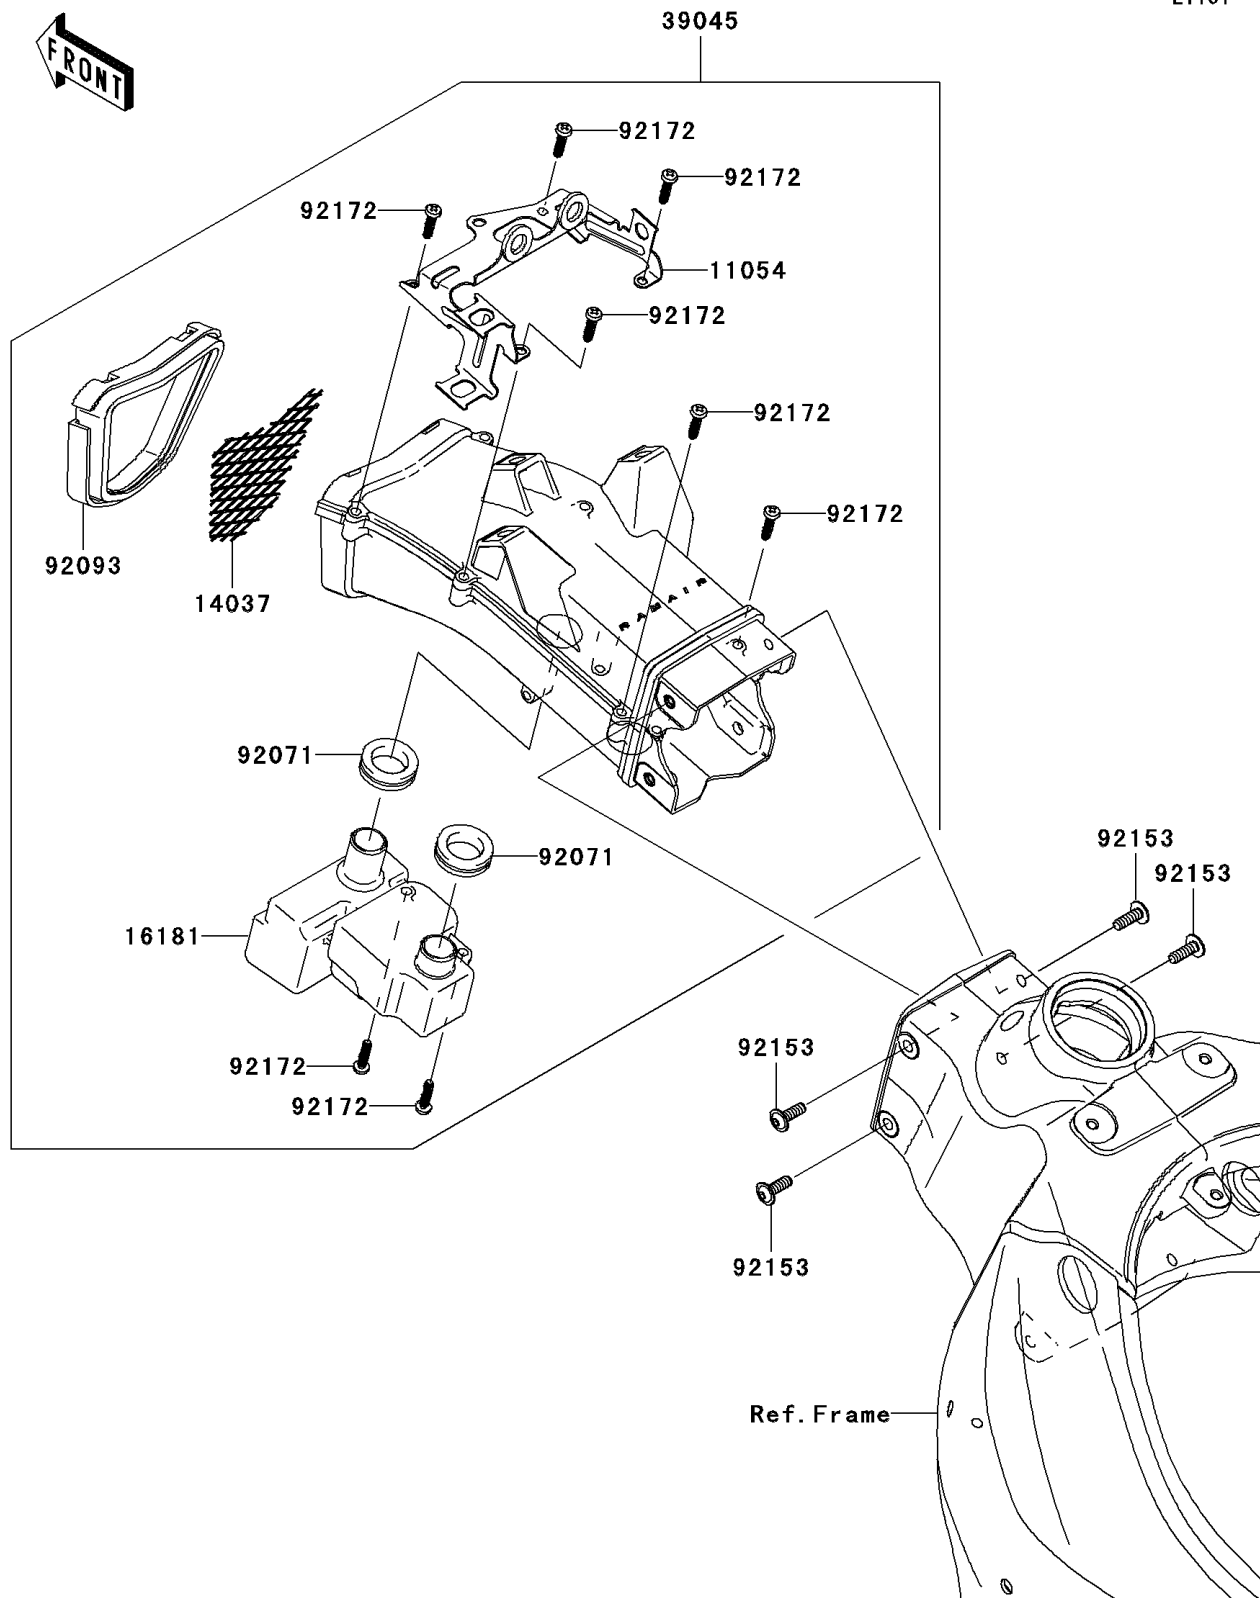

2007 Ninja® ZX™-6R PARTS DIAGRAM

Air Duct

E1131

2007 Ninja® ZX™-6R PARTS LIST

Air Duct

ITEM NAME	PART NUMBER	QUANTITY
BRACKET (Ref # 11054)	11054-0753	1
SCREEN (Ref # 14037)	14037-0081	1
TANK-RESONATOR (Ref # 16181)	16181-0011	1
DUCT-ASSY, RAM (Ref # 39045)	39045-0030	1
GROMMET (Ref # 92071)	92071-3704	1
SEAL (Ref # 92093)	92093-0068	1
BOLT, 6X18 (Ref # 92153)	92153-0875	1
SCREW, TAPPING, 5X20 (Ref # 92172)	92172-0009	1