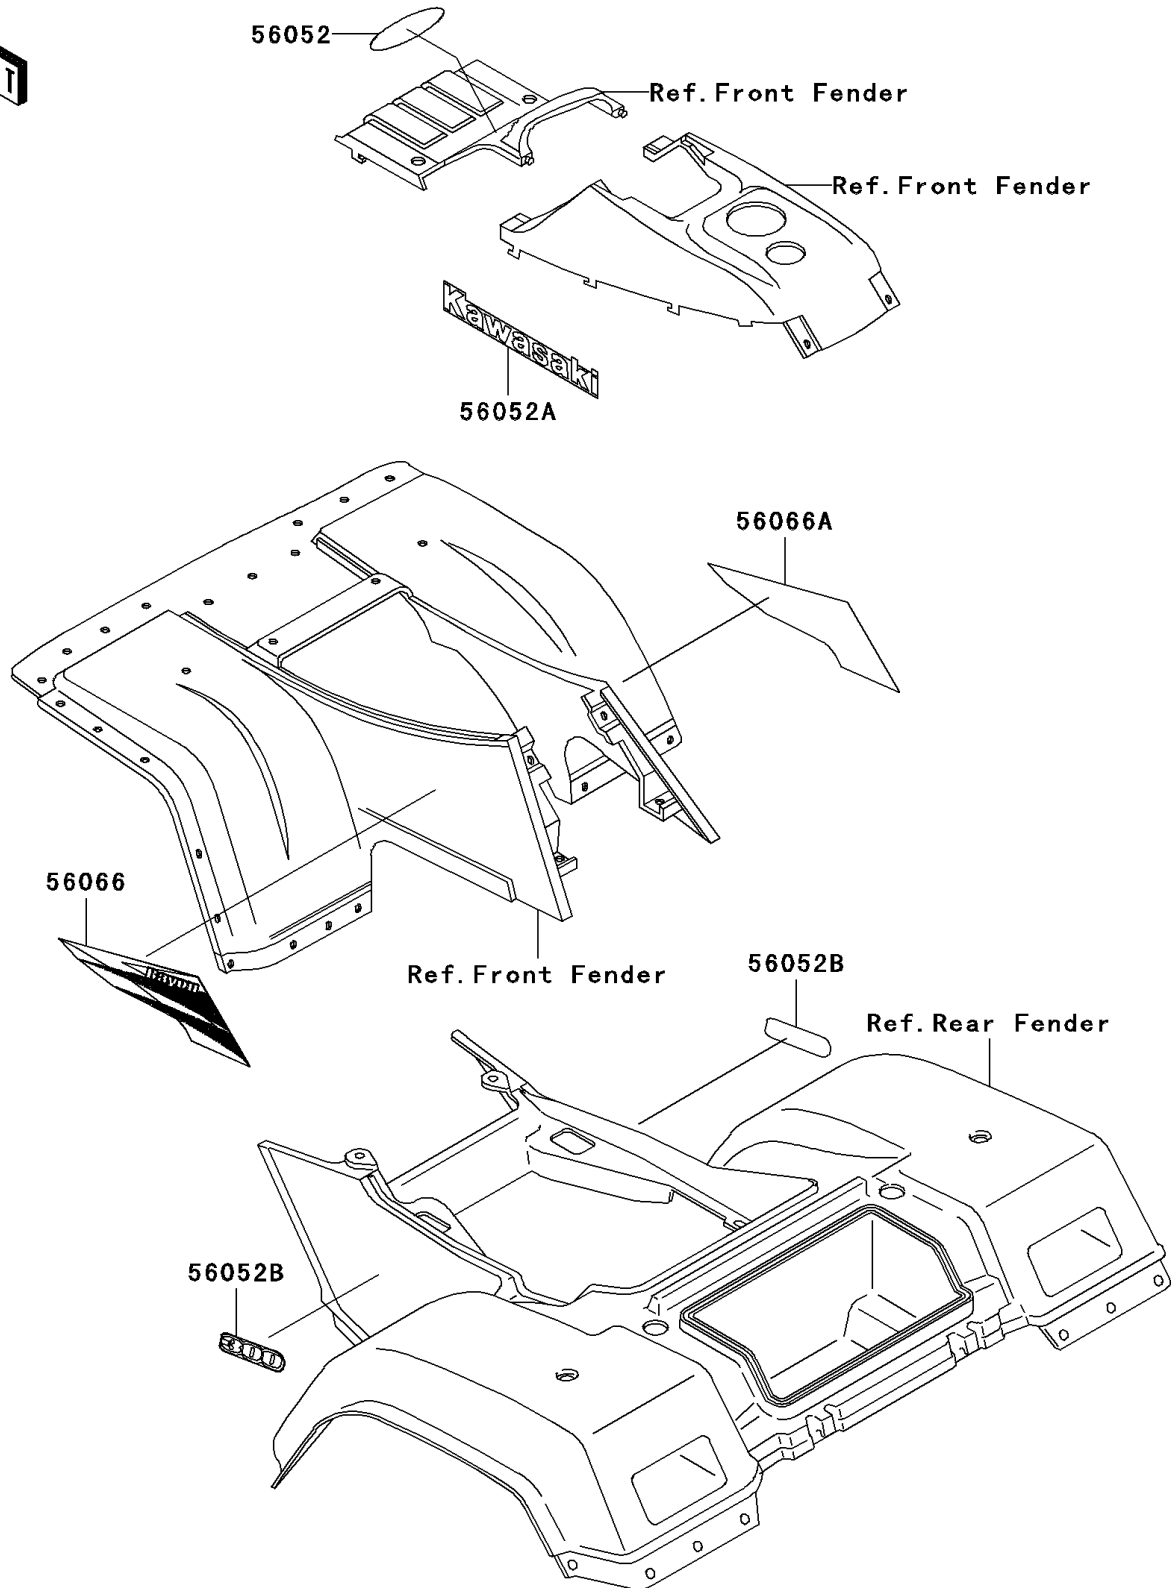

2003 Bayou 300 4X4 PARTS DIAGRAM

Decals(Red)(C15)

F2861

2003 Bayou 300 4X4 PARTS LIST

Decals(Red)(C15)

ITEM NAME	PART NUMBER	QUANTITY
MARK,FR FENDER,KAWASAKI (Ref # 56052)	56052-1504	1
MARK,KAWASAKI (Ref # 56052A)	56052-1729	1
MARK,RR FENDER,300 (Ref # 56052B)	56052-1799	1
PATTERN,FR FENDER,LH (Ref # 56066)	56066-1248	1
PATTERN,FR FENDER,RH (Ref # 56066A)	56066-1249	1