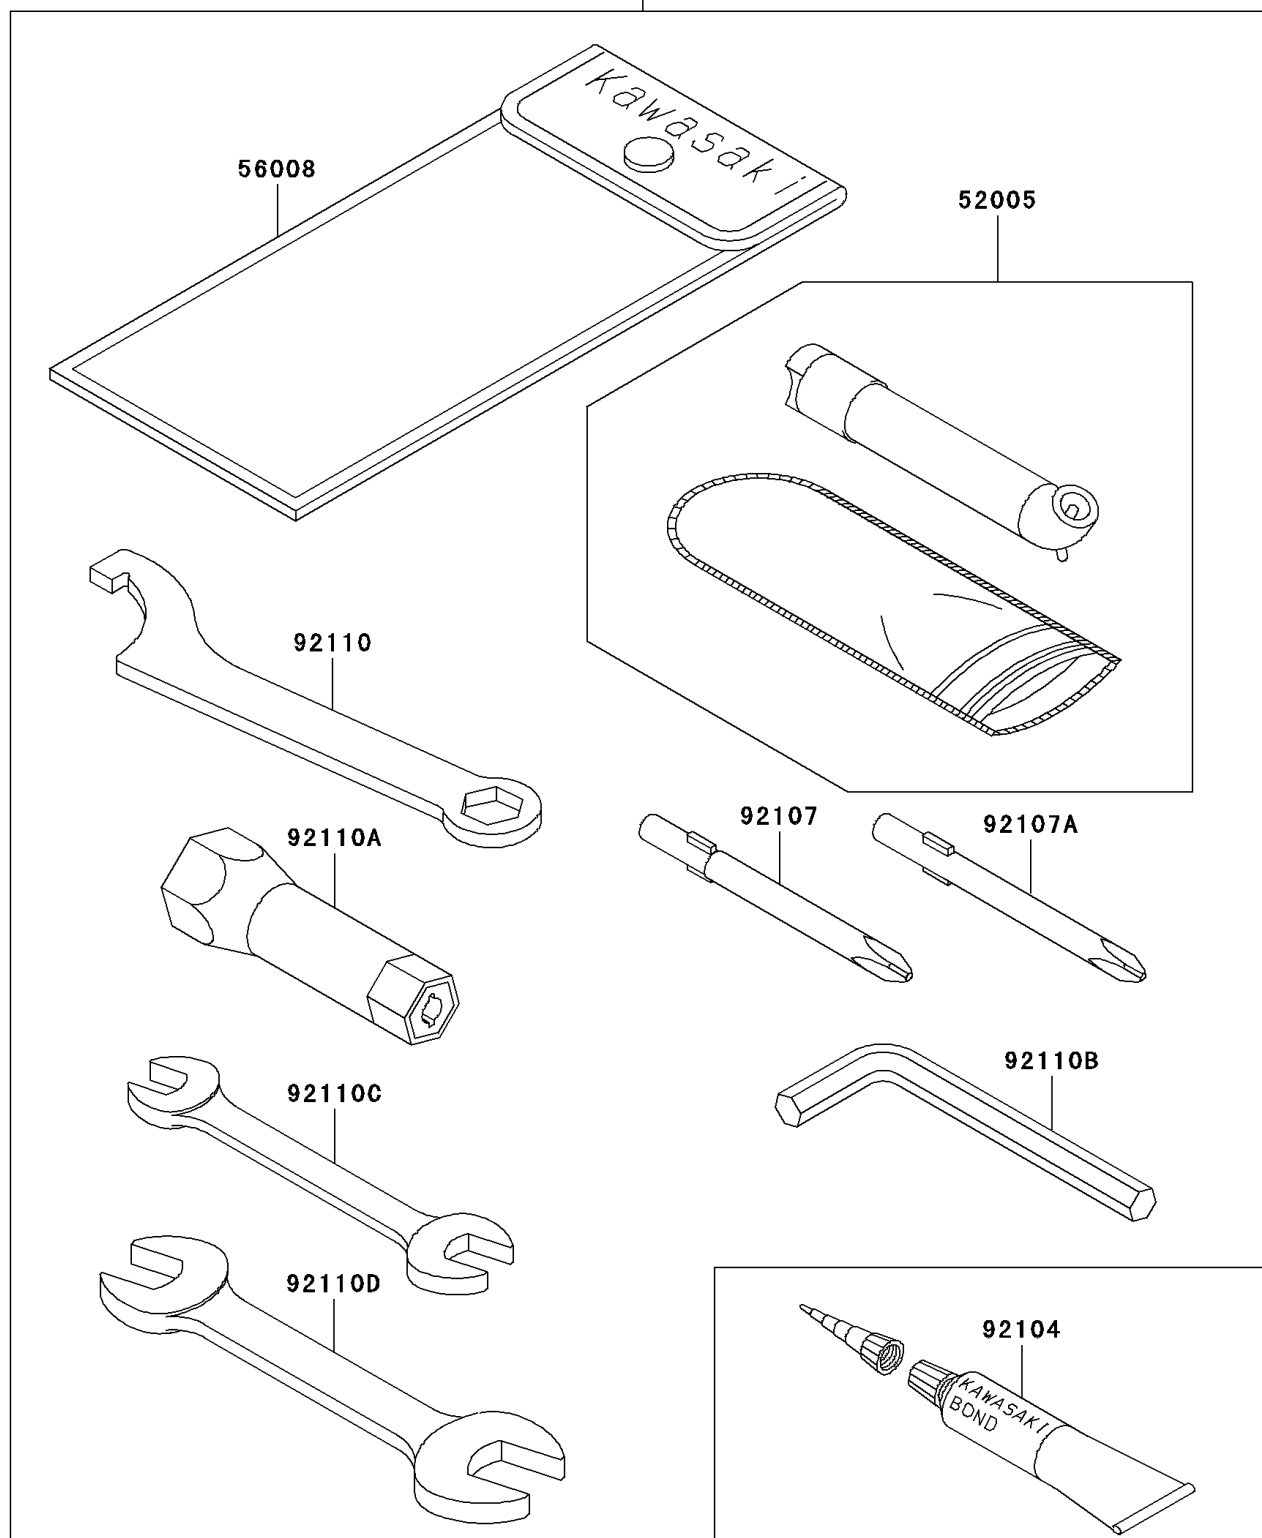

2003 Bayou 300 4X4 PARTS DIAGRAM

Owner's Tools

56007

F2810

2003 Bayou 300 4X4 PARTS LIST

Owner's Tools

ITEM NAME	PART NUMBER	QUANTITY
GAUGE,AIR (Ref # 52005)	52005-1082	1
TOOL-KIT (Ref # 56007)	56007-1496	1
BAG,TOOL (Ref # 56008)	56008-1007	1
GASKET-LIQUID,TUBE,100G,SILVER (Ref # 92104)	92104-002	1
TOOL-DRIVER,#3PHILLIPS (Ref # 92107)	92107-005	1
TOOL-DRIVER,#2PHILLIPS (Ref # 92107A)	92107-1053	1
TOOL-WRENCH,HOOK&BOXEND,14MM (Ref # 92110)	92110-1040	1
TOOL-WRENCH,BOX,18MM (Ref # 92110A)	92110-1109	1
TOOL-WRENCH,ALLEN,3MM (Ref # 92110B)	92110-1140	1
TOOL-WRENCH,OPEN END,10X12 (Ref # 92110C)	92110-1152	1
TOOL-WRENCH,OPEN END,14X17 (Ref # 92110D)	92110-1153	1