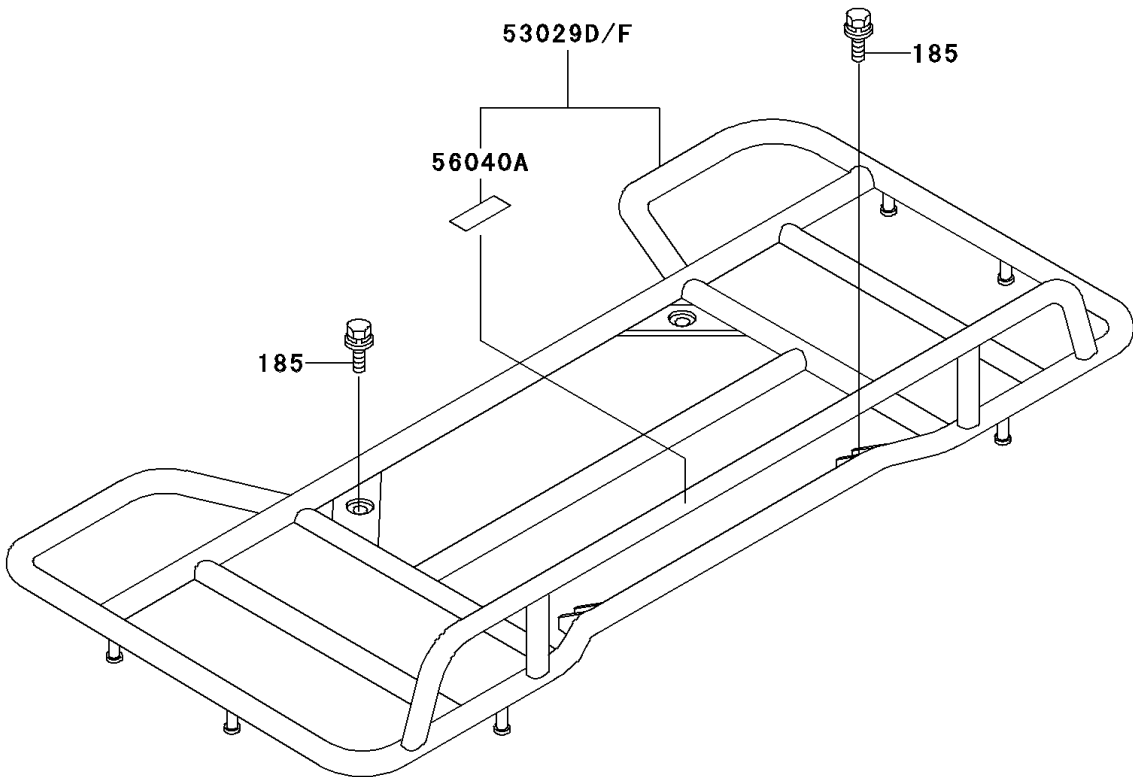

# 2004 Bayou 300 4X4 PARTS DIAGRAM

Carrier(s)

F2520

## 2004 Bayou 300 4X4 PARTS LIST

Carrier(s)

ITEM NAME	PART NUMBER	QUANTITY
BOLT-UPSET-WSP-SMALL (Ref # 185)	185C0816	6
BOLT-UPSET-WSP-SMALL,8X35 (Ref # 185A)	185J0835	2
LABEL-WARNING,MAXIMUM LOAD (Ref # 56040)	56040-1259	1
LABEL-WARNING,MAXIMUM LOAD (Ref # 56040A)	56040-1260	1
CARRIER,FR,S.GRAY (Ref # 53029C)	53029-1172-1U	1
CARRIER,RR,S.GRAY (Ref # 53029D)	53029-1173-1U	1
CARRIER,FR,S.GRAY (Ref # 53029E)	53029-1174-1U	1
CARRIER,RR,S.GRAY (Ref # 53029F)	53029-1175-1U	1