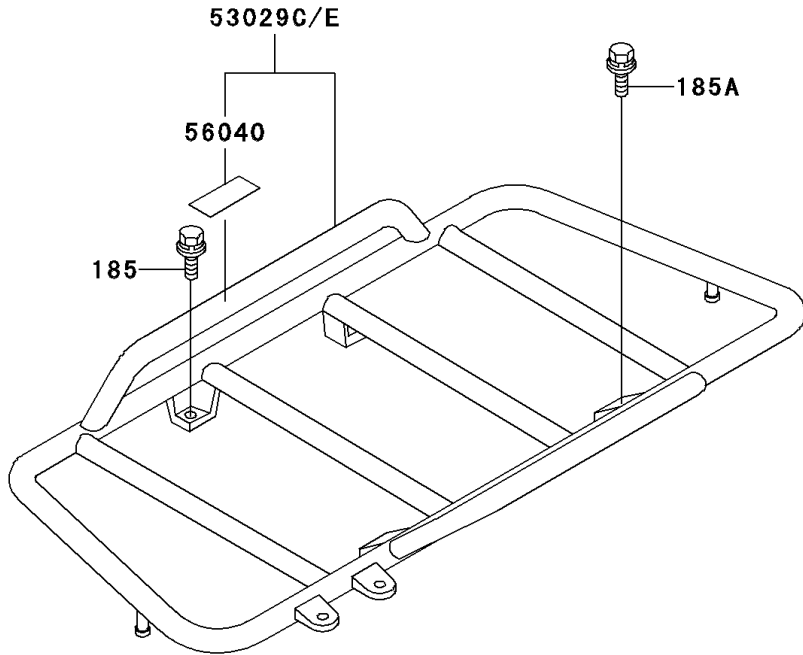

# 2004 Bayou 300 4X4 PARTS DIAGRAM

Carrier(s)

F2520

## 2004 Bayou 300 4X4 PARTS LIST

Carrier(s)

ITEM NAME	PART NUMBER	QUANTITY
BOLT-UPSET-WSP-SMALL (Ref # 185)	185C0816	6
BOLT-UPSET-WSP-SMALL,8X35 (Ref # 185A)	185J0835	2
LABEL-WARNING,MAXIMUM LOAD (Ref # 56040)	56040-1259	1
LABEL-WARNING,MAXIMUM LOAD (Ref # 56040A)	56040-1260	1
CARRIER,FR,S.GRAY (Ref # 53029C)	53029-1172-1U	1
CARRIER,RR,S.GRAY (Ref # 53029D)	53029-1173-1U	1
CARRIER,FR,S.GRAY (Ref # 53029E)	53029-1174-1U	1
CARRIER,RR,S.GRAY (Ref # 53029F)	53029-1175-1U	1