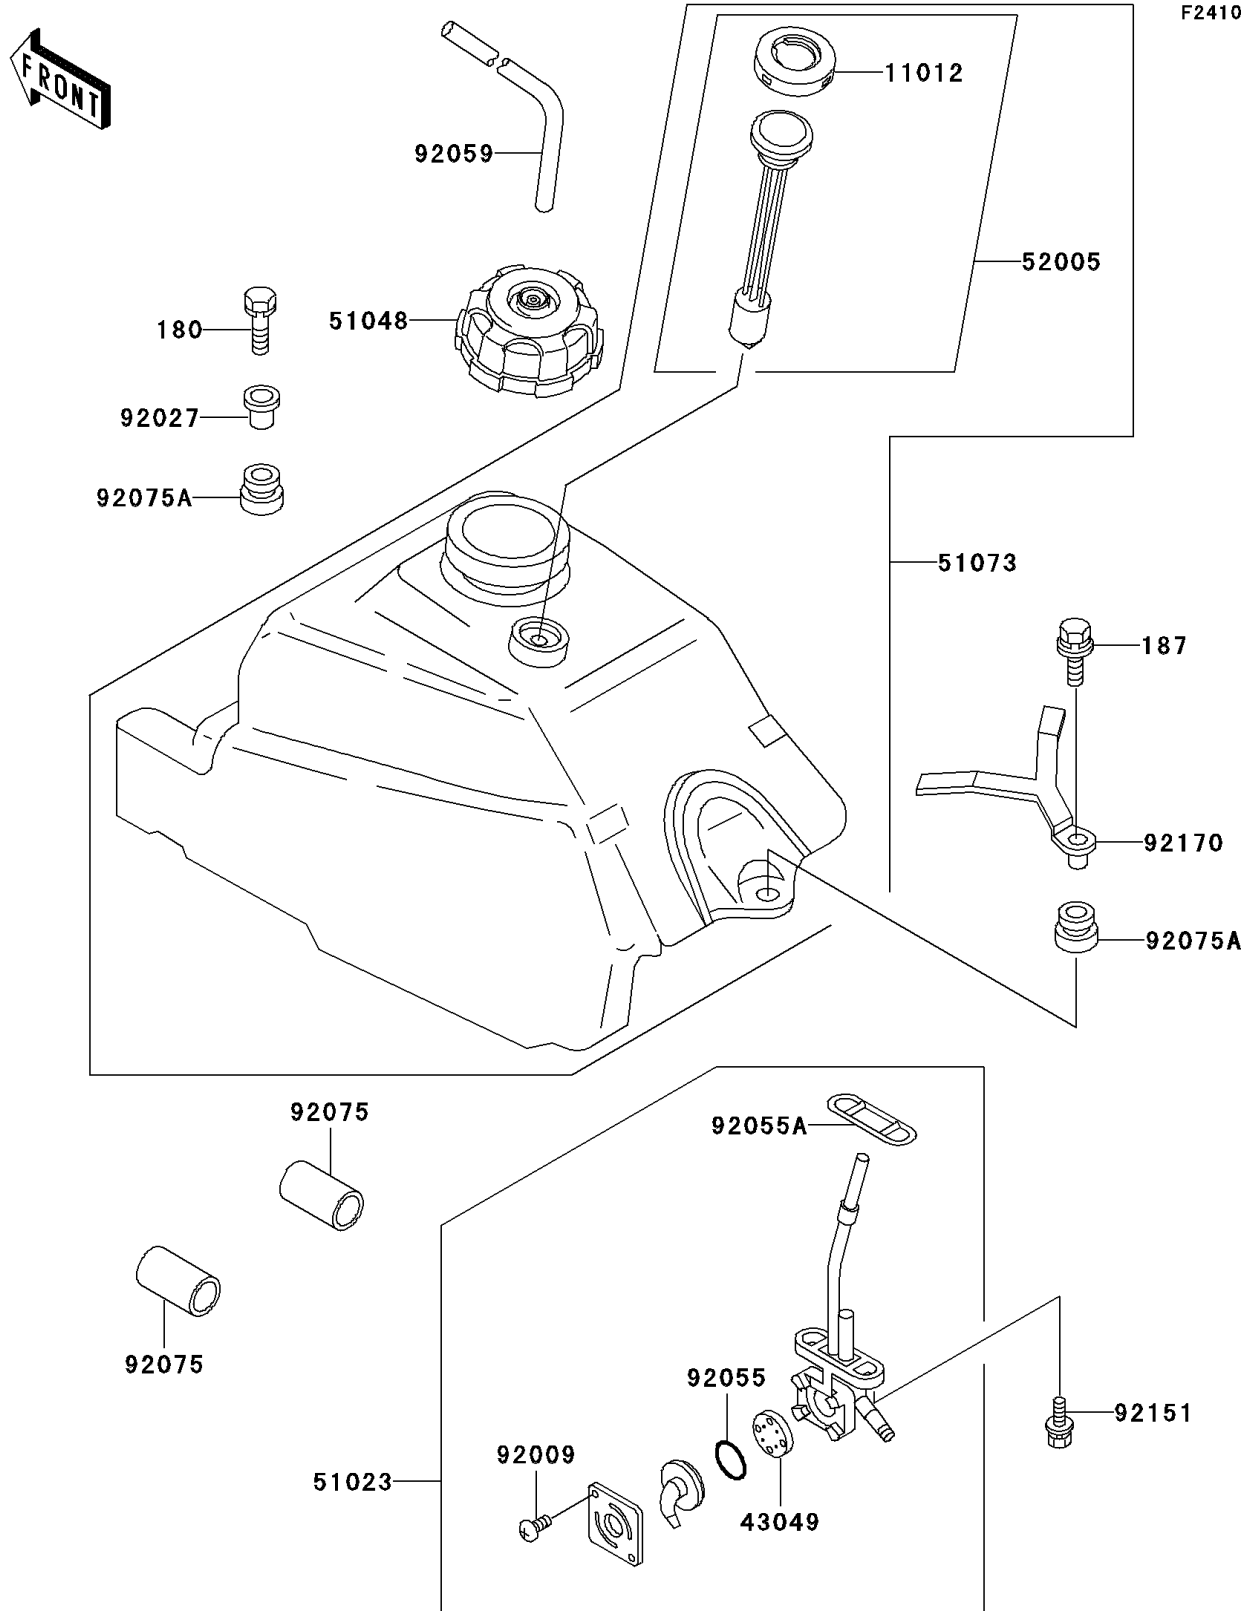

2003 Bayou 300 4X4 PARTS DIAGRAM

Fuel Tank

2003 Bayou 300 4X4 PARTS LIST

Fuel Tank

ITEM NAME	PART NUMBER	QUANTITY
BOLT-UPSET-WS,6X25 (Ref # 180)	180D0625	2
BOLT-UPSET-WSP (Ref # 187)	187D0630	1
CAP,FUEL GAUGE (Ref # 11012)	11012-1627	1
PACKING,VALVE (Ref # 43049)	43049-1102	1
TAP-ASSY,FUEL (Ref # 51023)	51023-1351	1
CAP-ASSY-TANK,FUEL (Ref # 51048)	51048-1133	1
TANK-ASSY-FUEL (Ref # 51073)	51073-1045	1
GAUGE,FUEL (Ref # 52005)	52005-1121	1
SCREW,3X5 (Ref # 92009)	92009-1123	2
COLLAR,L=16.1 (Ref # 92027)	92027-1847	2
RING-O,FUEL TAP LEVER (Ref # 92055)	92055-1111	1
RING-O,FUEL TAP PACKING (Ref # 92055A)	92055-1348	1
TUBE,5X9.4X300 (Ref # 92059)	92059-1982	1
DAMPER,FUEL TANK,FR,UNDER (Ref # 92075)	92075-1369	2
DAMPER (Ref # 92075A)	92075-1787	3
BOLT,6X14 (Ref # 92151)	92151-1198	2
CLAMP,HOSE (Ref # 92170)	92170-1070	1