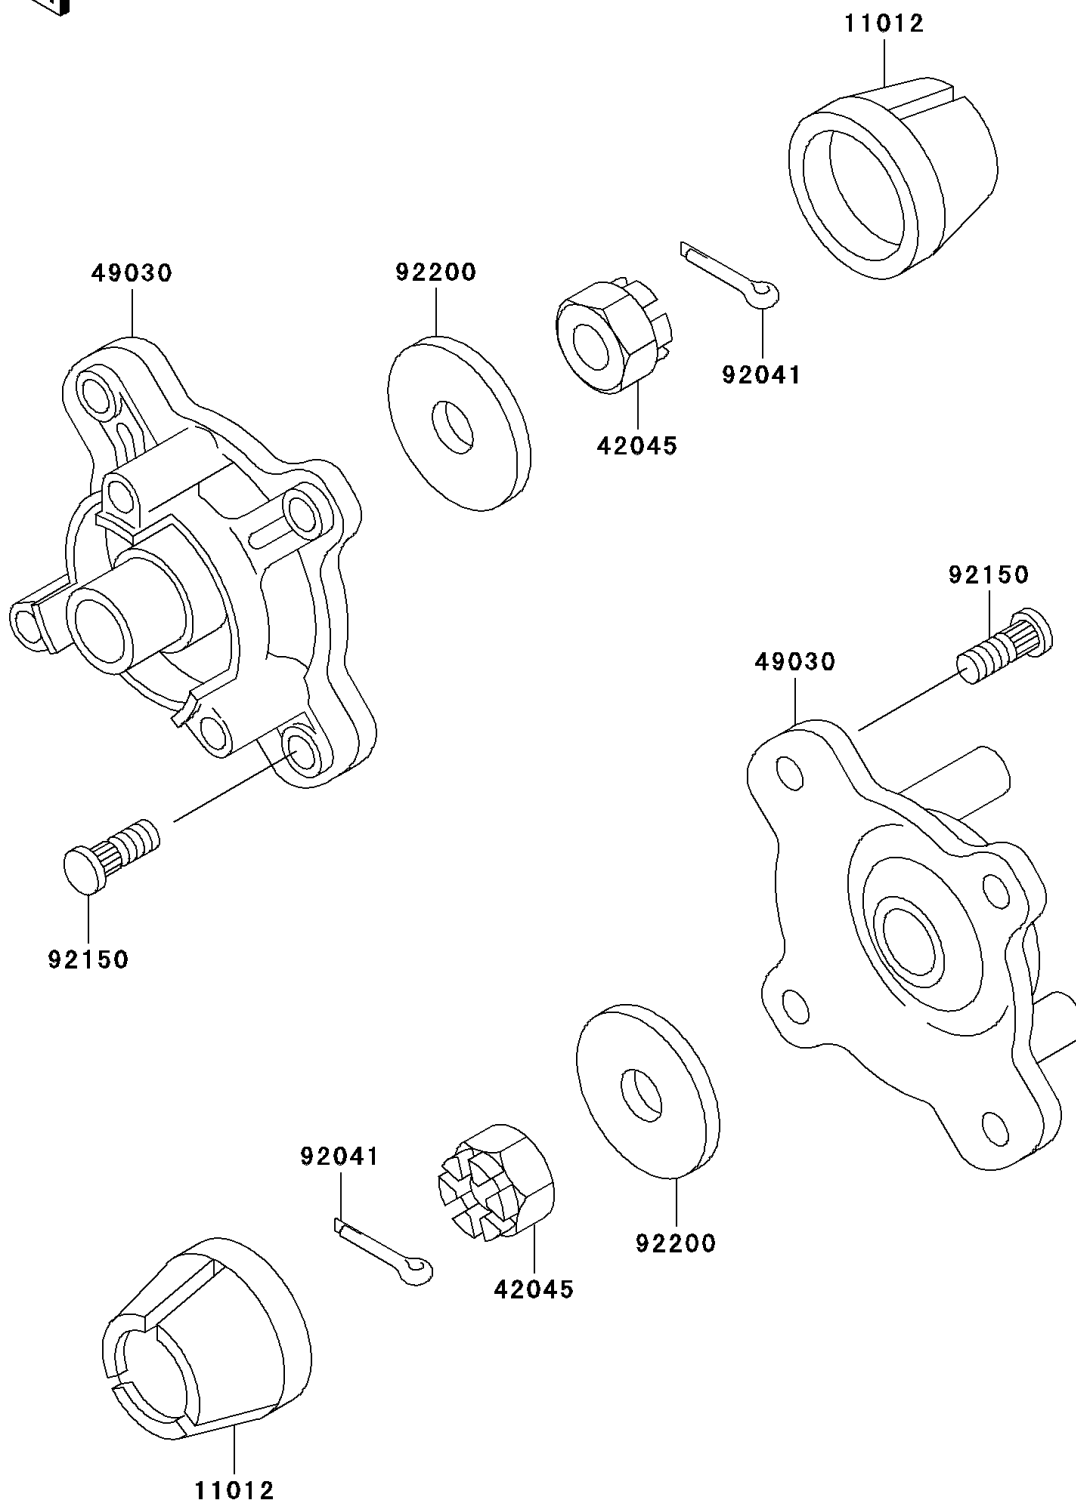

2005 Bayou 300 4X4 (Canada Only) PARTS DIAGRAM

Front Hub

F2230

2005 Bayou 300 4X4 (Canada Only) PARTS LIST

Front Hub

ITEM NAME	PART NUMBER	QUANTITY
CAP,WHEEL (Ref # 11012)	11012-1969	1
NUT,CASTLE,18MM (Ref # 42045)	42045-018	1
HUB,FR (Ref # 49030)	49030-1116	1
COTTER,4.0X35 (Ref # 92041)	92041-1053	1
BOLT (Ref # 92150)	92150-1289	1
WASHER,18.5X52X4.5 (Ref # 92200)	92200-1474	1