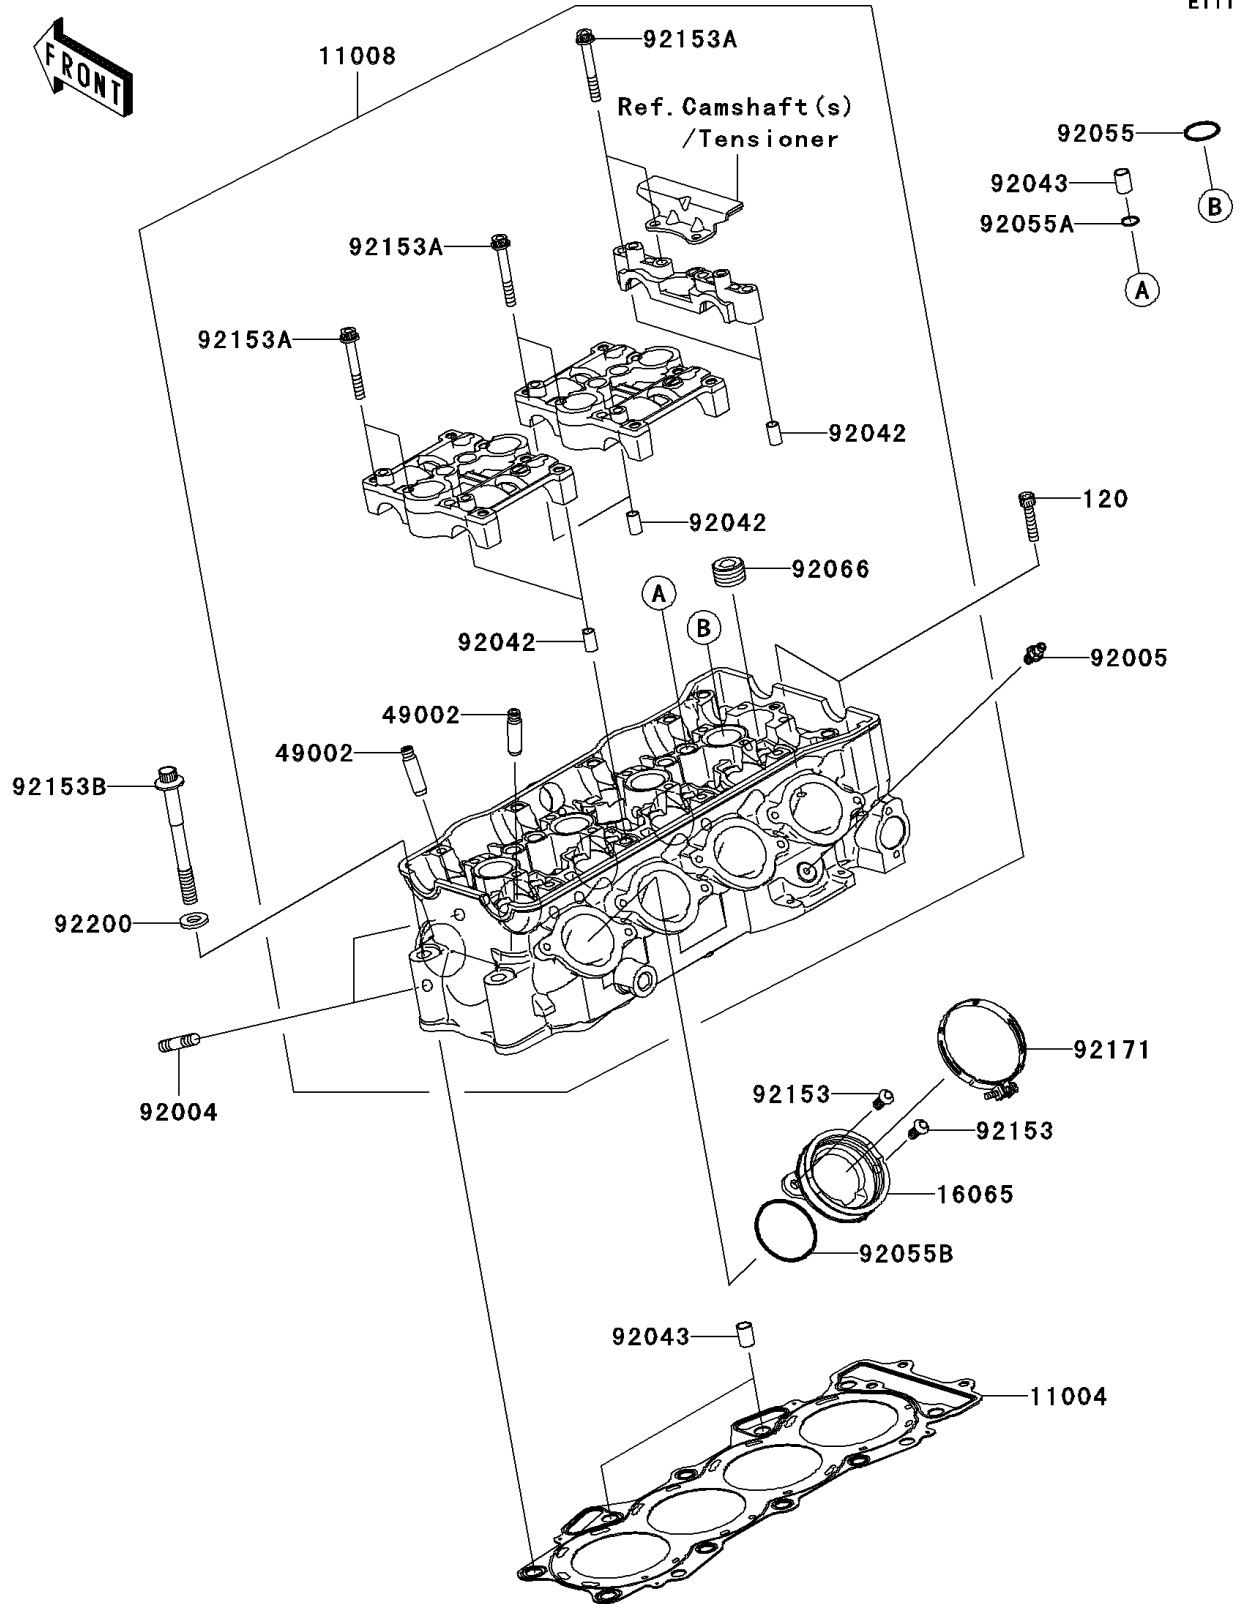

## 2007 Ninja® ZX™-6R PARTS DIAGRAM

Cylinder Head

E1111

## 2007 Ninja® ZX™-6R PARTS LIST

Cylinder Head

ITEM NAME	PART NUMBER	QUANTITY
BOLT-SOCKET,6X30 (Ref # 120)	120CD0630	1
GASKET-HEAD (Ref # 11004)	11004-0078	1
HEAD-COMP-CYLINDER (Ref # 11008)	11008-0095	1
HOLDER-CARBURETOR (Ref # 16065)	16065-0035	1
GUIDE-VALVE (Ref # 49002)	49002-1152	1
STUD,8X22 (Ref # 92004)	92004-0025	1
FITTING (Ref # 92005)	92005-1273	1
PIN,DOWEL,6.3X8X14 (Ref # 92042)	92042-007	1
PIN,8.2X10X14 (Ref # 92043)	92043-1264	1
RING-O,25.5X2 (Ref # 92055)	92055-0074	1
RING-O,11.5X1.5 (Ref # 92055A)	92055-0133	1
RING-O,42X1.9 (Ref # 92055B)	92055-0186	1
PLUG,PT1/2X12.5 (Ref # 92066)	92066-0002	1
BOLT,TORX,M6X14 (Ref # 92153)	92153-0406	1
BOLT,SOCKET,6X45 (Ref # 92153A)	92153-0656	1
BOLT,FLANGED,9X90 (Ref # 92153B)	92153-1610	1
CLAMP,60MM (Ref # 92171)	92171-0729	1
WASHER,9.2X19X2.3 (Ref # 92200)	92200-0193	1