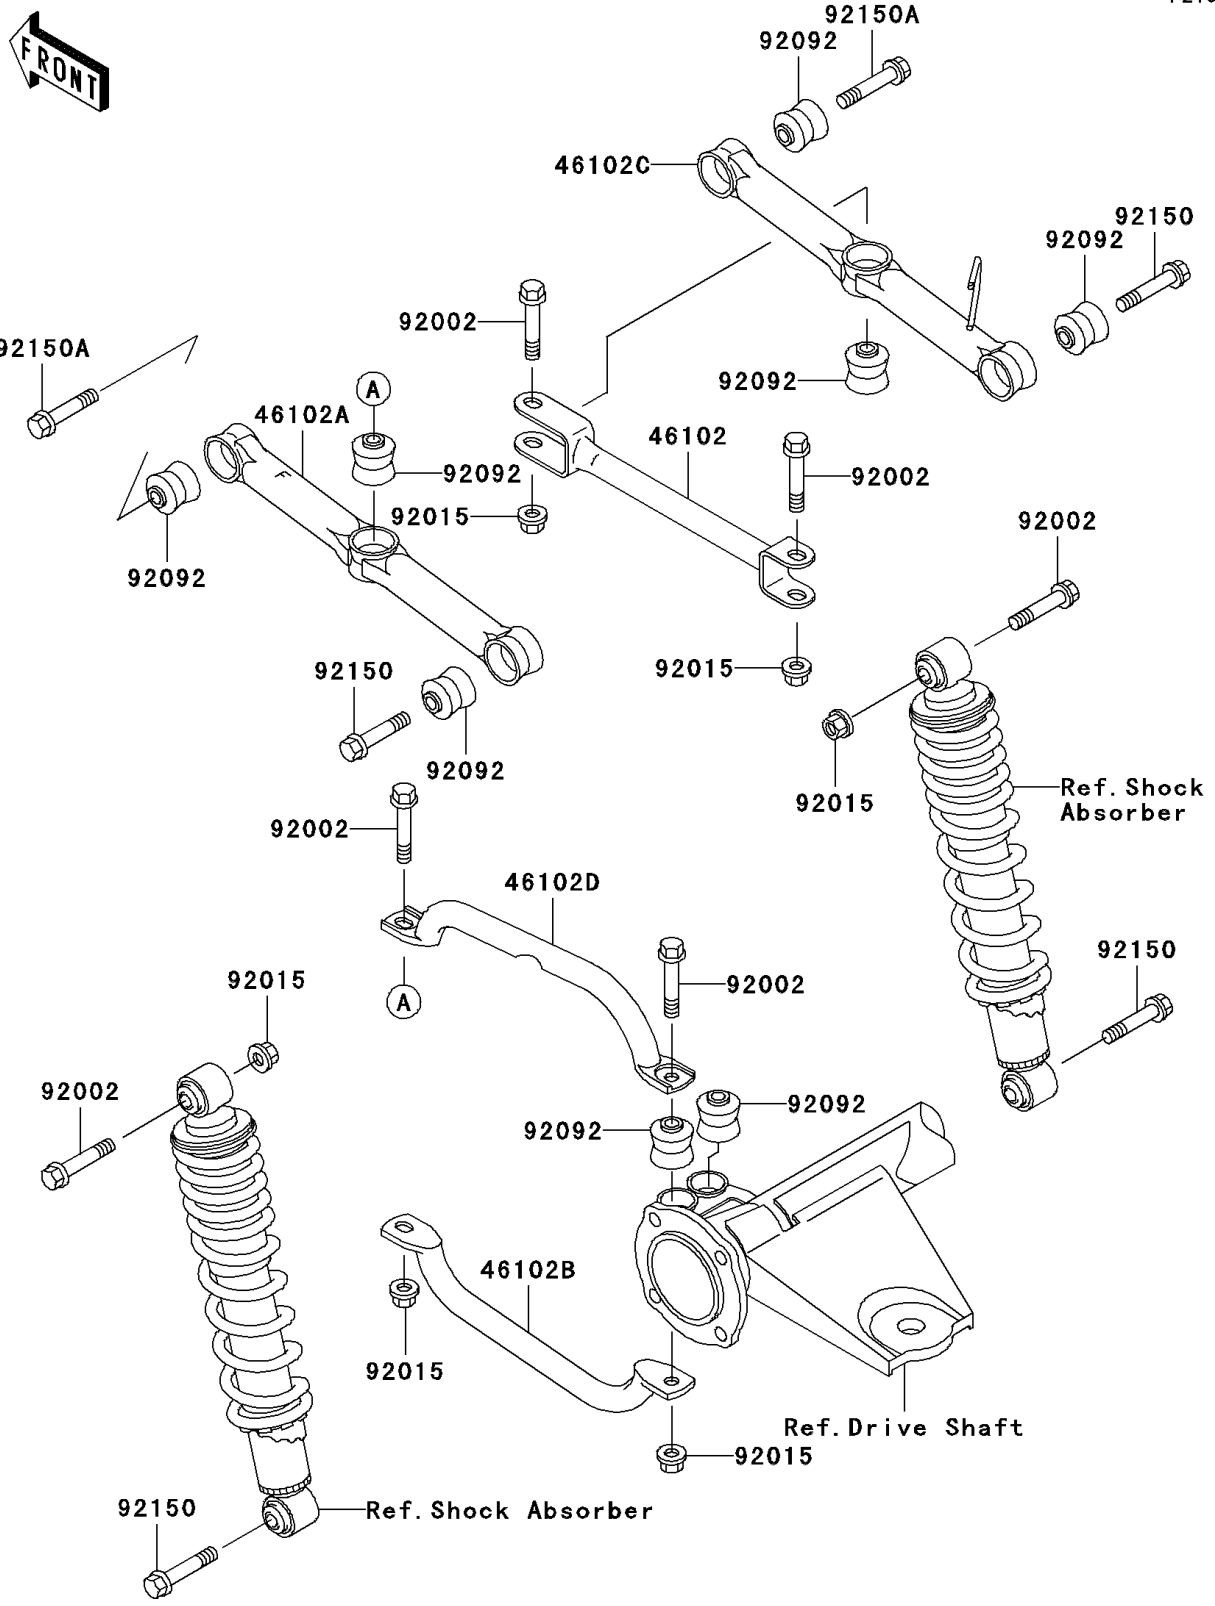

# 2003 Bayou 300 4X4 PARTS DIAGRAM

Rear Suspension

F2153

## 2003 Bayou 300 4X4 PARTS LIST

### Rear Suspension

ITEM NAME	PART NUMBER	QUANTITY
ROD,SUSPENSION,RIGHT CROSS (Ref # 46102)	46102-1213	1
ROD,SUSPENSION,RR,LH,OUTSIDE (Ref # 46102A)	46102-1241	1
ROD,SUSPENSION,RR,LH,INSIDE (Ref # 46102B)	46102-1242	1
ROD,SUSPENSION,RR,RH,OUTSIDE (Ref # 46102C)	46102-1243	1
ROD,SUSPENSION,LEFT CROSS (Ref # 46102D)	46102-1330	1
BOLT,FLANGED,10X53.5 (Ref # 92002)	92002-1529	6
NUT,LOCK,10MM (Ref # 92015)	92015-1597	6
BUSHING-RUBBER (Ref # 92092)	92092-1064	8
BOLT,FLANGED,10X49 (Ref # 92150)	92150-1048	4
BOLT,FLANGED,10X52 (Ref # 92150A)	92150-1070	2