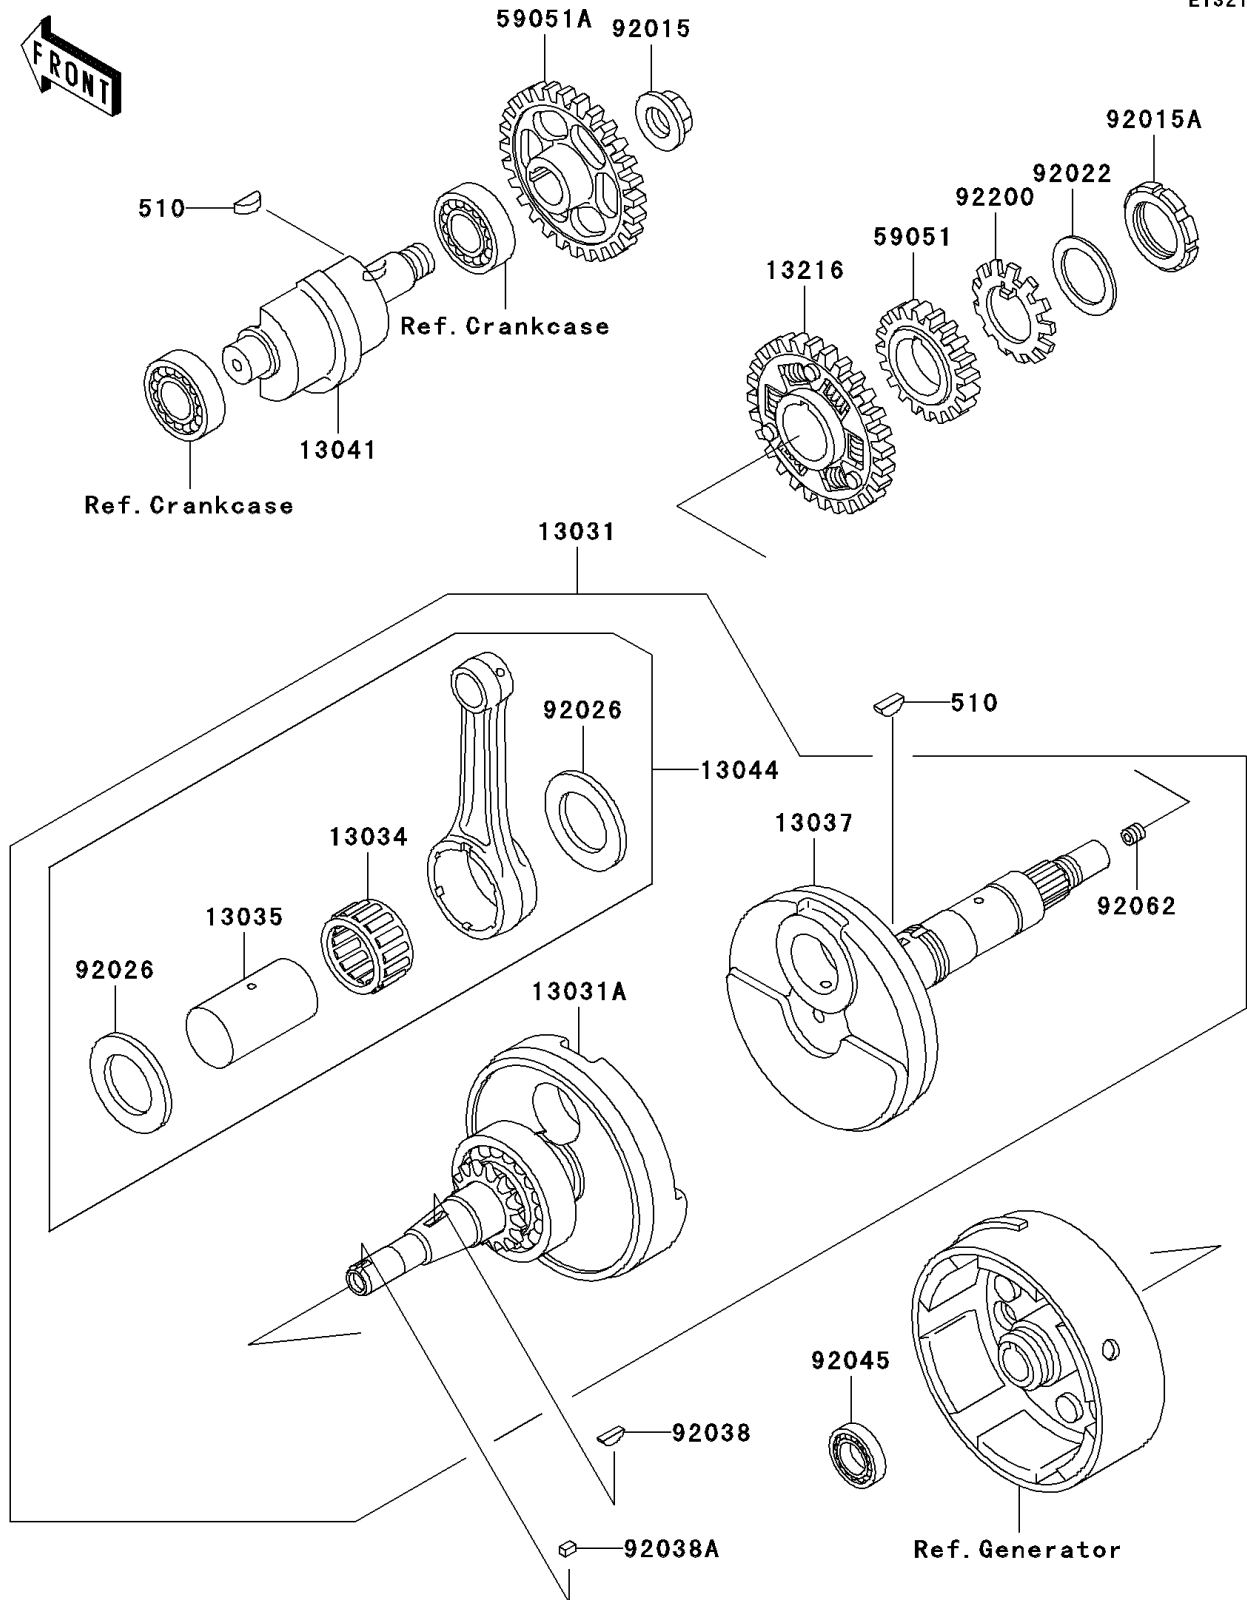

2005 Bayou 300 4X4 (Canada Only) PARTS DIAGRAM

Crankshaft

E1321

2005 Bayou 300 4X4 (Canada Only) PARTS LIST

Crankshaft

ITEM NAME	PART NUMBER	QUANTITY
KEY-WOODRUFF (Ref # 510)	510A5100	1
CRANKSHAFT-COMP (Ref # 13031)	13031-1388	1
CRANKSHAFT-COMP,LH (Ref # 13031A)	13031-1402	1
BEARING-BIG END,PK32X43X22.4 (Ref # 13034)	13034-1061	1
PIN-CRANK (Ref # 13035)	13035-1067	1
CRANKSHAFT,RH (Ref # 13037)	13037-1499	1
BALANCER (Ref # 13041)	13041-1066	1
SET-CONNECTING ROD (Ref # 13044)	13044-5066	1
GEAR-COMP,BALANCER (Ref # 13216)	13216-1072	1
GEAR-SPUR,OIL PUMP,36T (Ref # 59051)	59051-1140	1
GEAR-SPUR,BALANCER,44T (Ref # 59051A)	59051-1141	1
NUT,16MM (Ref # 92015)	92015-1465	1
NUT,PUMP GEAR,30MM (Ref # 92015A)	92015-1511	1
WASHER,30.3X38X0.5 (Ref # 92022)	92022-1987	1
SPACER,32X51.5X1.2 (Ref # 92026)	92026-1232	1
KEY,WOODRUFF (Ref # 92038)	92038-001	1
KEY,SUNK (Ref # 92038A)	92038-1051	1
BEARING-BALL,6903C3 (Ref # 92045)	92045-1266	1
NOZZLE (Ref # 92062)	92062-1056	1
WASHER,PUMP GEAR (Ref # 92200)	92200-1203	1