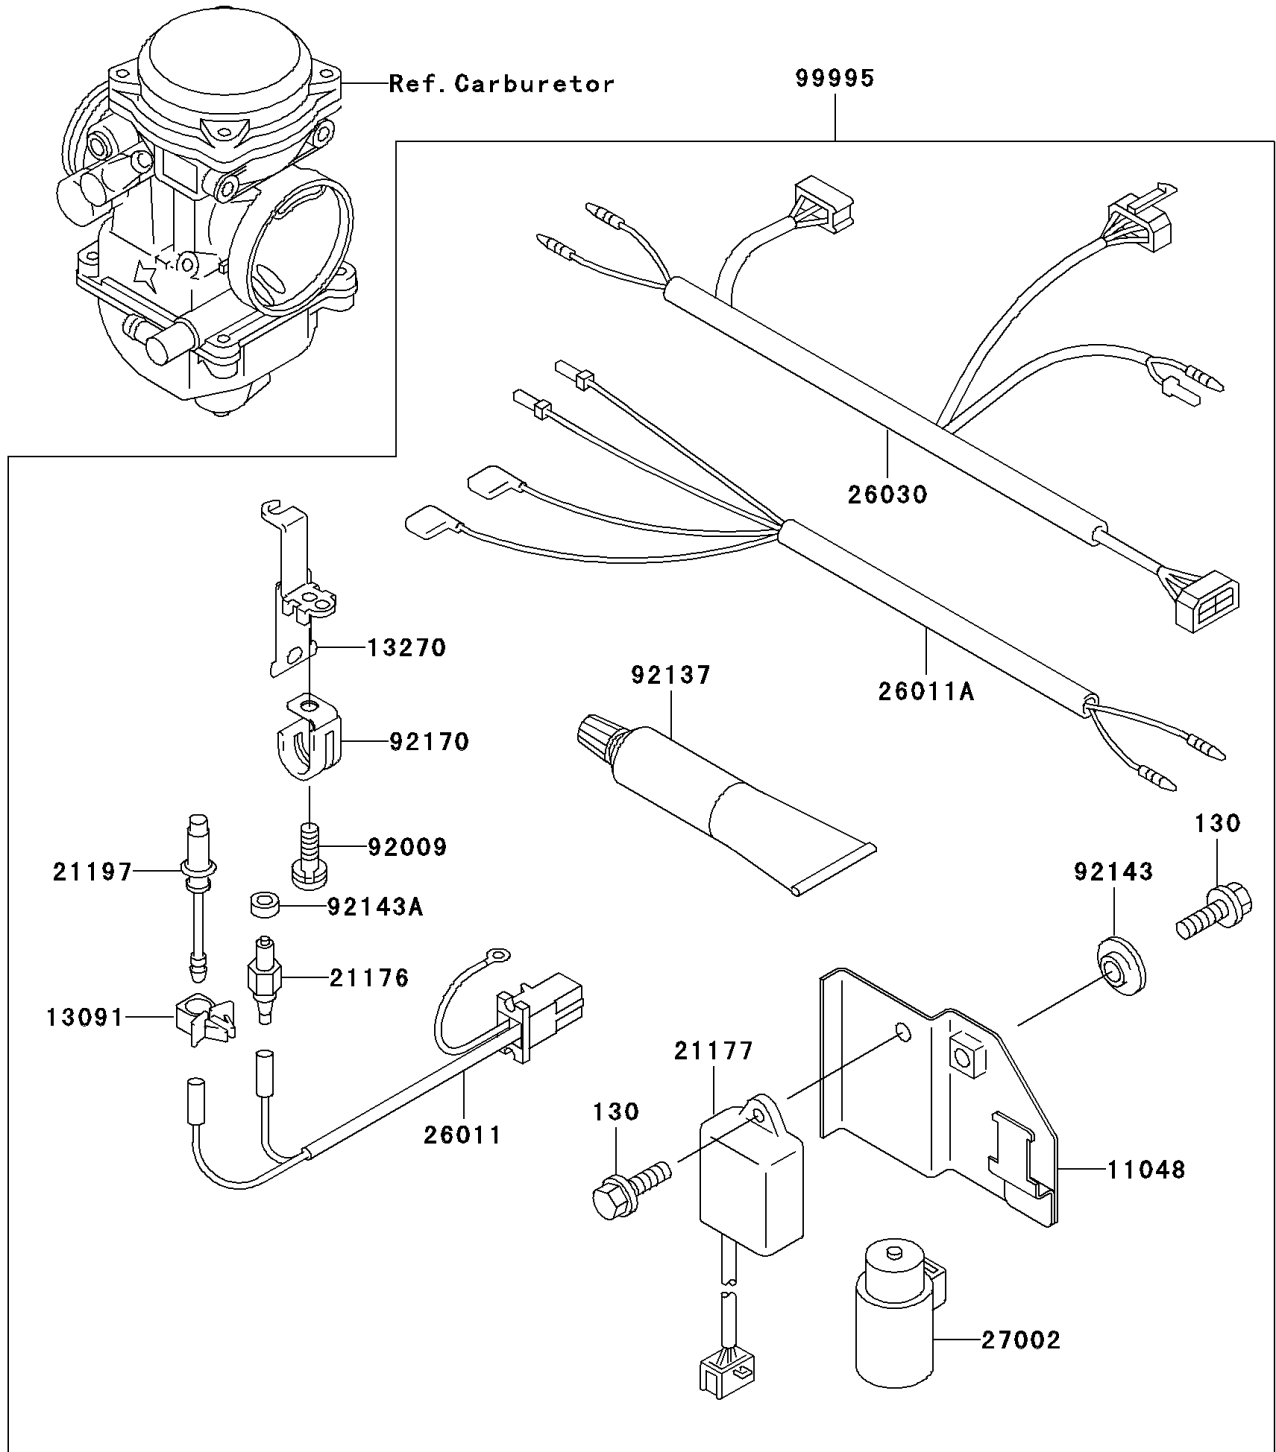

2002 Bayou 300 4X4 PARTS DIAGRAM

Optional Parts(Carburetor)

F2890D

2002 Bayou 300 4X4 PARTS LIST

Optional Parts(Carburetor)

ITEM NAME	PART NUMBER	QUANTITY
BRACKET,ELECTRIC (Ref # 11048)	11048-1966	1
HOLDER,HEATER (Ref # 13091)	13091-1866	1
PLATE,HEATER STAY (Ref # 13270)	13270-1145	1
SENSOR (Ref # 21176)	21176-1069	1
CONTROLLER (Ref # 21177)	21177-1057	1
HEATER (Ref # 21197)	21197-1003	1
WIRE-LEAD (Ref # 26011)	26011-1606	1
WIRE-LEAD (Ref # 26011A)	26011-1614	1
HARNESS,RR (Ref # 26030)	26030-1421	1
RELAY-ASSY (Ref # 27002)	27002-1095	1
SCREW (Ref # 92009)	92009-1706	1
SILICONE COMPOUND (Ref # 92137)	92137-1001	1
COLLAR (Ref # 92143)	92143-1087	1
COLLAR (Ref # 92143A)	92143-1747	1
CLAMP,HARNESS (Ref # 92170)	92170-1396	1
BOLT-FLANGED,6X14,BLACK (Ref # 130)	130J0614	2
SET,KLF300-C7 (Ref # 99995)	99995-1378	1