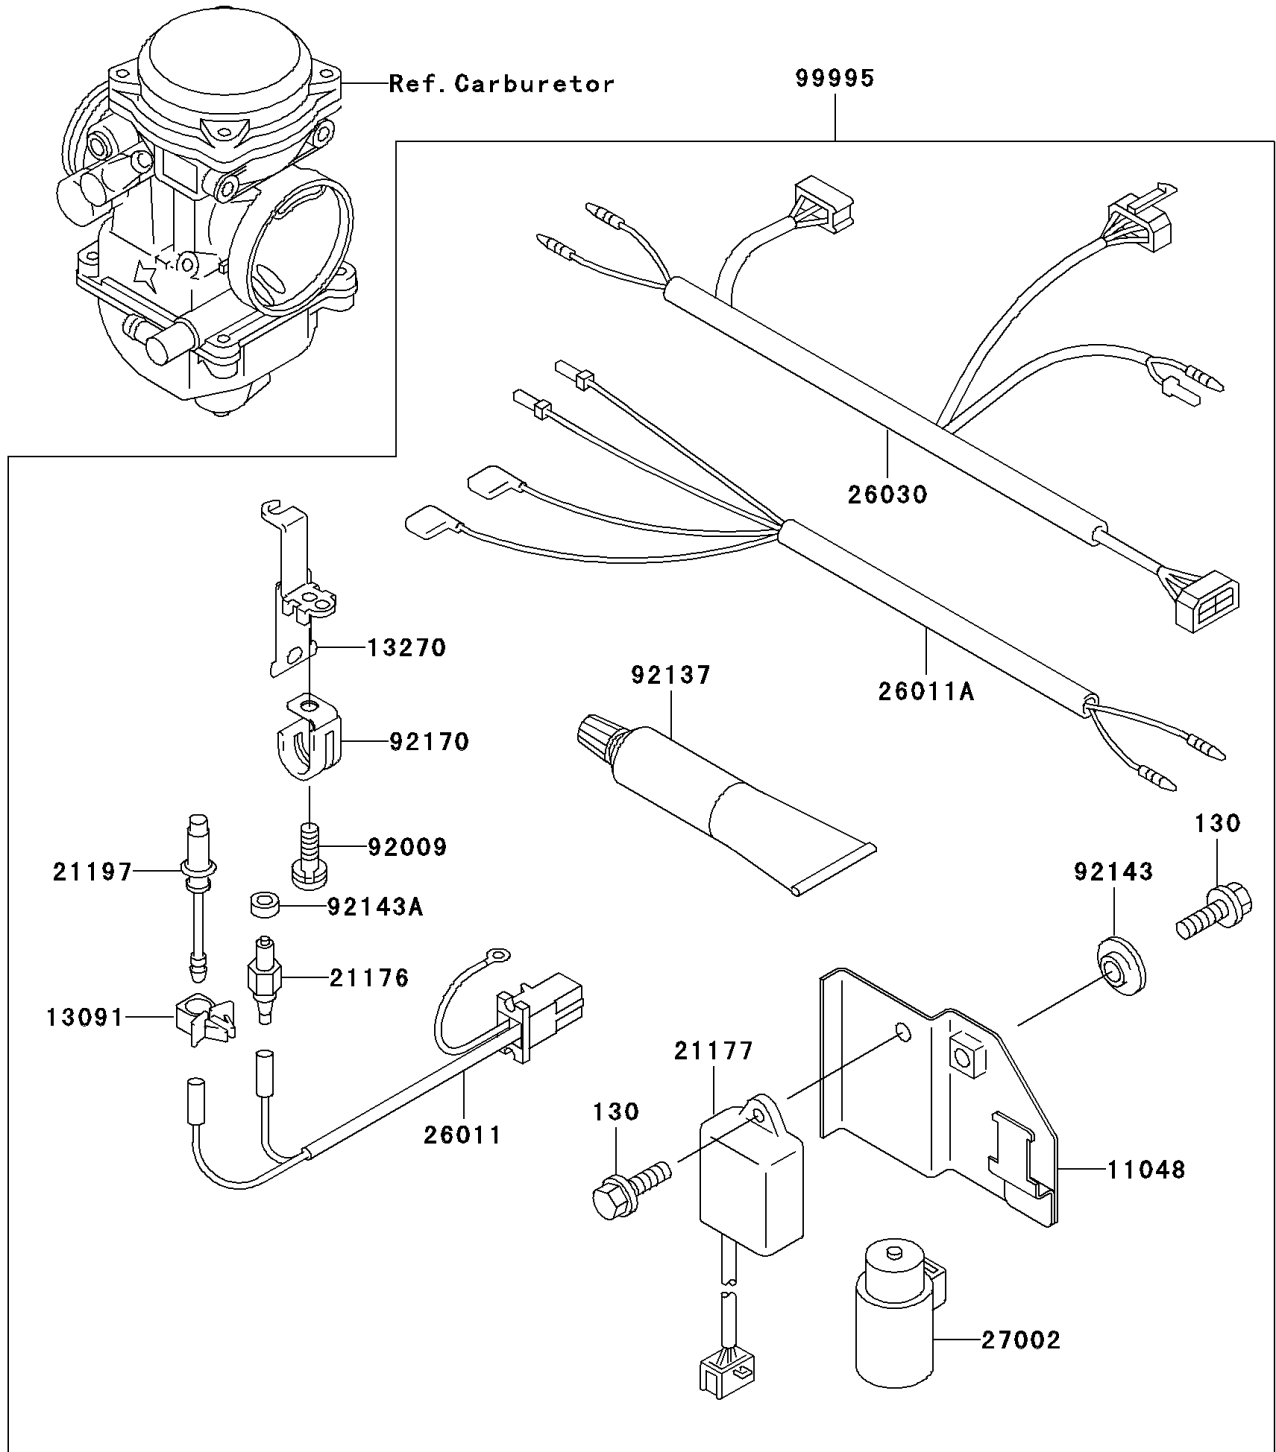

1999 Bayou 300 4X4 PARTS DIAGRAM

Optional Parts(Carburetor)

F2890D

1999 Bayou 300 4X4 PARTS LIST

Optional Parts(Carburetor)

ITEM NAME	PART NUMBER	QUANTITY
BRACKET,ELECTRIC (Ref # 11048)	11048-1966	1
HOLDER,HEATER (Ref # 13091)	13091-1866	1
PLATE,HEATER STAY (Ref # 13270)	13270-1145	1
SENSOR (Ref # 21176)	21176-1069	1
CONTROLLER (Ref # 21177)	21177-1057	1
HEATER (Ref # 21197)	21197-1003	1
WIRE-LEAD (Ref # 26011)	26011-1606	1
WIRE-LEAD (Ref # 26011A)	26011-1614	1
HARNESS,RR (Ref # 26030)	26030-1421	1
RELAY-ASSY (Ref # 27002)	27002-1095	1
SCREW (Ref # 92009)	92009-1706	1
SILICONE COMPOUND (Ref # 92137)	92137-1001	1
COLLAR (Ref # 92143)	92143-1087	1
COLLAR (Ref # 92143A)	92143-1747	1
CLAMP,HARNESS (Ref # 92170)	92170-1396	1
BOLT-FLANGED,6X14,BLACK (Ref # 130)	130J0614	2
SET,KLF300-C7 (Ref # 99995)	99995-1378	1