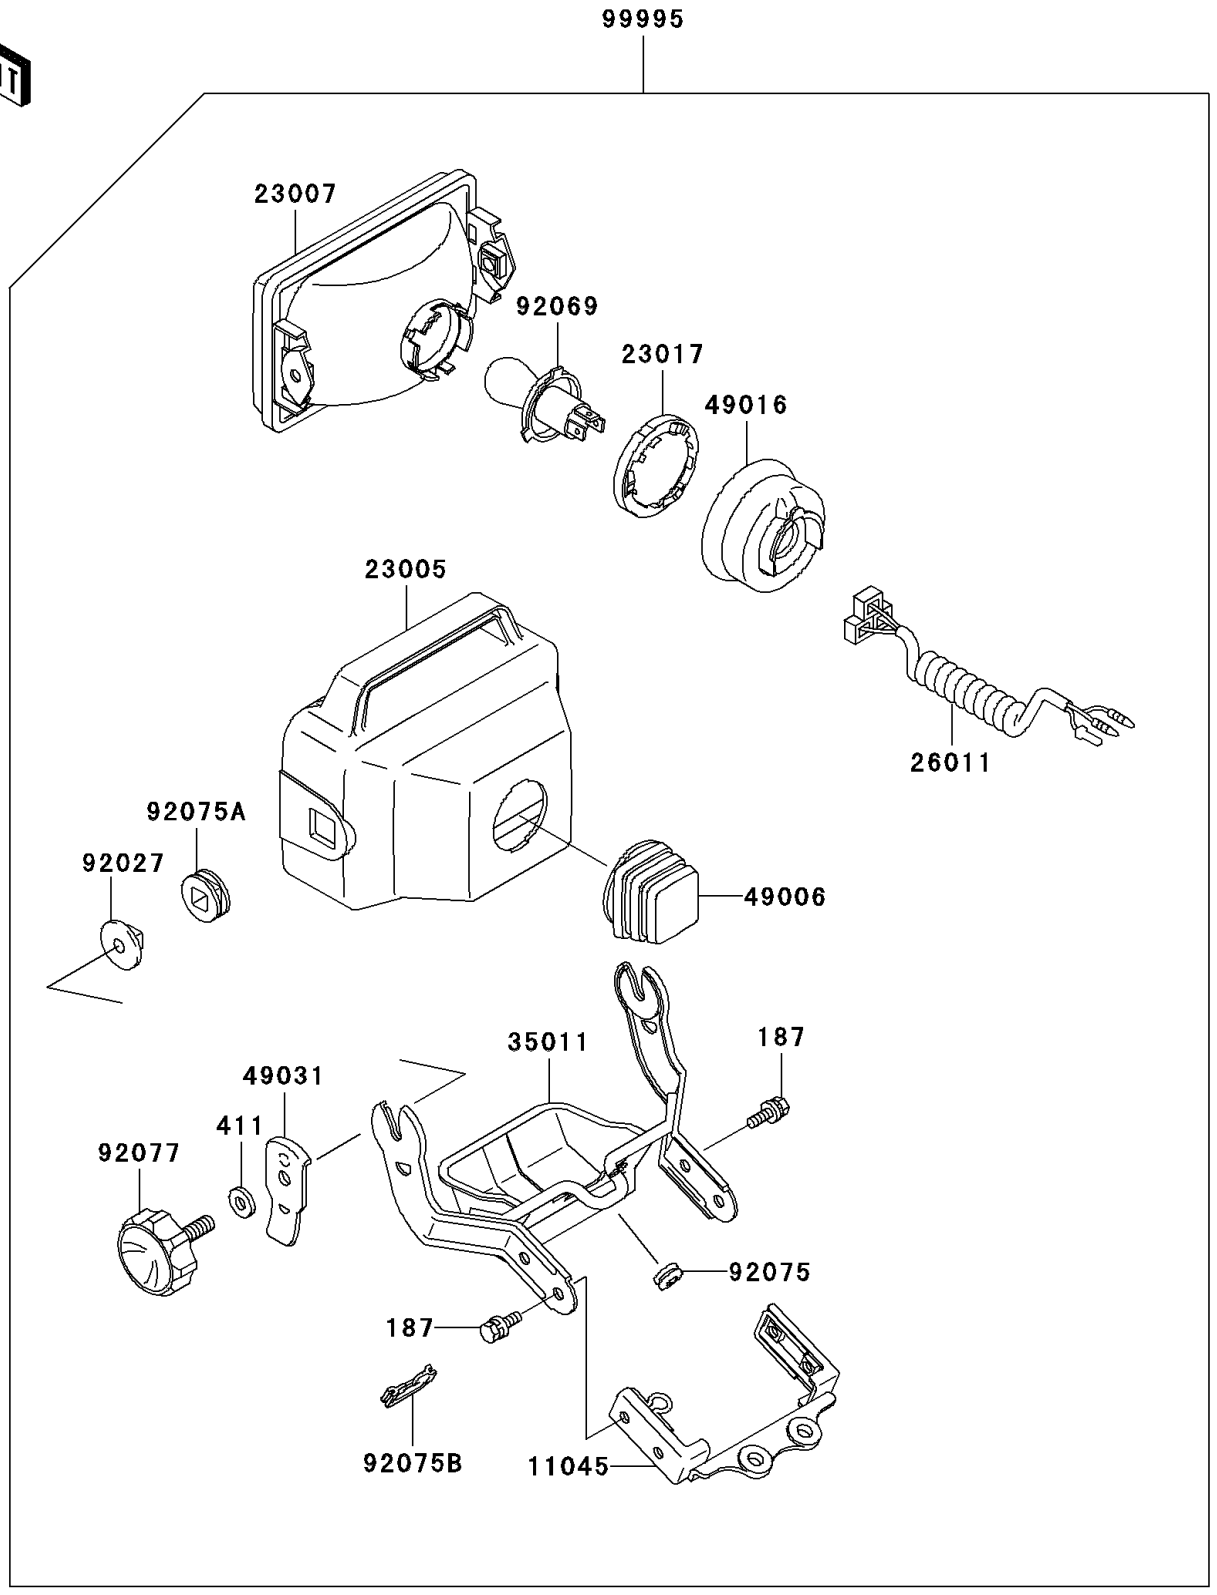

2002 Bayou 300 4X4 PARTS DIAGRAM

Optional Parts(Headlight)

F2890C

2002 Bayou 300 4X4 PARTS LIST

Optional Parts(Headlight)

ITEM NAME	PART NUMBER	QUANTITY
BOLT-UPSET-WSP (Ref # 187)	187C0614	4
WASHER-PLAIN,8MM,BLACK (Ref # 411)	411F0800	2
BRACKET,HEAD LAMP (Ref # 11045)	11045-1924	1
BODY-COMP-HEAD LAMP,BLACK (Ref # 23005)	23005-1064-6Z	1
LENS-COMP,HEAD LAMP (Ref # 23007)	23007-1138	1
SOCKET,BULB (Ref # 23017)	23017-1051	1
WIRE-LEAD,HEAD LAMP (Ref # 26011)	26011-1405	1
STAY,HEAD LAMP (Ref # 35011)	35011-1413	1
BOOT,HEAD LAMP BODY (Ref # 49006)	49006-1172	1
COVER-SEAL,BULB SOCKET (Ref # 49016)	49016-1111	1
LATCH,HEAD LAMP (Ref # 49031)	49031-1052	2
COLLAR,L=11.9 (Ref # 92027)	92027-1938	2
BULB,12V 65/60W (Ref # 92069)	92069-1069	1
DAMPER,HEAD LAMP HOLDER (Ref # 92075)	92075-1482	1
DAMPER,HEAD LAMP FITTING (Ref # 92075A)	92075-1768	2
DAMPER (Ref # 92075B)	92075-1881	1
KNOB,HEAD LAMP (Ref # 92077)	92077-1060	2
KIT.,HEAD LAMP (Ref # 99995)	99995-1018	1