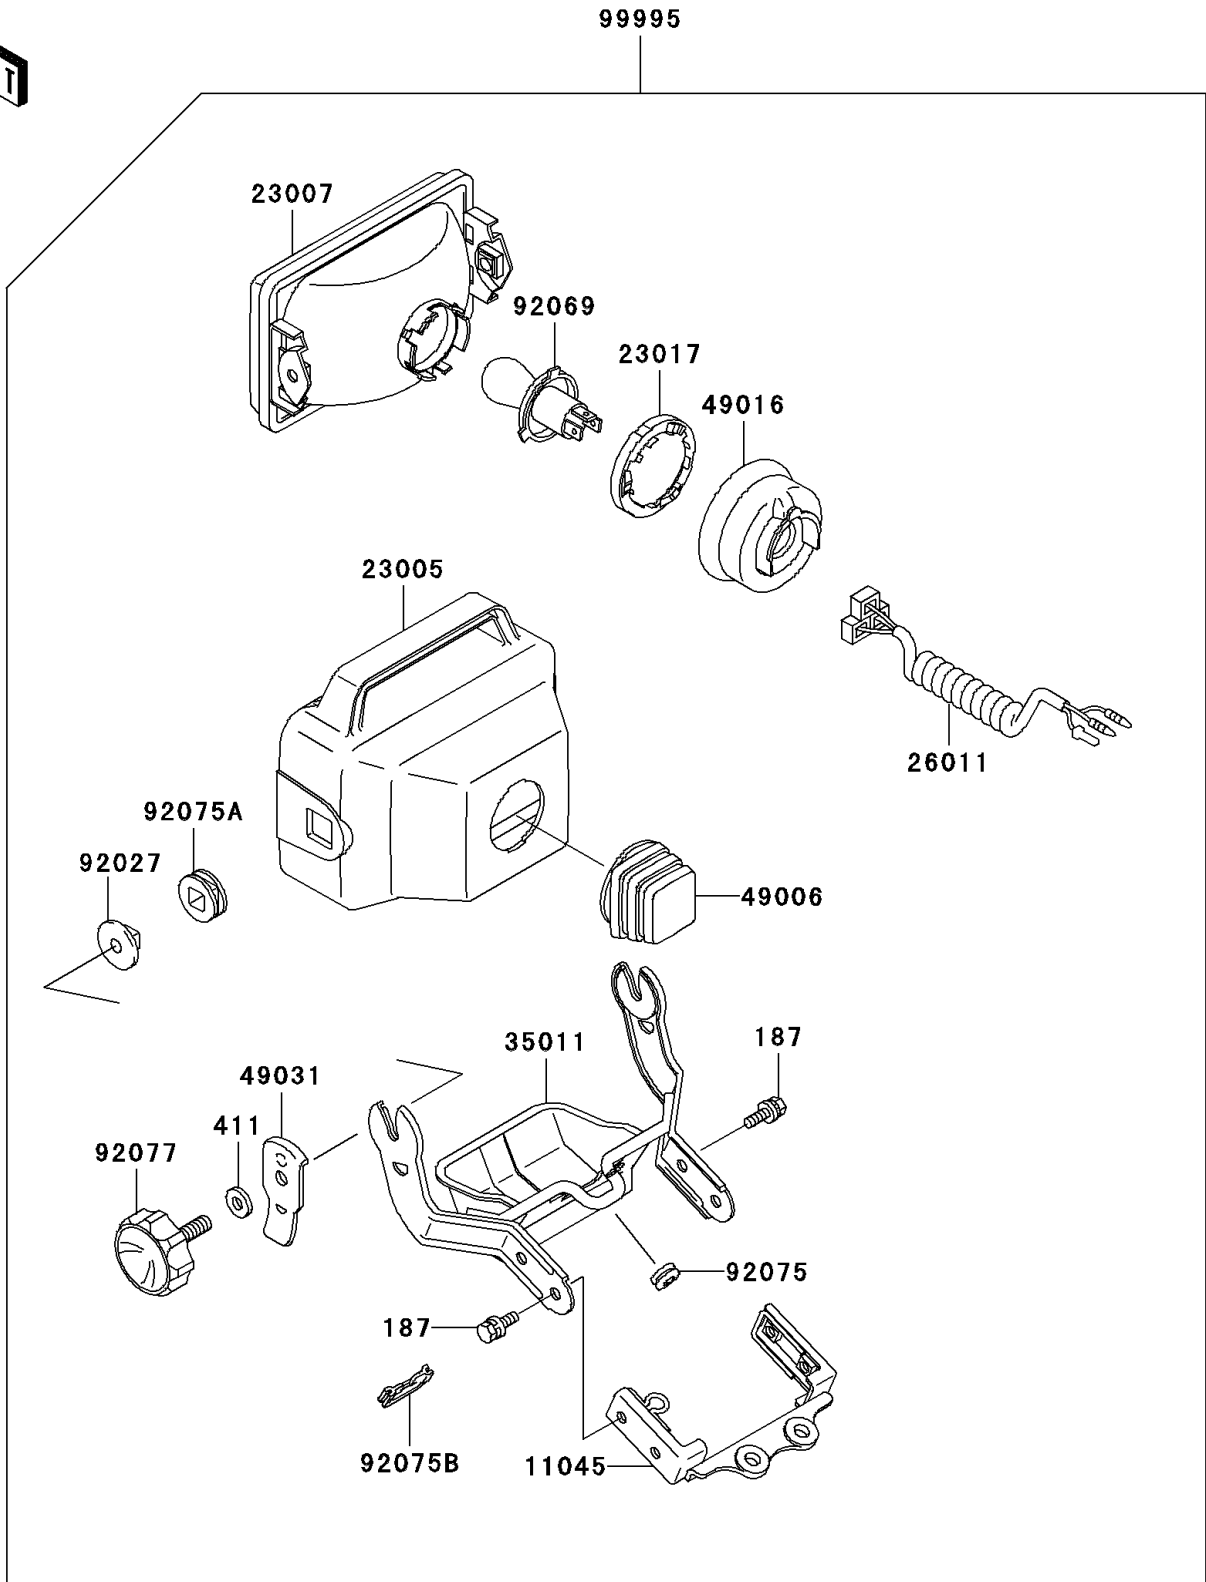

# 1999 Bayou 300 4X4 PARTS DIAGRAM

Optional Parts(Headlight)

F2890C

## 1999 Bayou 300 4X4 PARTS LIST

Optional Parts(Headlight)

ITEM NAME	PART NUMBER	QUANTITY
BOLT-UPSET-WSP (Ref # 187)	187C0614	4
WASHER-PLAIN,8MM,BLACK (Ref # 411)	411F0800	2
BRACKET,HEAD LAMP (Ref # 11045)	11045-1924	1
BODY-COMP-HEAD LAMP,BLACK (Ref # 23005)	23005-1064-6Z	1
LENS-COMP,HEAD LAMP (Ref # 23007)	23007-1138	1
SOCKET,BULB (Ref # 23017)	23017-1051	1
WIRE-LEAD,HEAD LAMP (Ref # 26011)	26011-1405	1
STAY,HEAD LAMP (Ref # 35011)	35011-1413	1
BOOT,HEAD LAMP BODY (Ref # 49006)	49006-1172	1
COVER-SEAL,BULB SOCKET (Ref # 49016)	49016-1111	1
LATCH,HEAD LAMP (Ref # 49031)	49031-1052	2
COLLAR,L=11.9 (Ref # 92027)	92027-1938	2
BULB,12V 65/60W (Ref # 92069)	92069-1069	1
DAMPER,HEAD LAMP HOLDER (Ref # 92075)	92075-1482	1
DAMPER,HEAD LAMP FITTING (Ref # 92075A)	92075-1768	2
DAMPER (Ref # 92075B)	92075-1881	1
KNOB,HEAD LAMP (Ref # 92077)	92077-1060	2
KIT.,HEAD LAMP (Ref # 99995)	99995-1018	1