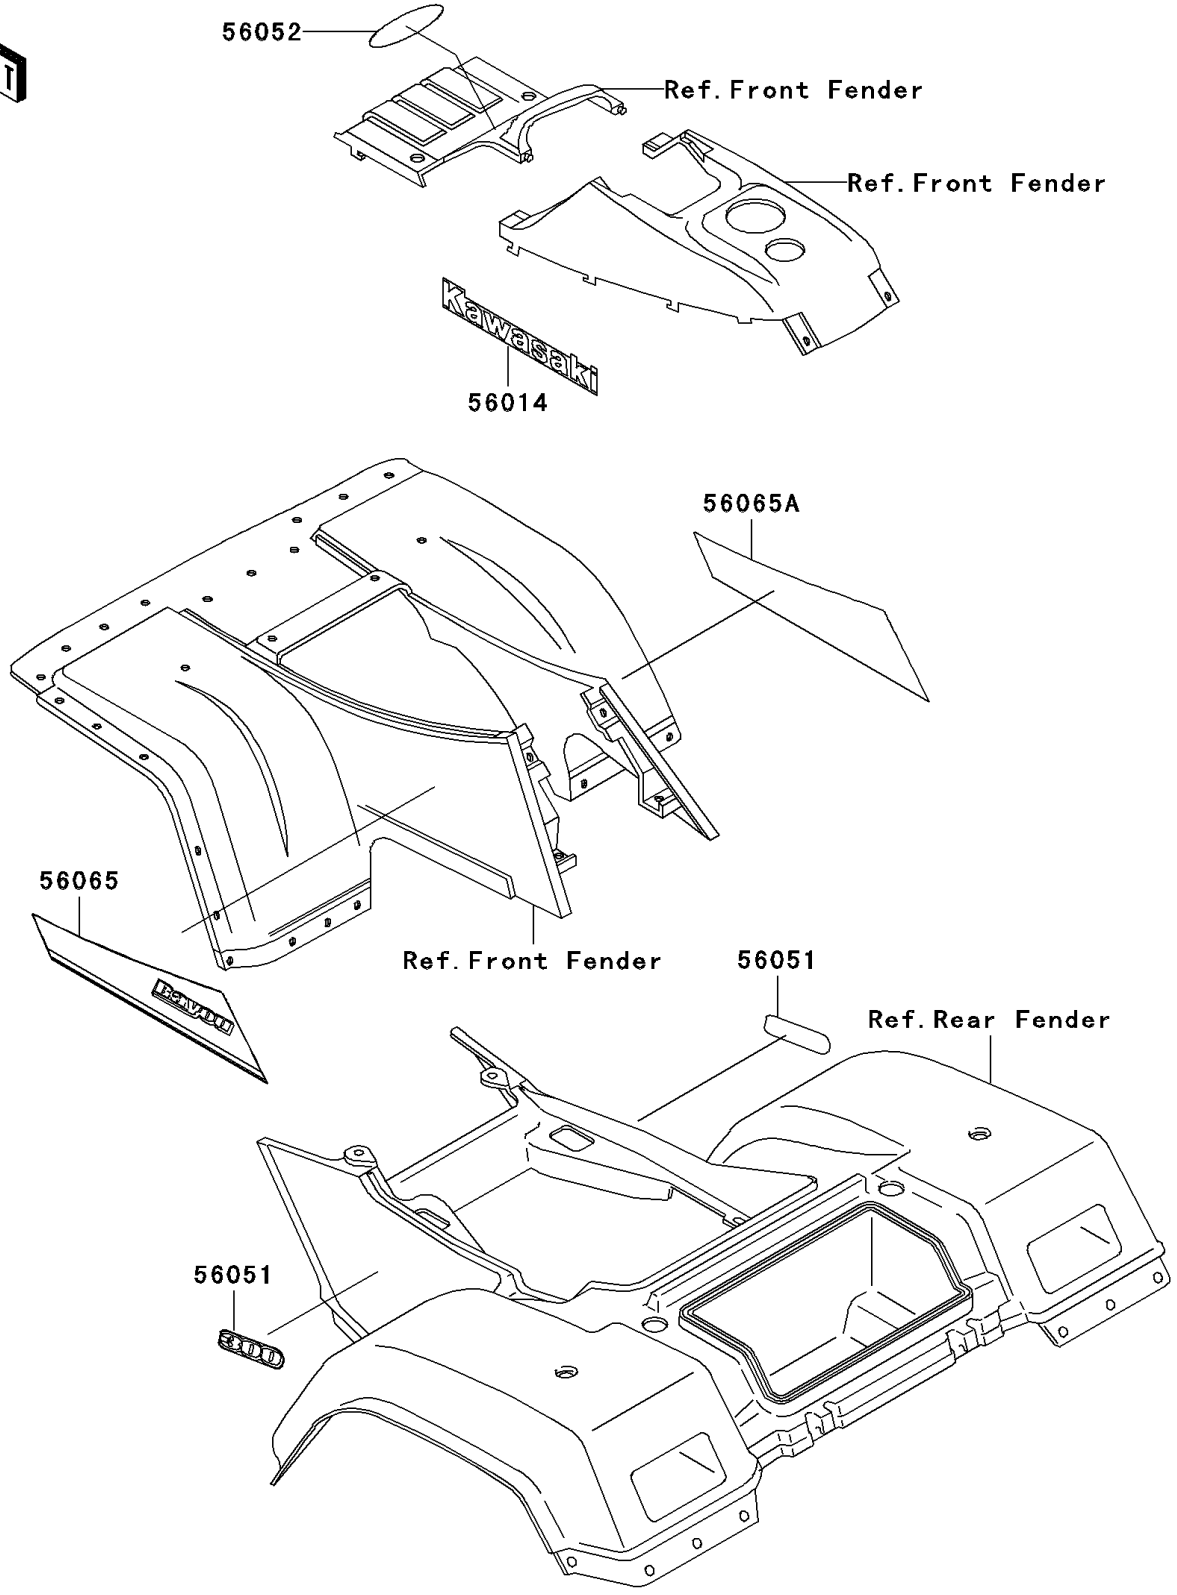

# 2002 Bayou 300 4X4 PARTS DIAGRAM

Decals(Red)(KLF300-C14)

F28611

## 2002 Bayou 300 4X4 PARTS LIST

Decals(Red)(KLF300-C14)

<b>ITEM NAME</b>	<b>PART NUMBER</b>	<b>QUANTITY</b>
EMBLEM,FR FENDER COVER,KAWASAK (Ref # 56014)	56014-1371	2
MARK,RR FENDER,300 (Ref # 56051)	56051-1850	2
MARK,FR FENDER,KAWASAKI (Ref # 56052)	56052-1504	1
PATTERN,FR FENDER,LH (Ref # 56065)	56065-1122	1
PATTERN,FR FENDER,RH (Ref # 56065A)	56065-1123	1