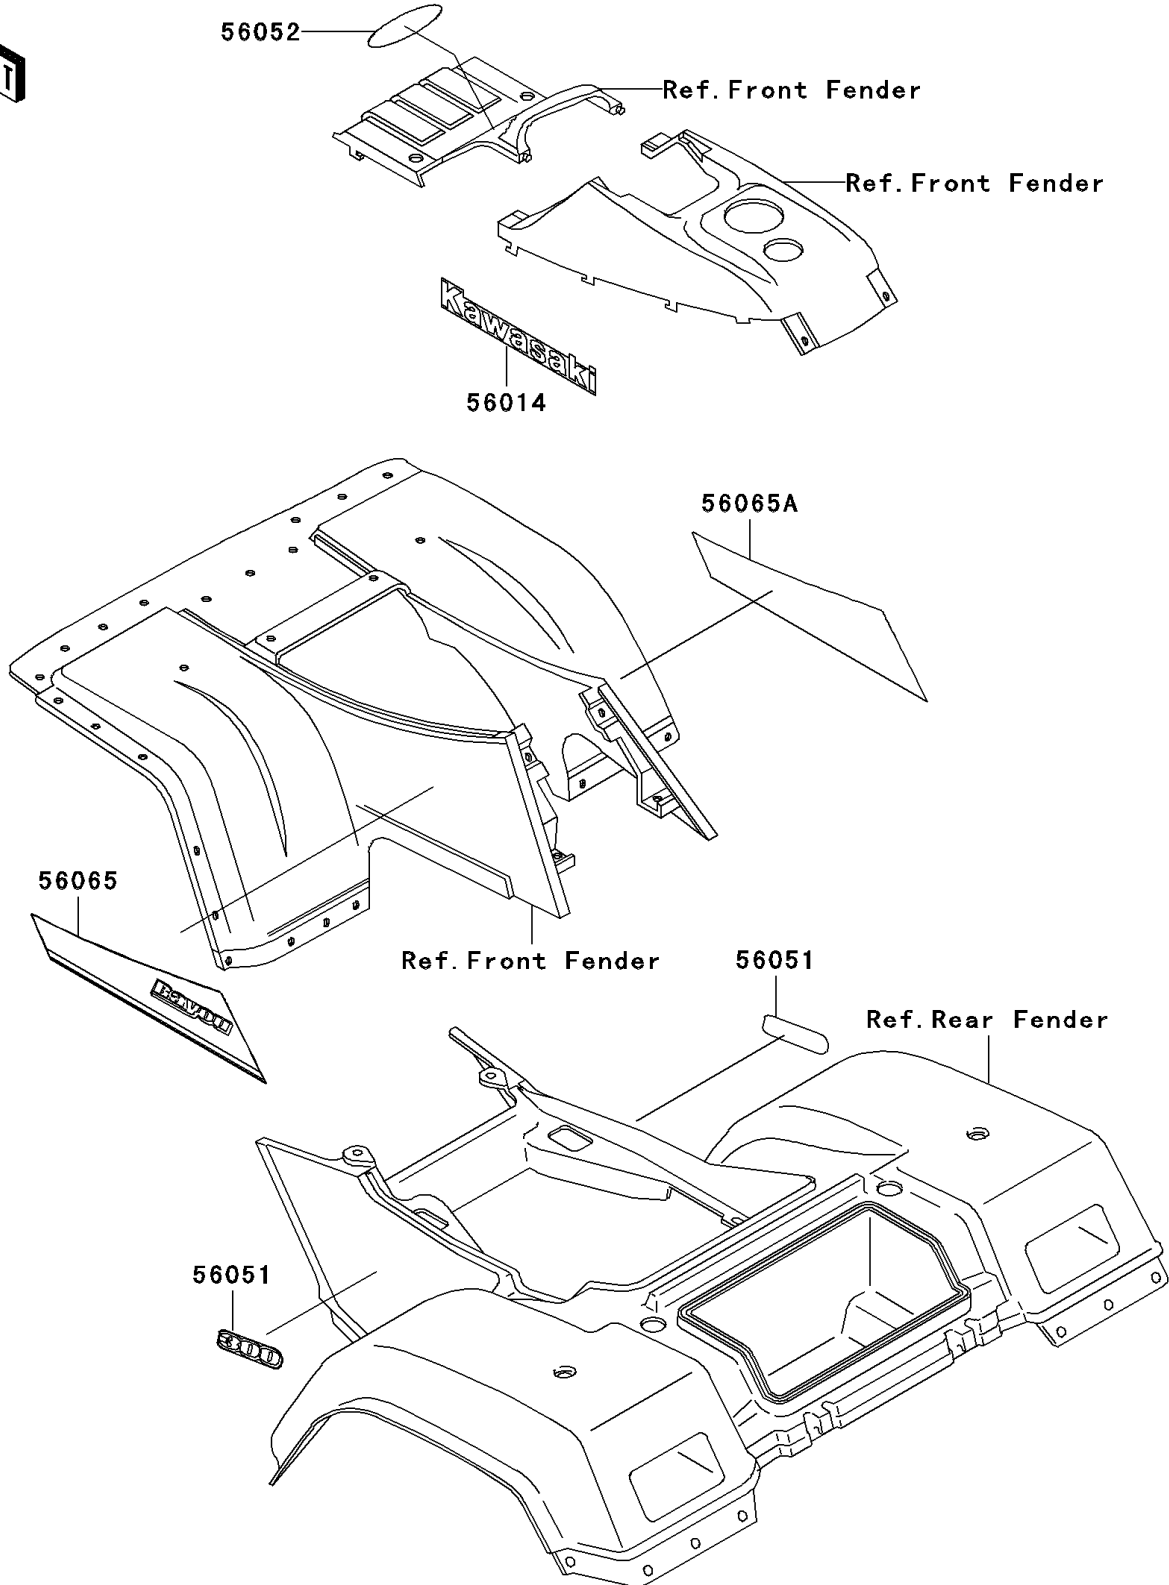

# 2002 Bayou 300 4X4 PARTS DIAGRAM

Decals(Green)(KLF300-C14)

F2861H

## 2002 Bayou 300 4X4 PARTS LIST

Decals(Green)(KLF300-C14)

<b>ITEM NAME</b>	<b>PART NUMBER</b>	<b>QUANTITY</b>
EMBLEM,FR FENDER COVER,KAWASAK (Ref # 56014)	56014-1370	2
MARK,RR FENDER,300 (Ref # 56051)	56051-1849	2
MARK,FR FENDER,KAWASAKI (Ref # 56052)	56052-1504	1
PATTERN,FR FENDER,LH (Ref # 56065)	56065-1120	1
PATTERN,FR FENDER,RH (Ref # 56065A)	56065-1121	1